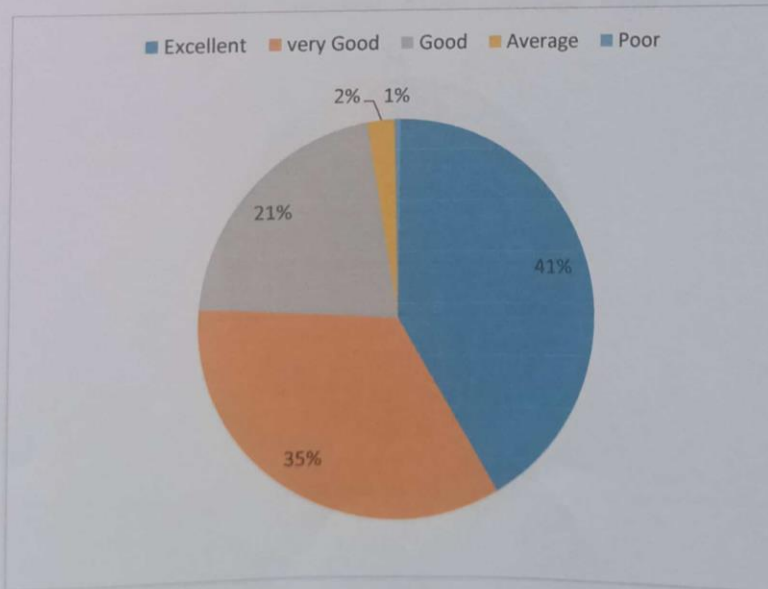

M.M.E.S. WOMEN'S ARTS AND SCIENCE COLLEGE

(Affiliated to Thiruvalluvar University)

Hakeem Nagar, Melvisharam - 632509

Walaja Taluk, Arcot Block Phone: 04172 266167, 266463

Email: mmeswc@yahoo.in website: www.mmescollege.com

Q7. The internal evaluation system followed

Options	Responses	Percentage
Excellent	182	41
very Good	153	35
Good	93	21
Average	10	2.6
Poor	2	0.4

Dr. Freda Gnanaselvam, Ph.D.,
Principal
M.M.E.S. Women's Arts & Science College
Melvisharam - 632 509