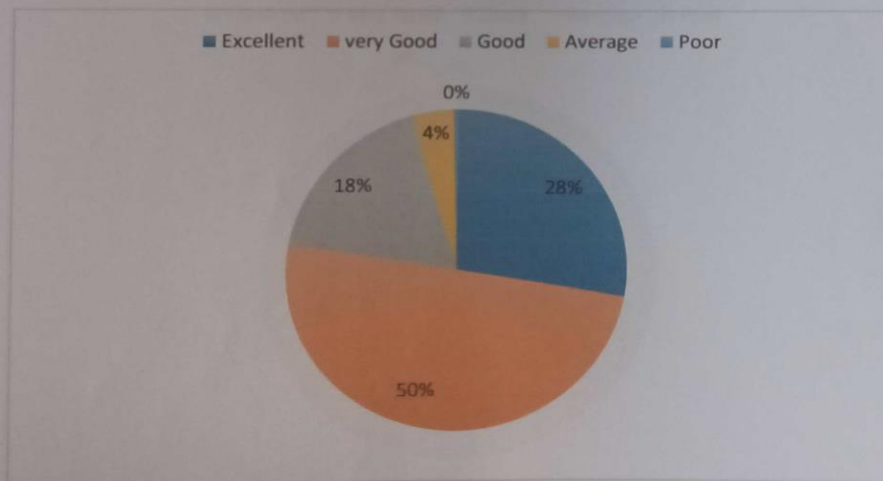

M.M.E.S. WOMEN'S ARTS AND SCIENCE COLLEGE
(Affiliated to Thiruvalluvar University)

Hakeem Nagar, Melvisharam - 632509
Walaja Taluk, Arcot Block Phone: 04172 266167, 266463
Email: mmeswc@yahoo.in website: www.mmescollege.com

Q2. The sequence of units in the syllabus.

Options	Responses	Percentage
Excellent	122	28
very Good	220	50
Good	78	50
Average	18	3.6
Poor	2	0.4

Dr. Freda Gnanaselvam, Ph.D.,
Principal
M.M.E.S. Women's Arts & Science College
Melvisharam - 632 509