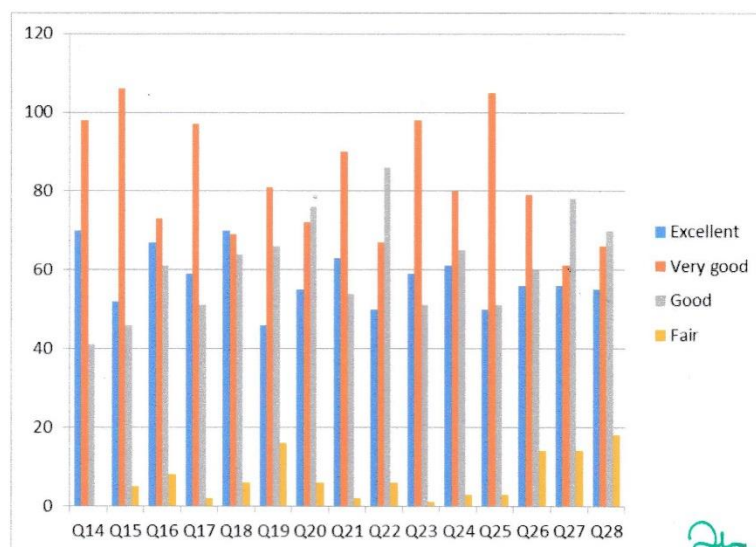

STUDENTS FEEDBACK ON INFRASTRUCTURE

2018-2019

	Excellent	Very good	Good	Fair
Q14	70	98	41	0
Q15	52	106	46	5
Q16	67	73	61	8
Q17	59	97	51	2
Q18	70	69	64	6
Q19	46	81	66	16
Q20	55	72	76	6
Q21	63	90	54	2
Q22	50	67	86	6
Q23	59	98	51	1
Q24	61	80	65	3
Q25	50	105	51	3
Q26	56	79	60	14
Q27	56	61	78	14
Q28	55	66	70	18

Dr.
Dr. Freda Gnanaselvam, Ph.D.,
Principal

M.M.E.S. Women's Arts & Science College
Melvisharam - 632 509