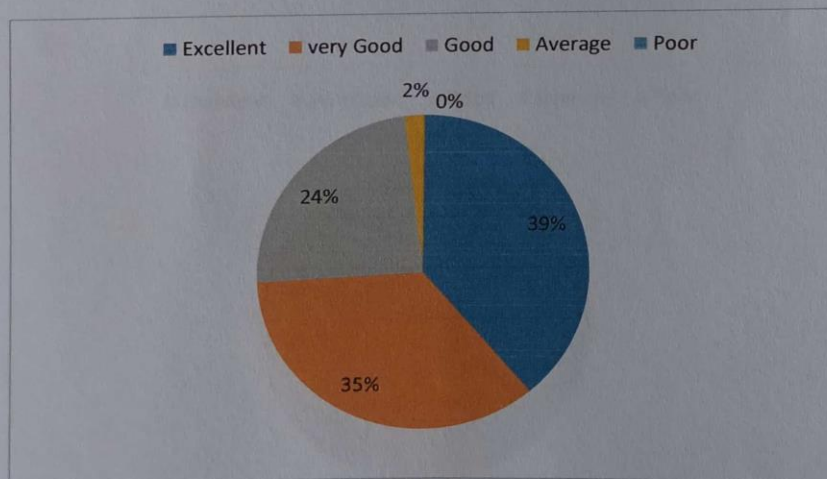

M.M.E.S. WOMEN'S ARTS AND SCIENCE COLLEGE
(Affiliated to Thiruvalluvar University)

Hakeem Nagar, Melvisharam - 632509
Walaja Taluk, Arcot Block Phone: 04172 266167, 266463
Email:mmeswc@yahoo.in website:www.mmeswc.edu.in

Q4. Adequateness of the textbooks and reference books mentioned for the course

Options	Responses	Percentage
Excellent	217	39
very Good	199	35
Good	134	24
Average	11	2
Poor	0	0

Dr. Freda Gnanaselvam, Ph.D.,
Principal
M.M.E.S. Women's Arts & Science College
Melvisharam - 632 509