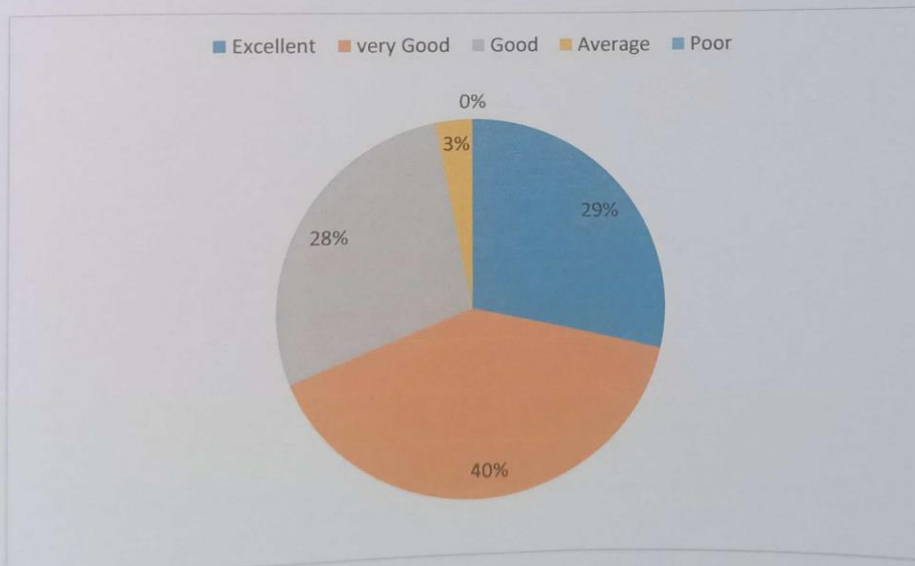

M.M.E.S. WOMEN'S ARTS AND SCIENCE COLLEGE

(Affiliated to Thiruvalluvar University)

Hakeem Nagar, Melvisharam - 632509

Walaja Taluk, Arcot Block Phone: 04172 266167, 266463

Email: mmeswc@yahoo.in website: www.mmescollege.com

Q4. Adequateness of the textbooks and reference books mentioned for the course

Options	Responses	Percentage
Excellent	120	28
very Good	170	40
Good	117	28
Average	13	4
Poor	0	0

Dr. Freda Gnanaselvam, Ph.D.,
Principal
M.M.E.S. Women's Arts & Science College
Melvisharam - 632 509