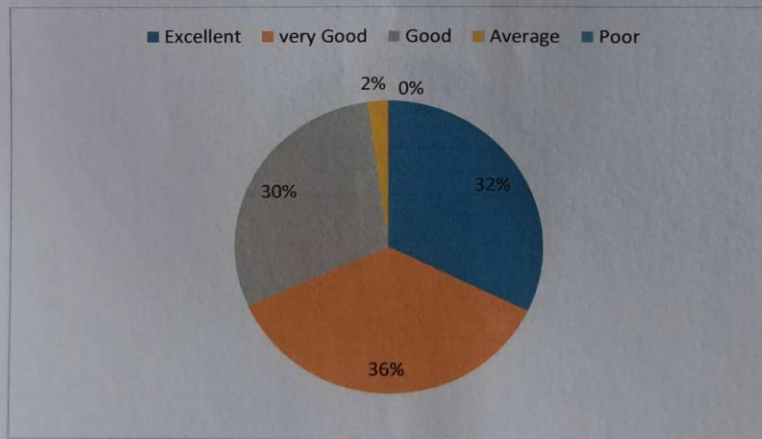

M.M.E.S. WOMEN'S ARTS AND SCIENCE COLLEGE

(Affiliated to Thiruvalluvar University)

Hakeem Nagar, Melvisharam - 632509

Walaja Taluk, Arcot Block Phone: 04172 266167, 266463

Email:mmeswc@yahoo.in website: www.mmeswc.edu.in

Q3. The objectives designed for each of the course

Options	Responses	Percentage
Excellent	149	31
very Good	168	35
Good	137	31
Average	10	3
Poor	0	0

Dr. Freda Gnanaselvam, Ph.D.,
Principal
M.M.E.S. Women's Arts & Science College
Melvisharam - 632 509