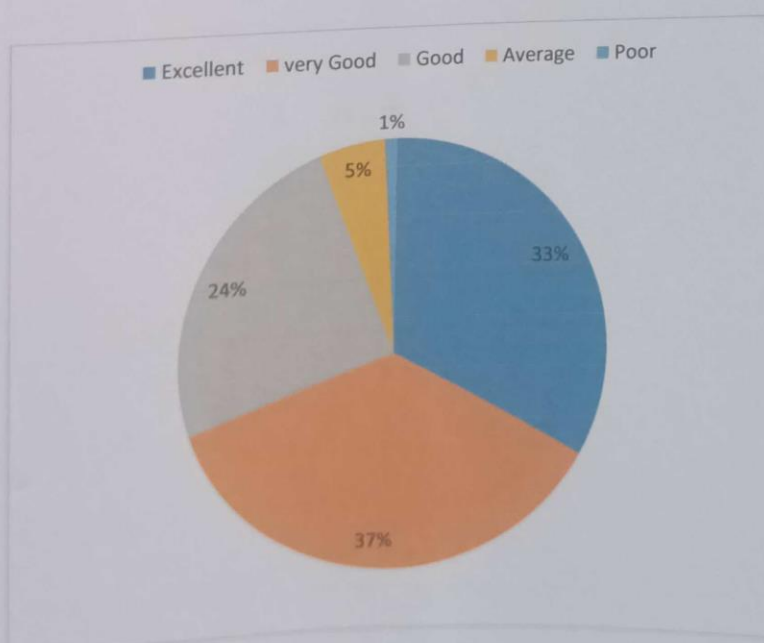

M.M.E.S. WOMEN'S ARTS AND SCIENCE COLLEGE
(Affiliated to Thiruvalluvar University)

Hakeem Nagar, Melvisharam - 632509
Walaja Taluk, Arcot Block Phone: 04172 266167, 266463
Email:mmeswc@yahoo.in website:www.mmescollege.com

Q6. The design of the curriculum to enhance employability

Options	Responses	Percentage
Excellent	145	33
very Good	162	37
Good	107	24
Average	22	5
Poor	4	1

Dr. Freda Gnanaselvam, Ph.D.,
Principal
M.M.E.S. Women's Arts & Science College
Melvisharam - 632 509