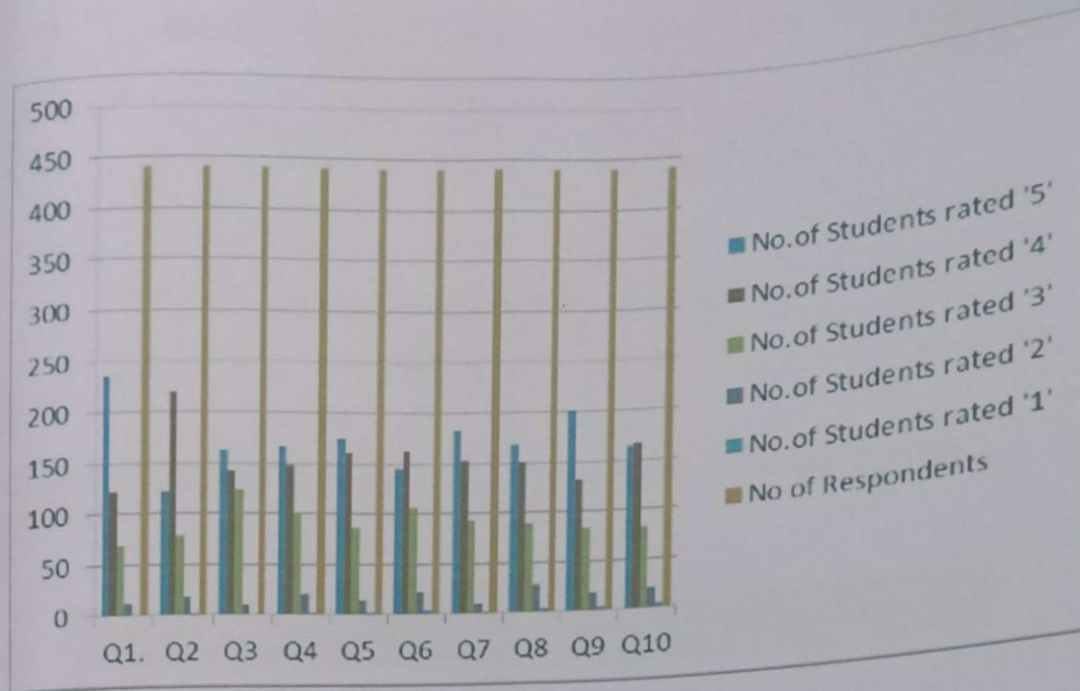

54% of the students rated 5 for the depth of syllabus content in relation to the competencies expected by Current global scenarios is excellent. 50% of the students rated 4 for the sequence of units in the syllabus. 37% of the students rated 5 for the objectives designed for each of the courses. 38% of the students rated 5 for the adequateness of the textbooks and reference books mentioned for the course. 40% of the students rated 5 for the design of the course in terms of extra learning. 37% of the students rated 4 for the design of the curriculum enhances employability. 41% of the students rated 5 for the internal evaluation system followed. 38% of the students rated 5 for the opinion about library holdings for the syllabus of your course. 46% of the students rated 5 for the syllabus generates curiosity to learn the subject. 38% of the students rated 4 for the flexibility in choosing the elective and their relevance to the specialization streams.

Dr. Freda Gnanaselvam, Ph.D.,
Principal
M.M.E.S. Women's Arts & Science College
Melvisharam - 632 509