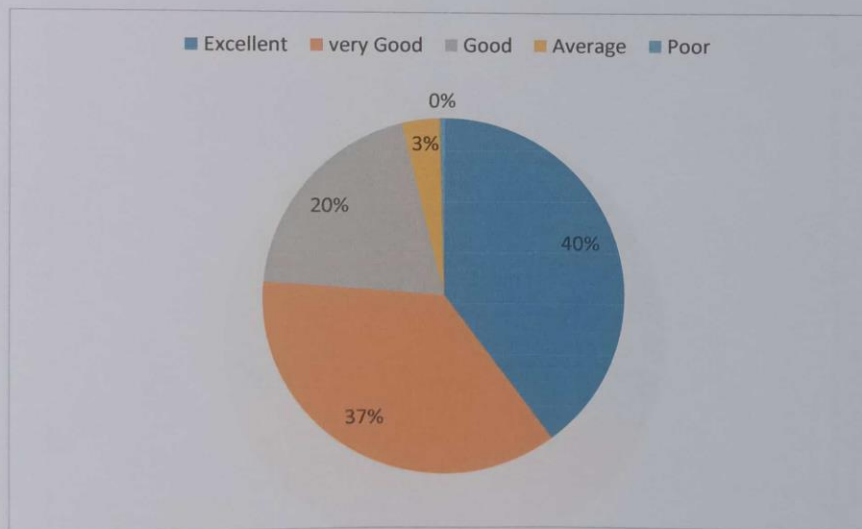

M.M.E.S. WOMEN'S ARTS AND SCIENCE COLLEGE

(Affiliated to Thiruvalluvar University)

Hakeem Nagar, Melvisharam - 632509

Walaja Taluk, Arcot Block Phone: 04172 266167, 266463

Email:mmeswc@yahoo.in website:www.mmescollege.com

Q5. The design of the course in terms of extra learning

Options	Responses	Percentage
Excellent	175	40
very Good	161	37
Good	87	20
Average	15	2.6
Poor	2	0.4

Dr. Freda Gnanaselvam, Ph.D.,
Principal
M.M.E.S. Women's Arts & Science College
Melvisharam - 632 509