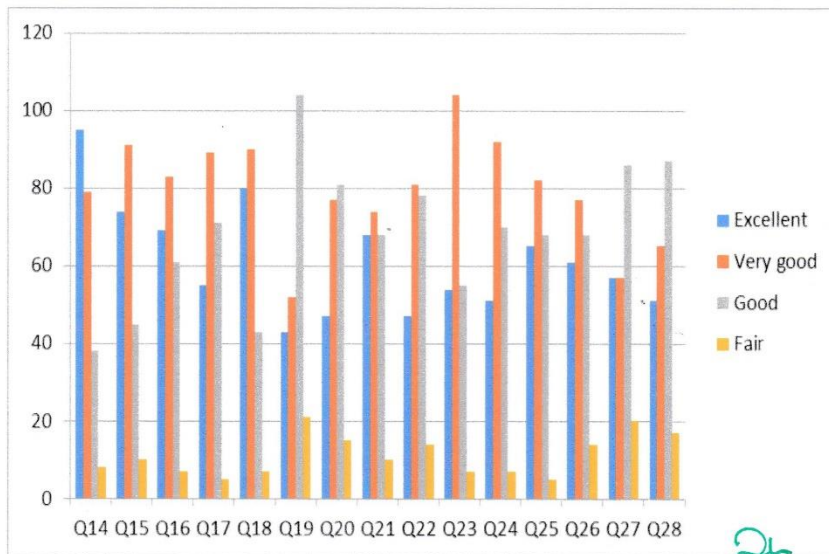

STUDENTS FEEDBACK ON INFRASTRUCTURE

2021-2022

	Excellent	Very good	Good	Fair
Q14	95	79	38	8
Q15	74	91	45	10
Q16	69	83	61	7
Q17	55	89	71	5
Q18	80	90	43	7
Q19	43	52	104	21
Q20	47	77	81	15
Q21	68	74	68	10
Q22	47	81	78	14
Q23	54	104	55	7
Q24	51	92	70	7
Q25	65	82	68	5
Q26	61	77	68	14
Q27	57	57	86	20
Q28	51	65	87	17

Dr. Freda Gnanaselvam, Ph.D.
Principal
M.M.E.S. Women's Arts & Science College
Melvisharam - 632 509