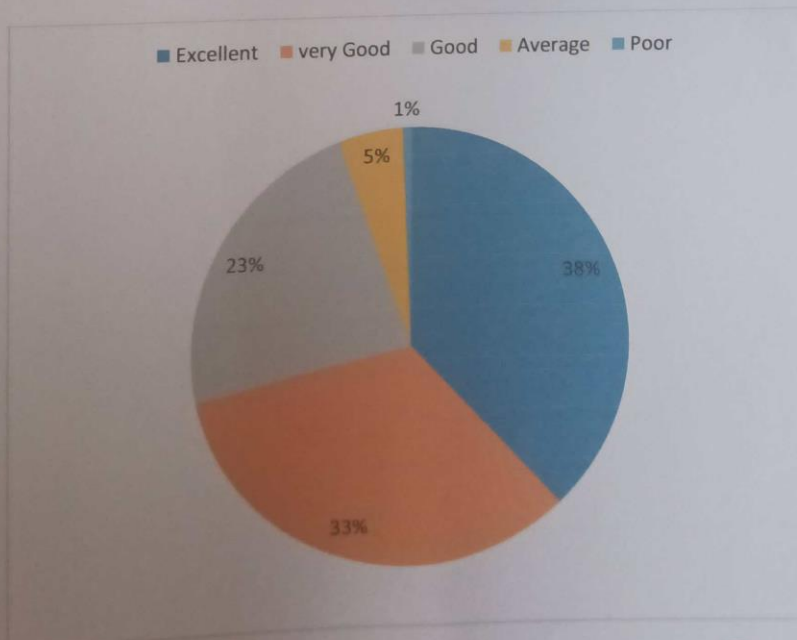

M.M.E.S. WOMEN'S ARTS AND SCIENCE COLLEGE

(Affiliated to Thiruvalluvar University)

Hakeem Nagar, Melvisharam - 632509

Walaja Taluk, Arcot Block Phone: 04172 266167, 266463

Email:mmeswc@yahoo.in website:www.mmescollege.com

Q4. Adequateness of the textbooks and reference books mentioned for the course

Options	Responses	Percentage
Excellent	167	38
very Good	148	34
Good	101	23
Average	21	4.4
Poor	3	0.6

Dr. Freda Gnanaselvam, Ph.D.,
Principal
M.M.E.S. Women's Arts & Science College
Melvisharam - 632 509