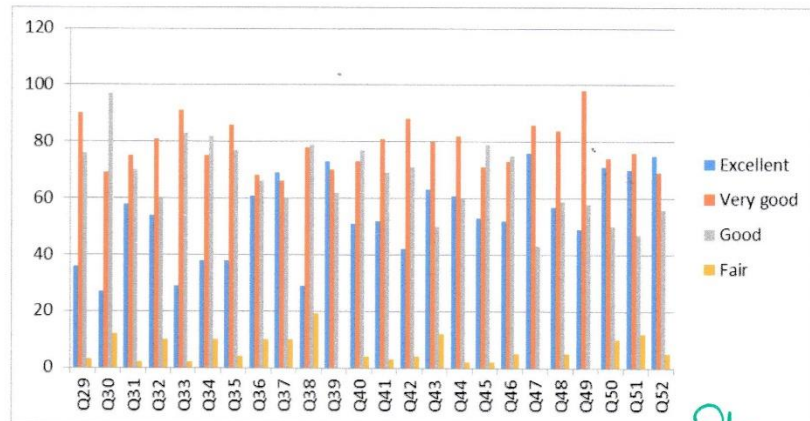

STUDENTS FEEDBACK ON STUDENT SUPPORT SERVICES

2019-2020

	Excellent	Very good	Good	Fair
Q29	36	90	76	3
Q30	27	69	97	12
Q31	58	75	70	2
Q32	54	81	60	10
Q33	29	91	83	2
Q34	38	75	82	10
Q35	38	86	77	4
Q36	61	68	66	10
Q37	69	66	60	10
Q38	29	78	79	19
Q39	73	70	62	0
Q40	51	73	77	4
Q41	52	81	69	3
Q42	42	88	71	4
Q43	63	80	50	12
Q44	61	82	60	2
Q45	53	71	79	2
Q46	52	73	75	5
Q47	76	86	43	0
Q48	57	84	59	5
Q49	49	98	58	0
Q50	71	74	50	10
Q51	70	76	47	12
Q52	75	69	56	5

Dr. Freda Gnanaselvam, Ph.D.,
Principal
M.M.E.S. Women's Arts & Science College
Melvisharam - 632 509