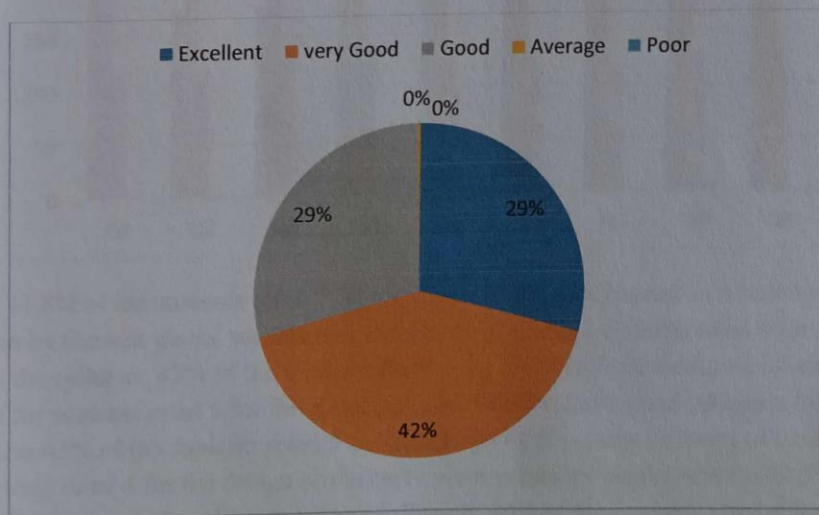

M.M.E.S. WOMEN'S ARTS AND SCIENCE COLLEGE

(Affiliated to Thiruvalluvar University)

Hakeem Nagar, Melvisharam - 632509

Walaja Taluk, Arcot Block Phone: 04172 266167, 266463

Email:mmeswc@yahoo.in website:www.mmeswc.edu.in

Q10.The flexibility in choosing the elective and their relevance to the specialisation streams

Options	Responses	Percentage
Excellent	163	29
very Good	235	42
Good	161	29
Average	2	0
Poor	0	0

Dr. Freda Gnanaselvam, Ph.D.,
Principal
M.M.E.S. Women's Arts & Science College
Melvisharam - 632 509