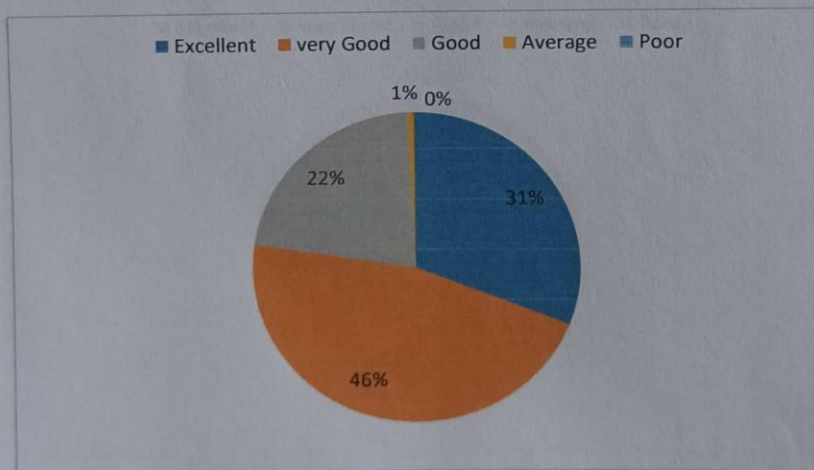

M.M.E.S. WOMEN'S ARTS AND SCIENCE COLLEGE

(Affiliated to Thiruvalluvar University)

Hakeem Nagar, Melvisharam - 632509

Walaja Taluk, Arcot Block Phone: 04172 266167, 266463

Email:mmeswc@yahoo.in website:www.mmeswc.edu.in

Q2. The sequence of units in the syllabus.

Options	Responses	Percentage
Excellent	174	31
very Good	261	48
Good	122	20
Average	4	1
Poor	0	0

Dr. Freda Gnanaselvam, Ph.D.,
Principal
M.M.E.S. Women's Arts & Science College
Melvisharam - 632 509