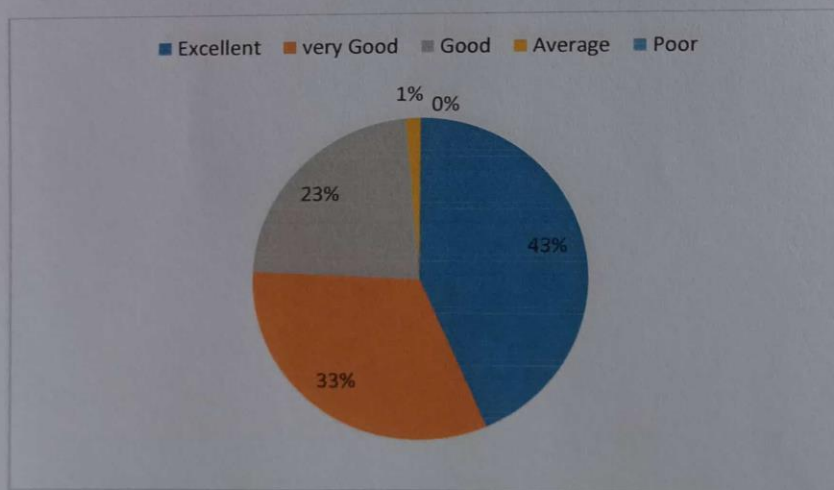

Q5. The design of the course in terms of extra learning

Options	Responses	Percentage
Excellent	243	43
very Good	182	33
Good	128	23
Average	8	1
Poor	0	0

Dr. Freda Gnanaselvam, Ph.D.,
Principal
M.M.E.S. Women's Arts & Science College
Melvisharam - 632 509