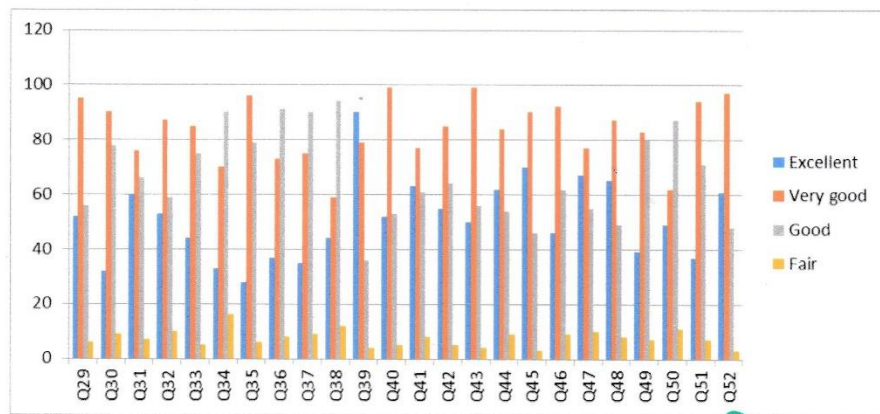

STUDENTS FEEDBACK ON STUDENT SUPPORT SERVICES

2018-2019

	Excellent	Very good	Good	Fair
Q29	52	95	56	6
Q30	32	90	78	9
Q31	60	76	66	7
Q32	53	87	59	10
Q33	44	85	75	5
Q34	33	70	90	16
Q35	28	96	79	6
Q36	37	73	91	8
Q37	35	75	90	9
Q38	44	59	94	12
Q39	90	79	36	4
Q40	52	99	53	5
Q41	63	77	61	8
Q42	55	85	64	5
Q43	50	99	56	4
Q44	62	84	54	9
Q45	70	90	46	3
Q46	46	92	62	9
Q47	67	77	55	10
Q48	65	87	49	8
Q49	39	83	80	7
Q50	49	62	87	11
Q51	37	94	71	7
Q52	61	97	48	3

Dr. Freda Gnanaselvam, Ph.D.,
Principal
M.M.E.S. Women's Arts & Science College
Melvisharam - 632 509