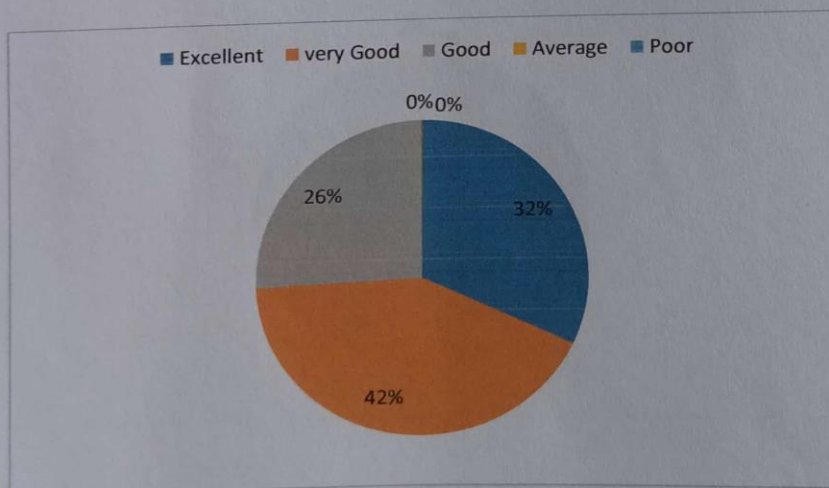

Q3. The objectives designed for each of the course

Options	Responses	Percentage
Excellent	179	32
very Good	238	42
Good	143	25.8
Average	1	0.2
Poor	0	0

Dr. Freda Gnanaselvam, Ph.D.,
Principal
M.M.E.S. Women's Arts & Science College
Melvisharam - 632 509