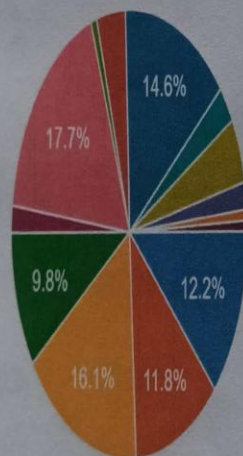

M.M.E.S. WOMEN'S ARTS AND SCIENCE COLLEGE

(Affiliated to Thiruvalluvar University)

Hakeem Nagar, Melvisharam - 632509

Walaja Taluk, Arcot Block Phone: 04172 266167, 266463

Email:mmeswc@yahoo.in website:www.mmeswc.edu.in

2020-2021

Select your course code with course name

254 responses

- U04 - B.A English
- U08 - B.B.A
- U09 - B.C.A
- U10 - B.Com (Gen)
- U11 - B.Com (CA)
- U16 - B.Sc (Biotechnology)
- U18 - B.Sc (Computer Science)
- U23 - B.Sc (ISM)

▲ 1/3 ▼

Dr. Freda Gnanaselvam, Ph.D.,
Principal
M.M.E.S. Women's Arts & Science College
Melvisharam - 632 509