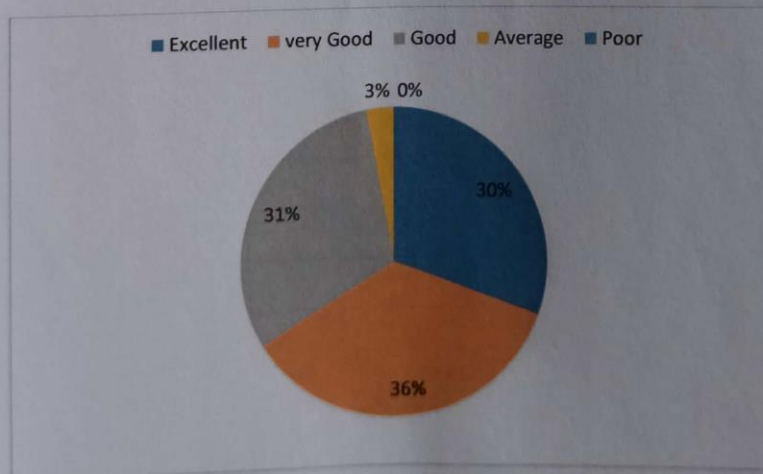

Q9. The syllabus generates curiosity to learn the subject.

Options	Responses	Percentage
Excellent	148	31
very Good	174	36
Good	149	30
Average	14	3
Poor	0	0

Dr. Freda Gnanaselvam, Ph.D.,
Principal
M.M.E.S. Women's Arts & Science College
Melvisharam - 632 509