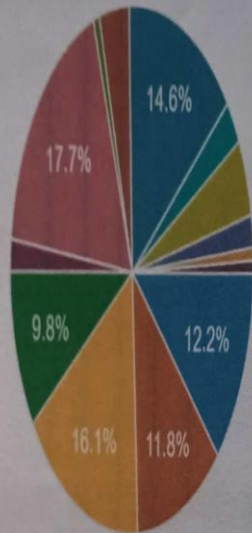

Select your course code with course name

254 responses

- U04 - B.A English
- U08 - B.B.A
- U09 - B.C.A
- U10 - B.Com (Gen)
- U11 - B.Com (CA)
- U16 - B.Sc (Biotechnology)
- U18 - B.Sc (Computer Science)
- U23 - B.Sc (ISM)

▲ 1/3 ▼

Dr. Freda Gnanaselvam, Ph.D.,
Principal
M.M.E.S. Women's Arts & Science College
Melvisharam - 632 509