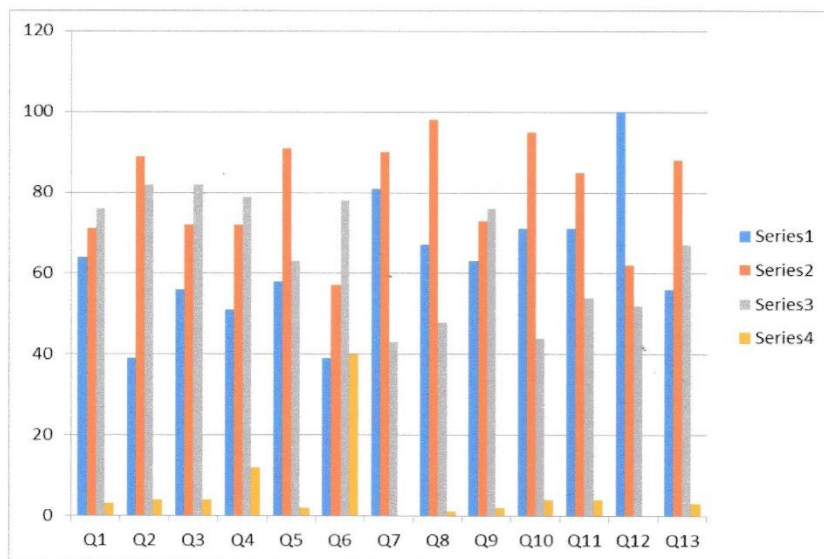

STUDENTS FEEDBACK ON CURRICULUM & LEARNING

2020-2021

	Excellent	Very good	Good	Fair
Q1	64	71	76	3
Q2	39	89	82	4
Q3	56	72	82	4
Q4	51	72	79	12
Q5	58	91	63	2
Q6	39	57	78	40
Q7	81	90	43	0
Q8	67	98	48	1
Q9	63	73	76	2
Q10	71	95	44	4
Q11	71	85	54	4
Q12	100	62	52	0
Q13	56	88	67	3

Dr. Freda Gnanaselvam, Ph.D.,
Principal
M.M.E.S. Women's Arts & Science College
Melvisharam - 632 509