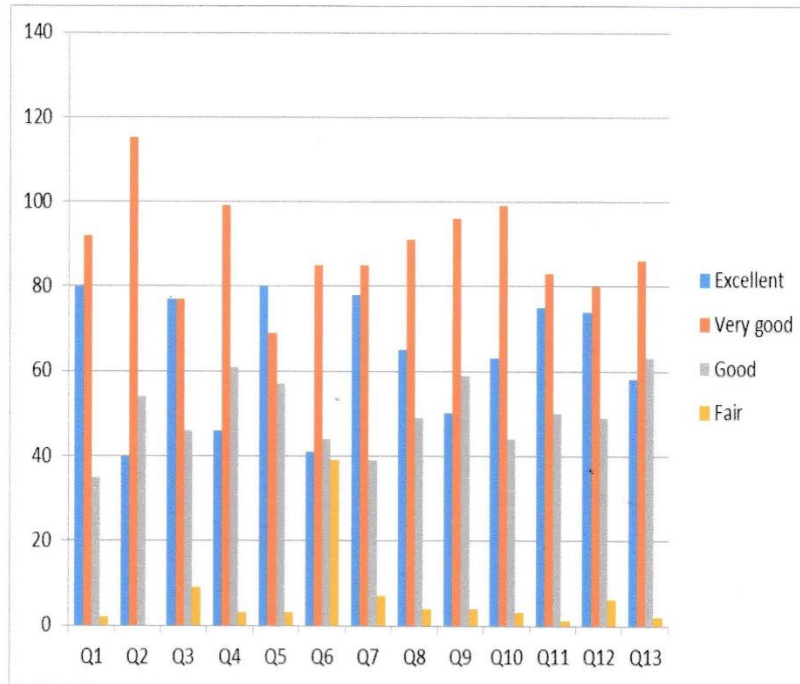

STUDENTS FEEDBACK ON CURRICULUM & TEACHING

2018-2019

	Excellent	Very good	Good	Fair
Q1	80	92	35	2
Q2	40	115	54	0
Q3	77	77	46	9
Q4	46	99	61	3
Q5	80	69	57	3
Q6	41	85	44	39
Q7	78	85	39	7
Q8	65	91	49	4
Q9	50	96	59	4
Q10	63	99	44	3
Q11	75	83	50	1
Q12	74	80	49	6
Q13	58	86	63	2

Dr. Freda Gnanaselvam, Ph.D.
Principal
M.M.E.S. Women's Arts & Science College
Melvisharam - 632 509