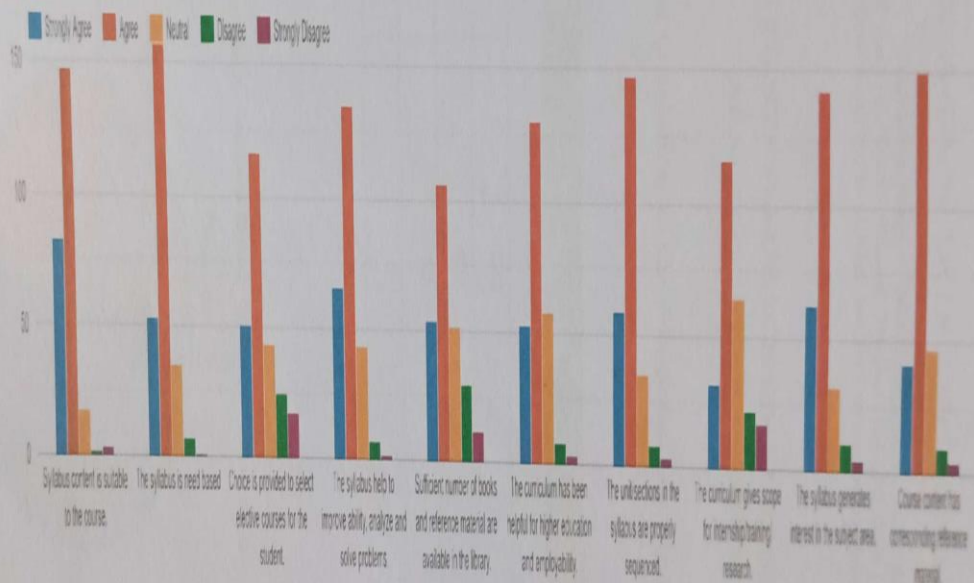

M.M.E.S. WOMEN'S ARTS AND SCIENCE COLLEGE

(Affiliated to Thiruvalluvar University)

Hakeem Nagar, Melvisharam - 632509

Walaja Taluk, Arcot Block Phone: 04172 266167, 266463

Email:mmeswc@yahoo.in website:www.mmeswc.edu.in

Majority of the students agree that the Syllabus content is suitable to the course, the syllabus is need based, choice is provided to select elective courses for the student, the syllabus help to improve ability, analyze and solve problems, sufficient number of books and reference material are available in the library, the curriculum has been helpful for higher education and employability, the unit/sections in the syllabus are properly sequenced, the curriculum gives scope for internship/training/ research, the syllabus generates interest in the subject area and the course content has corresponding reference material.

Dr. Freda Gnanaselvam, Ph.D.,
Principal

M.M.E.S. Women's Arts & Science College
Melvisharam - 632 509