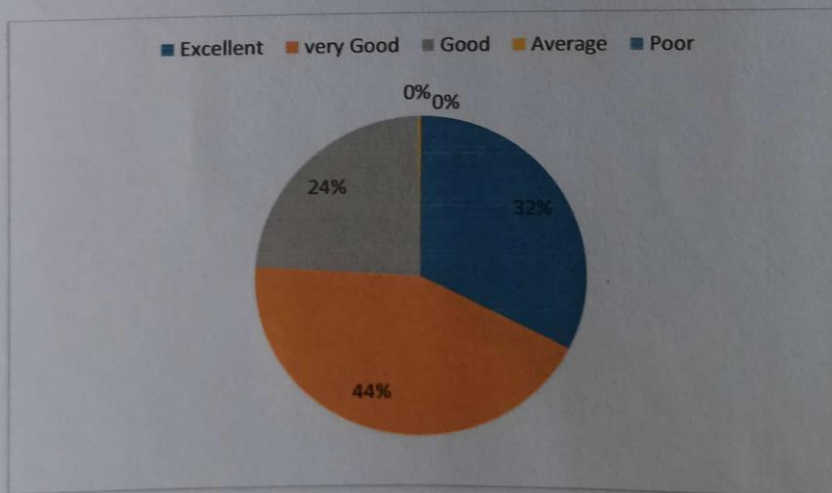

M.M.E.S. WOMEN'S ARTS AND SCIENCE COLLEGE

(Affiliated to Thiruvalluvar University)
Hakeem Nagar, Melvisharam - 632509
Walaja Taluk, Arcot Block Phone: 04172 266167, 266463
Email:mmeswc@yahoo.in website:www.mmeswc.edu.in

Q6. The design of the curriculum to enhance employability

Options	Responses	Percentage
Excellent	181	32
very Good	246	44
Good	132	24
Average	2	0
Poor	0	0

Dr. Freda Gnanaselvam, Ph.D.,
Principal
M.M.E.S. Women's Arts & Science College
Melvisharam - 632 509