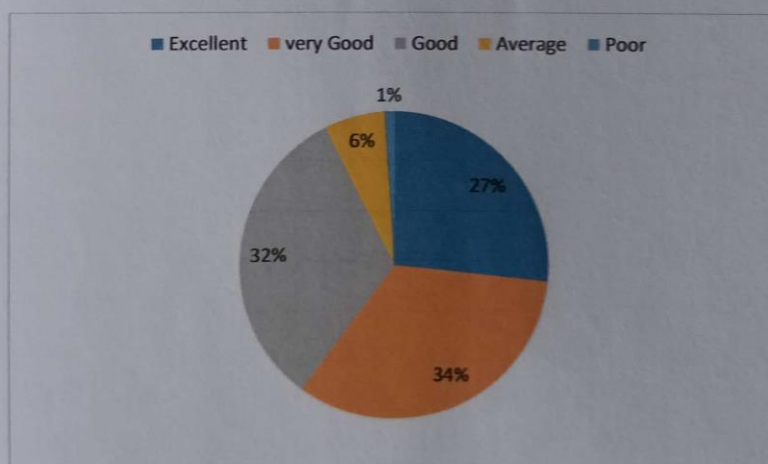

M.M.E.S. WOMEN'S ARTS AND SCIENCE COLLEGE

(Affiliated to Thiruvalluvar University)

Hakeem Nagar, Melvisharam - 632509

Walaja Taluk, Arcot Block Phone: 04172 266167, 266463

Email:mmeswc@yahoo.in website: www.mmeswc.edu.in

Q10.The flexibility in choosing the elective and their relevance to the specialisation streams

Options	Responses	Percentage
Excellent	129	26
very Good	163	34
Good	157	33
Average	31	6
Poor	5	1

Dr. Freda Gnanapriyam, Ph.D.,
Principal
M.M.E.S. Women's Arts & Science College
Melvisharam - 632 509