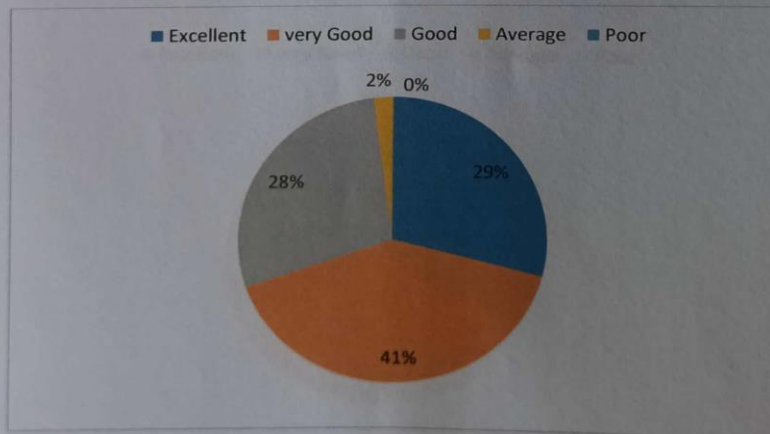

M.M.E.S. WOMEN'S ARTS AND SCIENCE COLLEGE

(Affiliated to Thiruvalluvar University)

Hakeem Nagar, Melvisharam - 632509

Walaja Taluk, Arcot Block Phone: 04172 266167, 266463

Email:mmeswc@yahoo.in website: www.mmeswc.edu.in

Q2. The sequence of units in the syllabus.

Options	Responses	Percentage
Excellent	140	29
very Good	198	41
Good	137	28
Average	10	2
Poor	0	0

Dr. Freda Gnanaselvam, Ph.D.,
Principal

M.M.E.S. Women's Arts & Science College
Melvisharam - 632 509