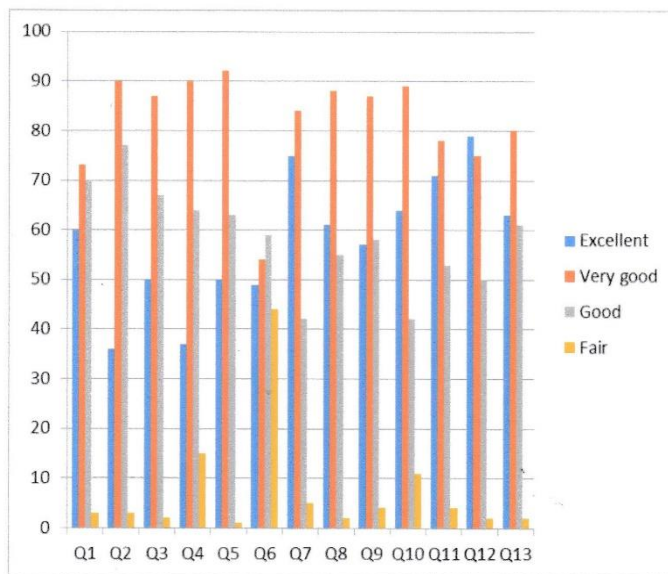

STUDENTS FEEDBACK ON CURRICULUM & LEARNING

2019-2020

	Excellent	Very good	Good	Fair
Q1	60	73	70	3
Q2	36	90	77	3
Q3	50	87	67	2
Q4	37	90	64	15
Q5	50	92	63	1
Q6	49	54	59	44
Q7	75	84	42	5
Q8	61	88	55	2
Q9	57	87	58	4
Q10	64	89	42	11
Q11	71	78	53	4
Q12	79	75	50	2
Q13	63	80	61	2

Dr. Freda Gnanaselvam, Ph.D.,
Principal
M.M.E.S. Women's Arts & Science College
Melvisharam - 632 509