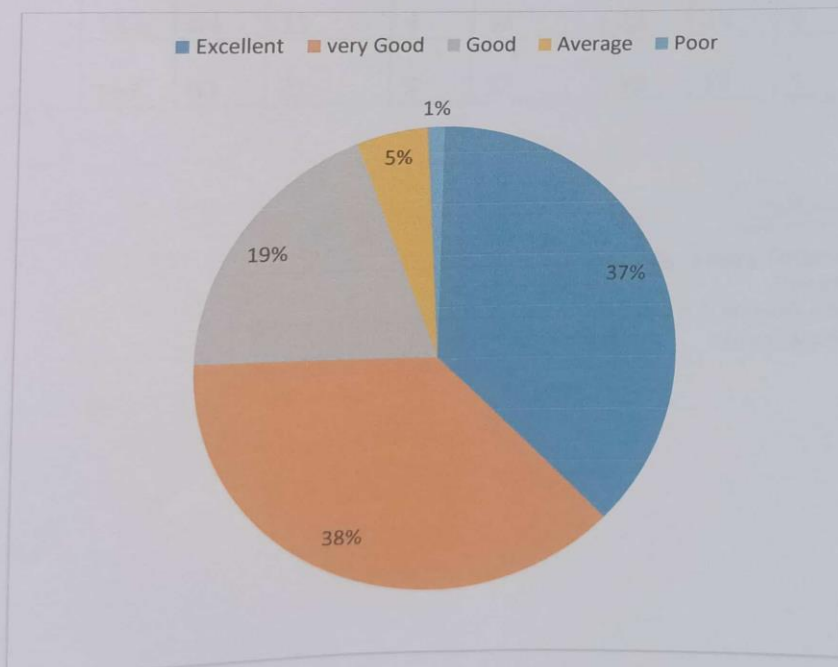

M.M.E.S. WOMEN'S ARTS AND SCIENCE COLLEGE

(Affiliated to Thiruvalluvar University)

Hakeem Nagar, Melvisharam - 632509

Walaja Taluk, Arcot Block Phone: 04172 266167, 266463

Email: mmeswc@yahoo.in website: www.mmescollege.com

Q10. The flexibility in choosing the elective and their relevance to the specialisation streams

Options	Responses	Percentage
Excellent	164	37
very Good	167	38
Good	83	19
Average	21	5
Poor	5	5

Dr. Freda Gnanaseivam, Ph.D.,
Principal
M.M.E.S. Women's Arts & Science College
Melvisharam - 632 509