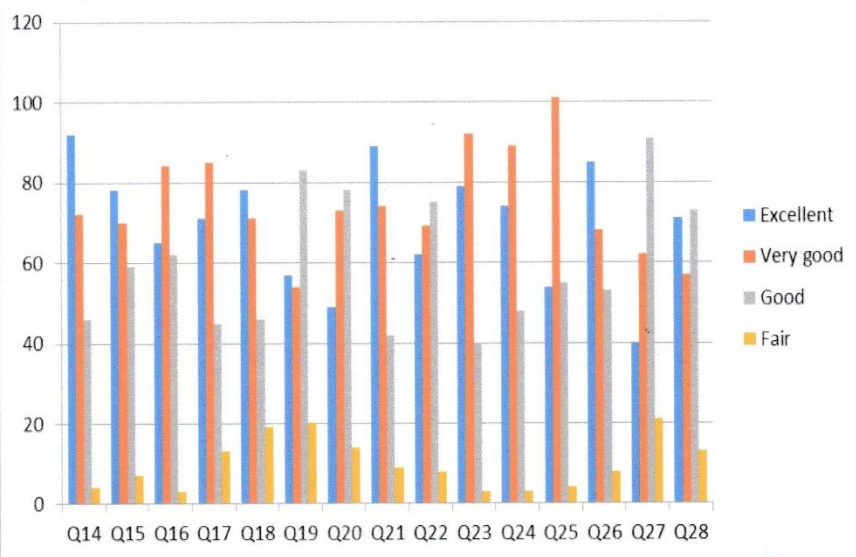

STUDENTS FEEDBACK ON INFRASTRUCTURE

2020-2021

	Excellent	Very good	Good	Fair
Q14	92	72	46	4
Q15	78	70	59	7
Q16	65	84	62	3
Q17	71	85	45	13
Q18	78	71	46	19
Q19	57	54	83	20
Q20	49	73	78	14
Q21	89	74	42	9
Q22	62	69	75	8
Q23	79	92	40	3
Q24	74	89	48	3
Q25	54	101	55	4
Q26	85	68	53	8
Q27	40	62	91	21
Q28	71	57	73	13

Dr. Freda Gnanaselvam, Ph.D.,
Principal
M.M.E.S. Women's Arts & Science College
Melvisharam - 632 509