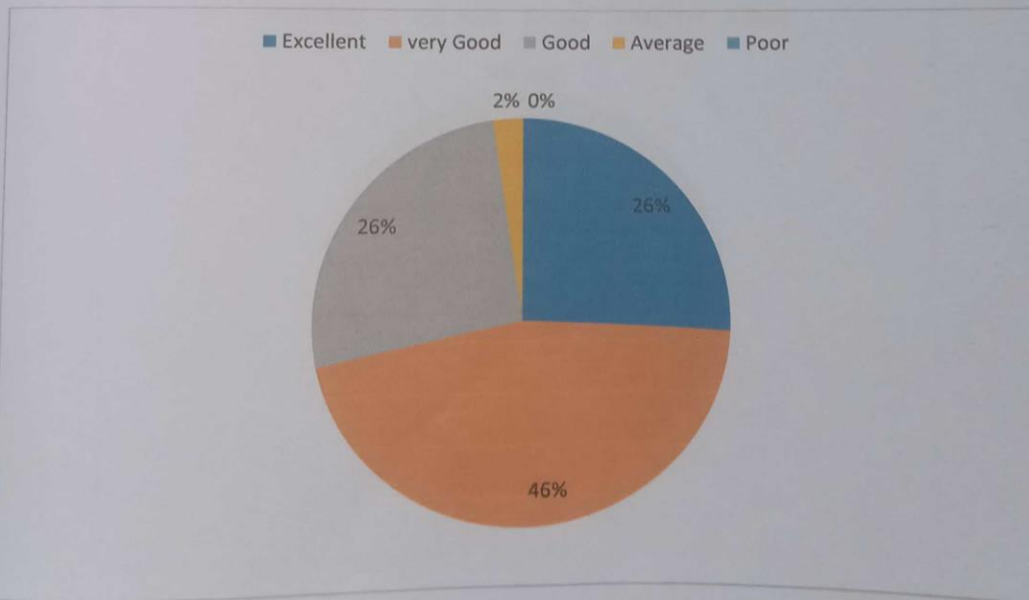

M.M.E.S. WOMEN'S ARTS AND SCIENCE COLLEGE
(Affiliated to Thiruvalluvar University)

Hakeem Nagar, Melvisharam - 632509
Walaja Taluk, Arcot Block Phone: 04172 266167, 266463
Email: mmeswc@yahoo.in website: www.mmescollege.com

Q2. The sequence of units in the syllabus.

Options	Responses	Percentage
Excellent	108	26
very Good	193	46
Good	109	26
Average	10	2
Poor	0	0

Dr. Freda Gnanaselvam, Ph.D.,
Principal
M.M.E.S. Women's Arts & Science College
Melvisharam - 632 509