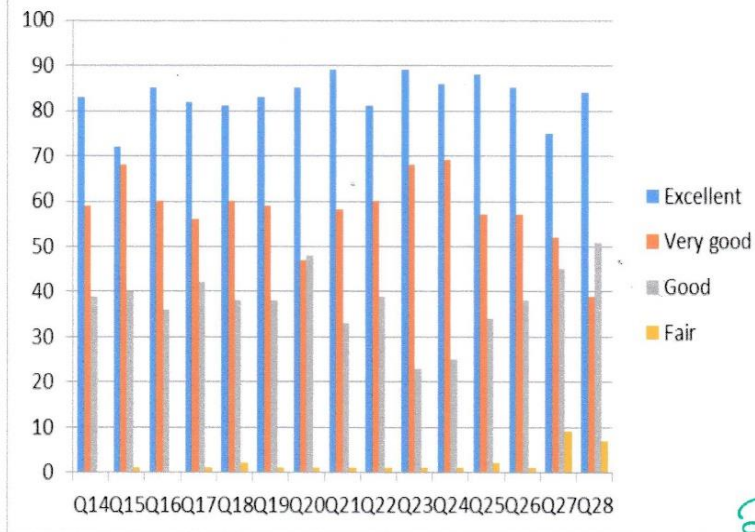

STUDENTS FEEDBACK ON INFRASTRUCTURE

2022-2023

	Excellent	Very good	Good	Fair
Q14	83	59	39	0
Q15	72	68	40	1
Q16	85	60	36	0
Q17	82	56	42	1
Q18	81	60	38	2
Q19	83	59	38	1
Q20	85	47	48	1
Q21	89	58	33	1
Q22	81	60	39	1
Q23	89	68	23	1
Q24	86	69	25	1
Q25	88	57	34	2
Q26	85	57	38	1
Q27	75	52	45	9
Q28	84	39	51	7

Dr. Freda Gnonaselvam, Ph.D.,
Principal
M.M.E.S. Women's Arts & Science College
Melvisharam - 632 509