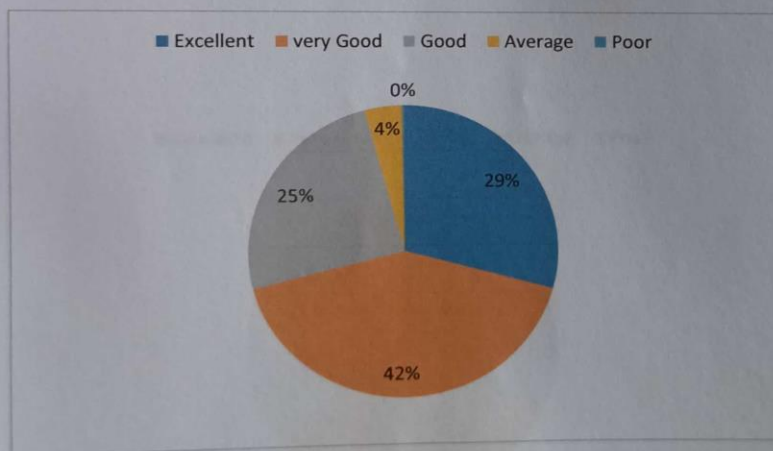

M.M.E.S. WOMEN'S ARTS AND SCIENCE COLLEGE
(Affiliated to Thiruvalluvar University)

Hakeem Nagar, Melvisharam - 632509
Walaja Taluk, Arcot Block Phone: 04172 266167, 266463
Email: mmeswc@yahoo.in website: www.mmeswc.edu.in

Q4. Adequateness of the textbooks and reference books mentioned for the course

Options	Responses	Percentage
Excellent	142	29
very Good	203	42
Good	120	25
Average	19	3.8
Poor	1	0.2

Dr. Freda Gnanaselvam, Ph.D.,
Principal
M.M.E.S. Women's Arts & Science College
Melvisharam - 632 509