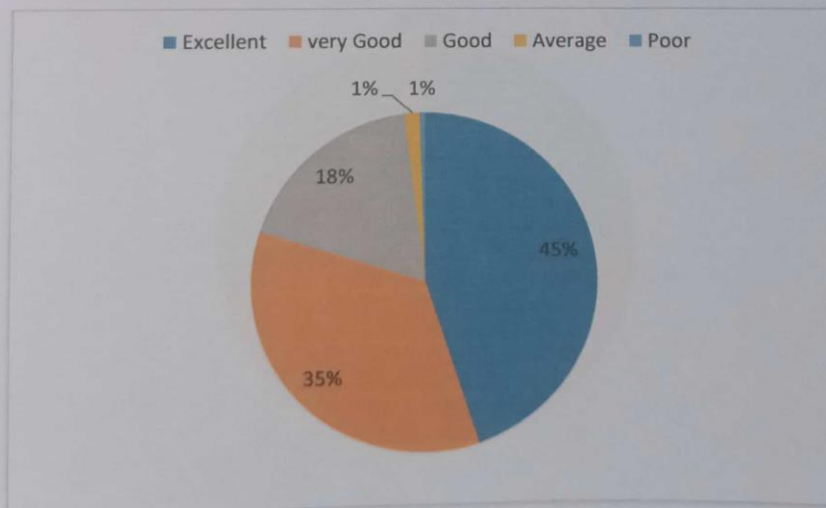

M.M.E.S. WOMEN'S ARTS AND SCIENCE COLLEGE

(Affiliated to Thiruvalluvar University)

Hakeem Nagar, Melvisharam - 632509
Walaja Taluk, Arcot Block Phone: 04172 266167, 266463
Email: mmeswc@yahoo.in website: www.mmescollege.com

STUDENTS FEEDBACK ON CURRICULUM ACADEMIC YEAR 2018-2019

Q1. Depth of syllabus content in relation to the competencies expected by Current global scenarios.

Options	Responses	Percentage
Excellent	189	45
very Good	147	35
Good	76	18
Average	6	1.6
Poor	2	0.4

Dr. Neeta Chinnappavara, Ph.D.,
Principal
M.M.E.S. Women's Arts & Science College
Melvisharam - 632 509