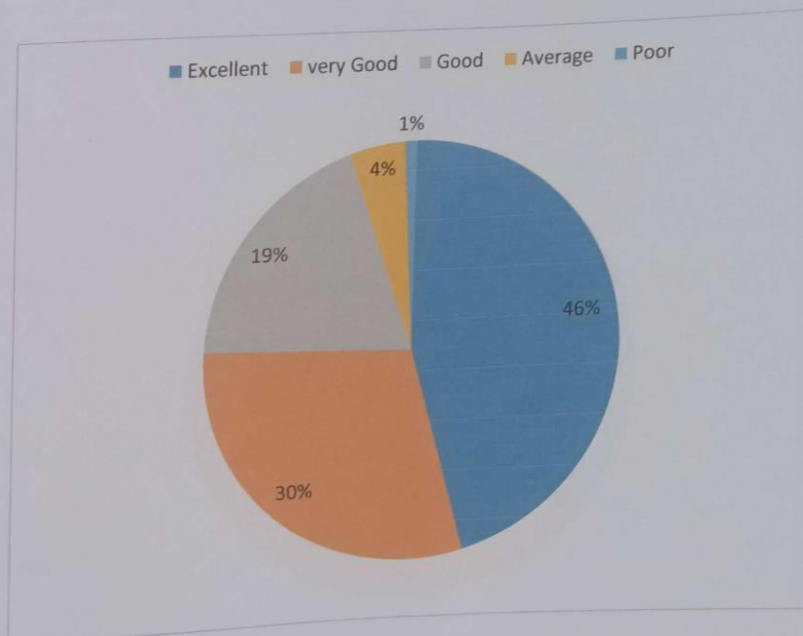

M.M.E.S. WOMEN'S ARTS AND SCIENCE COLLEGE

(Affiliated to Thiruvalluvar University)

Hakeem Nagar, Melvisharam - 632509

Walaja Taluk, Arcot Block Phone: 04172 266167, 266463

Email: mmeswc@yahoo.in website: www.mmescollege.com

Q9. The syllabus generates curiosity to learn the subject.

Options	Responses	Percentage
Excellent	201	46
very Good	132	30
Good	84	19
Average	19	4
Poor	4	1

Dr. Freda Gnanaselvam, Ph.D.,
Principal

M.M.E.S. Women's Arts & Science College
Melvisharam - 632 509