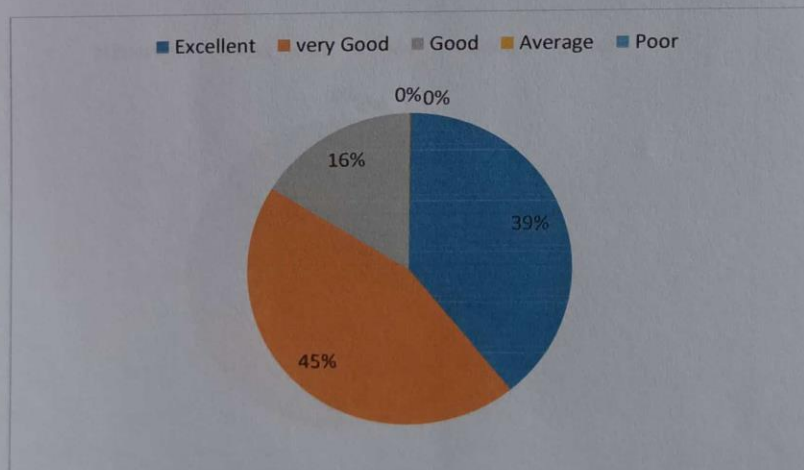

Q9. The syllabus generates curiosity to learn the subject.

Options	Responses	Percentage
Excellent	219	39
very Good	251	45
Good	90	16
Average	1	0
Poor	0	0

Dr. Freda Gnanaselvam, Ph.D.,
Principal
M.M.E.S. Women's Arts & Science College
Melvisharam - 632 509