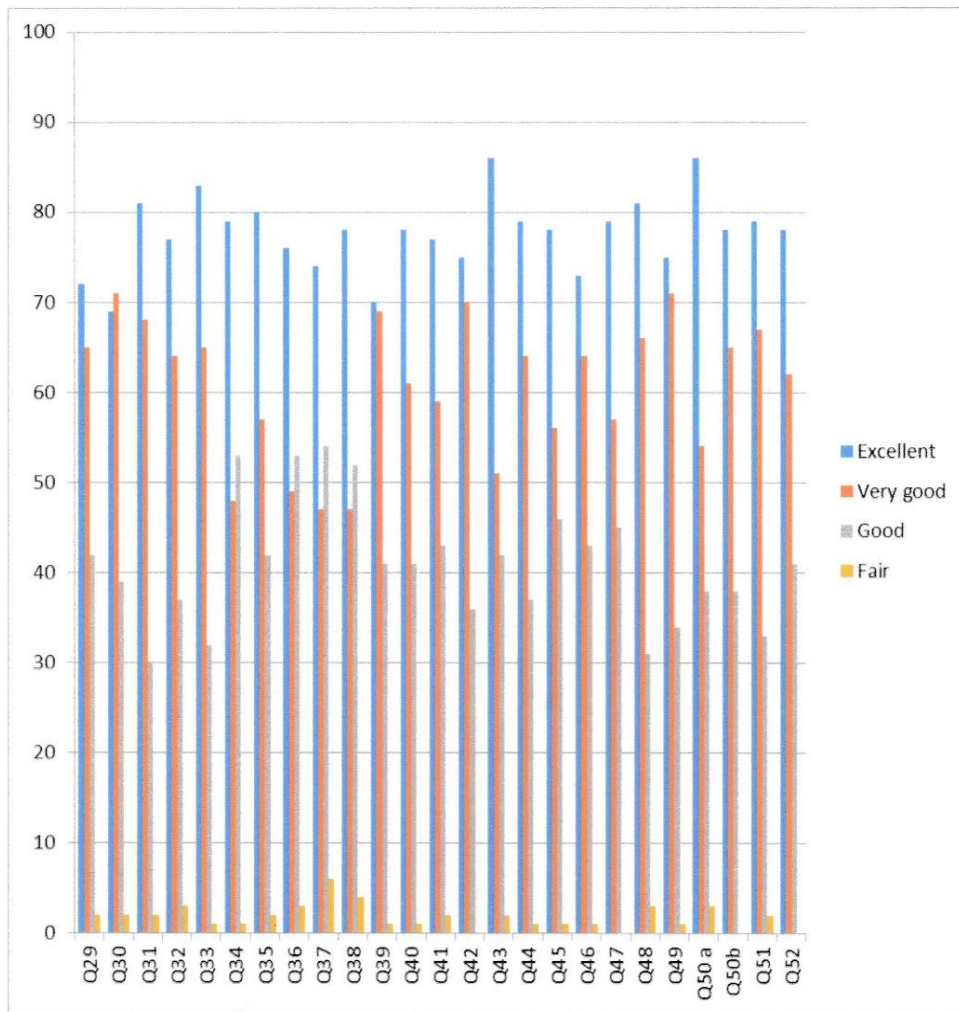

STUDENTS FEEDBACK ON STUDENT SUPPORT SERVICES

2022-2023

	Excellent	Very good	Good	Fair
Q29	72	65	42	2
Q30	69	71	39	2
Q31	81	68	30	2
Q32	77	64	37	3
Q33	83	65	32	1
Q34	79	48	53	1
Q35	80	57	42	2
Q36	76	49	53	3
Q37	74	47	54	6
Q38	78	47	52	4
Q39	70	69	41	1
Q40	78	61	41	1
Q41	77	59	43	2
Q42	75	70	36	0
Q43	86	51	42	2
Q44	79	64	37	1
Q45	78	56	46	1
Q46	73	64	43	1
Q47	79	57	45	0
Q48	81	66	31	3
Q49	75	71	34	1
Q50	86	54	38	3
Q51	78	65	38	0
Q52	79	67	33	2

Dr. Freda Gnanaselvam, Ph.D.,
Principal
M.M.E.S. Women's Arts & Science College
Melvisharam - 632 509

Dr. Freda Gnanaselvam, Ph.D.,
Principal
M.M.E.S. Women's Arts & Science College
Melvisharam - 632 509