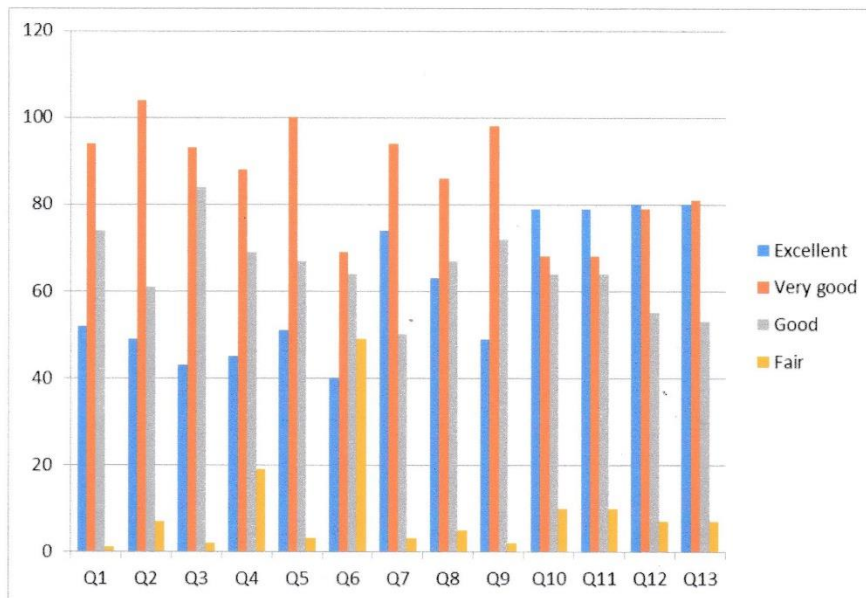

STUDENTS FEEDBACK ON CURRICULUM & TEACHING

2021-2022

	Excellent	Very good	Good	Fair
Q1	52	94	74	1
Q2	49	104	61	7
Q3	43	93	84	2
Q4	45	88	69	19
Q5	51	100	67	3
Q6	40	69	64	49
Q7	74	94	50	3
Q8	63	86	67	5
Q9	49	98	72	2
Q10	79	68	64	10
Q11	79	68	64	10
Q12	80	79	55	7
Q13	80	81	53	7

Dr. Freda Gnanaselvam, Ph.D.,
Principal
M.M.E.S. Women's Arts & Science College
Melvisharam - 632 509