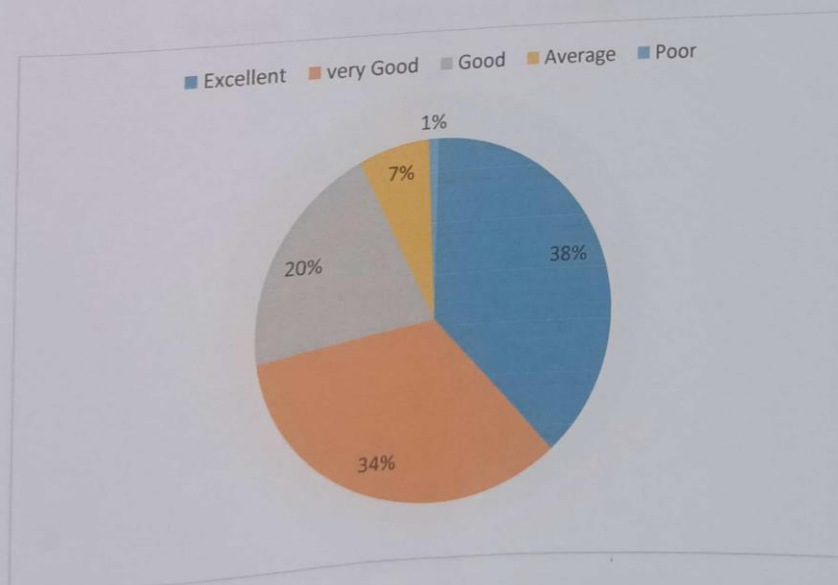

M.M.E.S. WOMEN'S ARTS AND SCIENCE COLLEGE
(Affiliated to Thiruvalluvar University)

Hakeem Nagar, Melvisharam - 632509
Walaja Taluk, Arcot Block Phone: 04172 266167, 266463
Email:mmeswc@yahoo.in website:www.mmescollege.com

Q8. Opinion about library holdings for the syllabus of your course

Options	Responses	Percentage
Excellent	168	38
very Good	151	34
Good	89	20
Average	28	7
Poor	4	1

Dr. Freda Gnanaselvam, Ph.D.,
Principal
M.M.E.S. Women's Arts & Science College
Melvisharam - 632 509