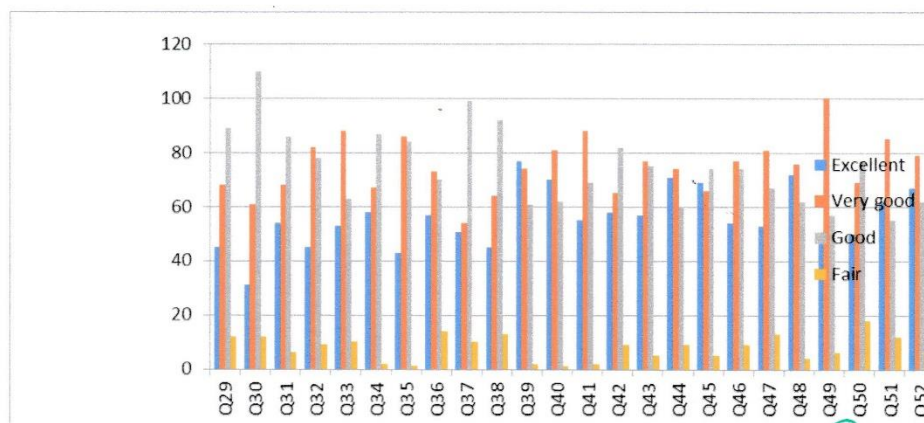

STUDENTS FEEDBACK ON STUDENT SUPPORT SERVICES 2020-2021

	Excellent	Very good	Good	Fair
Q29	45	68	89	12
Q30	31	61	110	12
Q31	54	68	86	6
Q32	45	82	78	9
Q33	53	88	63	10
Q34	58	67	87	2
Q35	43	86	84	1
Q36	57	73	70	14
Q37	51	54	99	10
Q38	45	64	92	13
Q39	77	74	61	2
Q40	70	81	62	1
Q41	55	88	69	2
Q42	58	65	82	9
Q43	57	77	75	5
Q44	71	74	60	9
Q45	69	66	74	5
Q46	54	77	74	9
Q47	53	81	67	13
Q48	72	76	62	4
Q49	51	100	57	6
Q50	50	69	77	18
Q51	62	85	55	12
Q52	67	79	62	6

Dr. Freda Gnanaselvam, Ph.D.,
Principal
M.M.E.S. Women's Arts & Science College
Melvisharam - 632 509