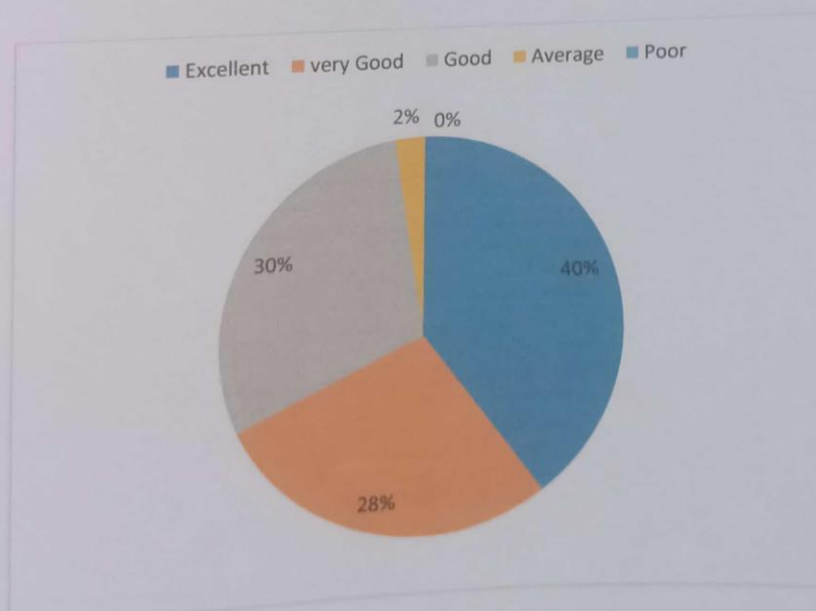

M.M.E.S. WOMEN'S ARTS AND SCIENCE COLLEGE

(Affiliated to Thiruvalluvar University)

Hakeem Nagar, Melvisharam - 632509

Walaja Taluk, Arcot Block Phone: 04172 266167, 266463

Email:mmeswe@yahoo.in website:www.mmescollege.com

Q3. The objectives designed for each of the course

Options	Responses	Percentage
Excellent	167	40
very Good	119	28
Good	124	30
Average	10	2
Poor	0	0

Dr. Freda Gnanaselvam, Ph.D.,
Principal
M.M.E.S. Women's Arts & Science College
Melvisharam - 632 509