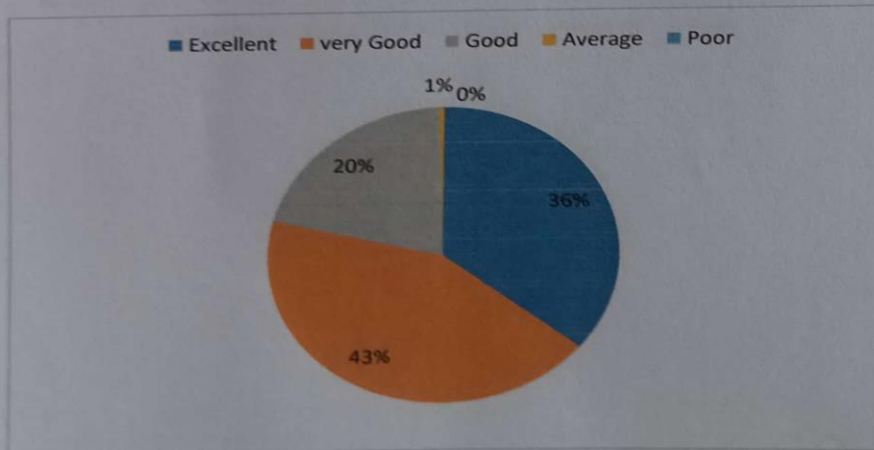

Q7. The internal evaluation system followed

Options	Responses	Percentage
Excellent	200	36
very Good	243	43.5
Good	115	20
Average	3	0.5
Poor	0	0

Dr. Freda Gnanaselvam, Ph.D.,
Principal
M.M.E.S. Women's Arts & Science College
Melvisharam - 632 509