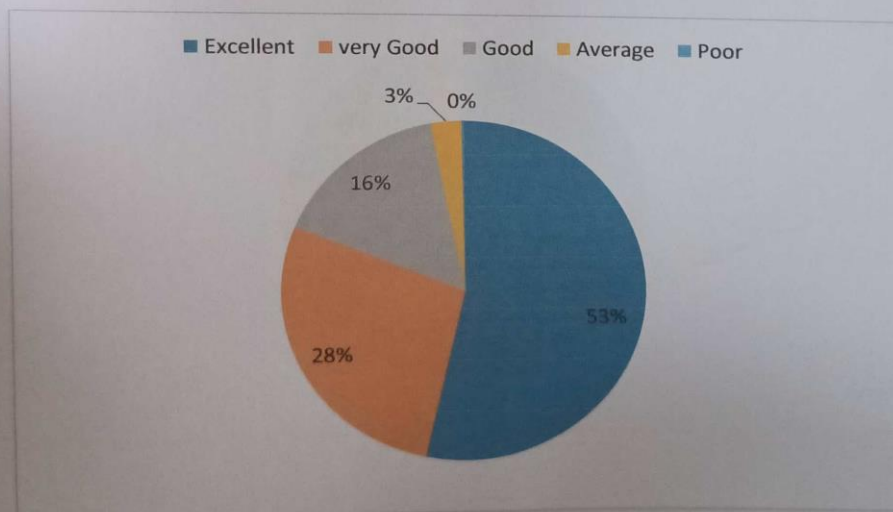

M.M.E.S. WOMEN'S ARTS AND SCIENCE COLLEGE

(Affiliated to Thiruvalluvar University)

Hakeem Nagar, Melvisharam - 632509
Walaja Taluk, Arcot Block Phone: 04172 266167, 266463
Email:mmeswc@yahoo.in website:www.mmescollege.com

STUDENTS FEEDBACK ON CURRICULUM ACADEMIC YEAR 2019-2020

Q1. Depth of syllabus content in relation to the competencies expected by Current global scenarios.

Options	Responses	Percentage
Excellent	236	54
very Good	122	28
Good	69	16
Average	12	1.8
Poor	1	0.2

Dr. Freda Gnanaselvam, Ph.D.,
Principal
M.M.E.S. Women's Arts & Science College
Melvisharam - 632 509