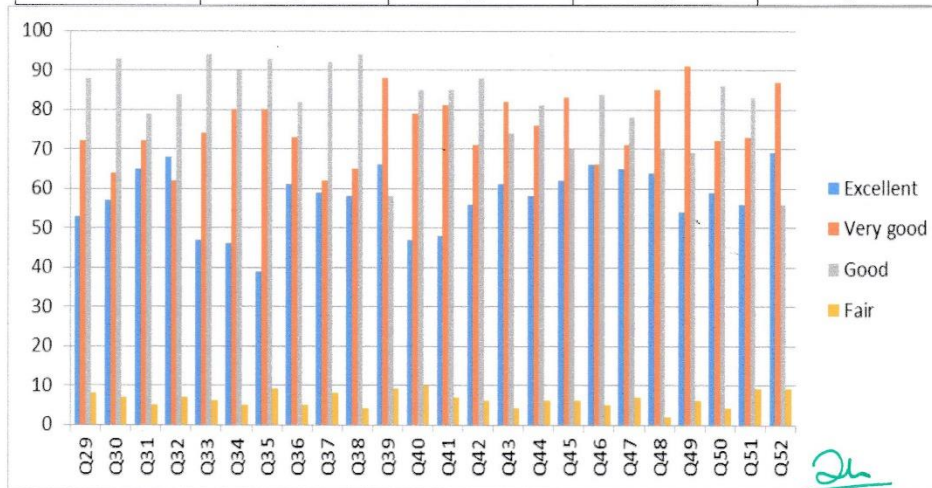

STUDENTS FEEDBACK ON STUDENT SUPPORT SERVICES 2021-2022

	Excellent	Very good	Good	Fair
Q29	53	72	88	8
Q30	57	64	93	7
Q31	65	72	79	5
Q32	68	62	84	7
Q33	47	74	94	6
Q34	46	80	90	5
Q35	39	80	93	9
Q36	61	73	82	5
Q37	59	62	92	8
Q38	58	65	94	4
Q39	66	88	58	9
Q40	47	79	85	10
Q41	48	81	85	7
Q42	56	71	88	6
Q43	61	82	74	4
Q44	58	76	81	6
Q45	62	83	70	6
Q46	66	66	84	5
Q47	65	71	78	7
Q48	64	85	70	2
Q49	54	91	69	6
Q50	59	72	86	4
Q51	56	73	83	9
Q52	69	87	56	9

Dr. Freda Gnanaselvam, Ph.D.
Principal
M.M.E.S. Women's Arts & Science College
Melvisharam - 632 509