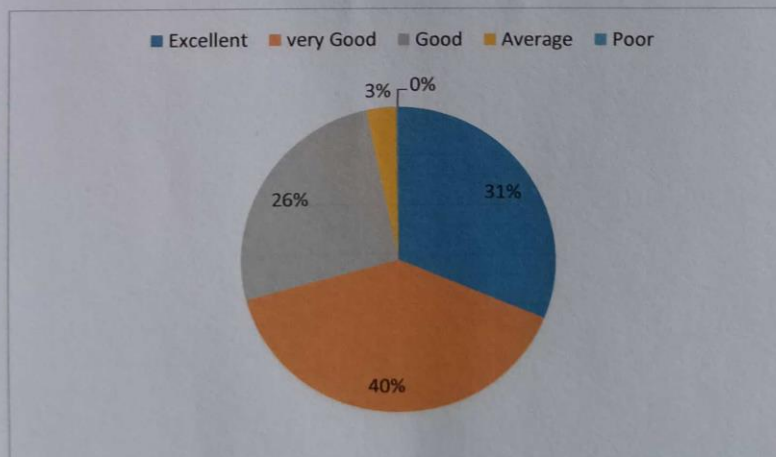

M.M.E.S. WOMEN'S ARTS AND SCIENCE COLLEGE

(Affiliated to Thiruvalluvar University)

Hakeem Nagar, Melvisharam - 632509

Walaja Taluk, Arcot Block Phone: 04172 266167, 266463

Email:mmeswc@yahoo.in website: www.mmeswc.edu.in

Q7. The internal evaluation system followed

Options	Responses	Percentage
Excellent	151	31
very Good	193	40
Good	125	25.8
Average	15	3
Poor	1	0.2

Dr. Freda Gnanaselvam, Ph.D.,
Principal
M.M.E.S. Women's Arts & Science College
Melvisharam - 632 509