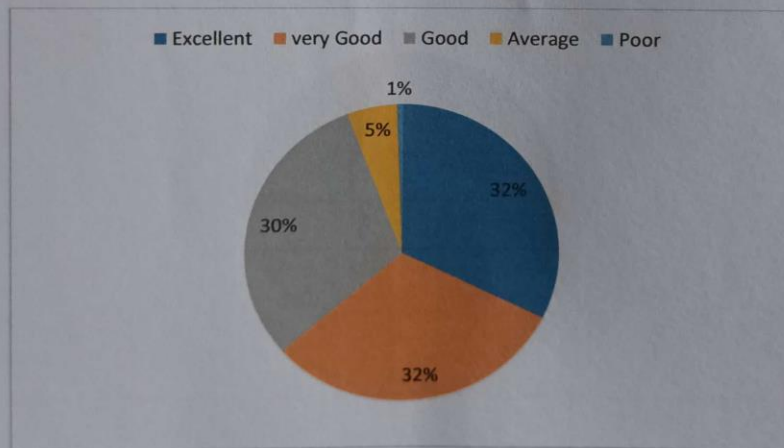

M.M.E.S. WOMEN'S ARTS AND SCIENCE COLLEGE

(Affiliated to Thiruvalluvar University)

Hakeem Nagar, Melvisharam - 632509

Walaja Taluk, Arcot Block Phone: 04172 266167, 266463

Email:mmeswc@yahoo.in website: www.mmeswc.edu.in

Q5. The design of the course in terms of extra learning

Options	Responses	Percentage
Excellent	156	32
very Good	153	31
Good	148	31
Average	25	5
Poor	3	1

Dr. Freda Gnanaselvam, Ph.D.,
Principal
M.M.E.S. Women's Arts & Science College
Melvisharam - 632 509