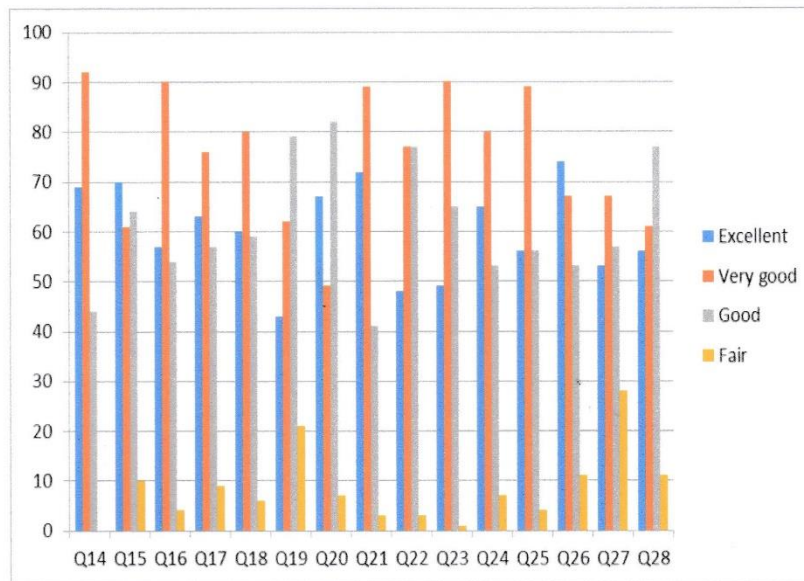

STUDENTS FEEDBACK ON INFRASTRUCTURE

2019-2020

	Excellent	Very good	Good	Fair
Q14	69	92	44	0
Q15	70	61	64	10
Q16	57	90	54	4
Q17	63	76	57	9
Q18	60	80	59	6
Q19	43	62	79	21
Q20	67	49	82	7
Q21	72	89	41	3
Q22	48	77	77	3
Q23	49	90	65	1
Q24	65	80	53	7
Q25	56	89	56	4
Q26	74	67	53	11
Q27	53	67	57	28
Q28	56	61	77	11

Dr. Freda Gnanaselvam, Ph.D.,
Principal
M.M.E.S. Women's Arts & Science College
Melvisharam - 632 509