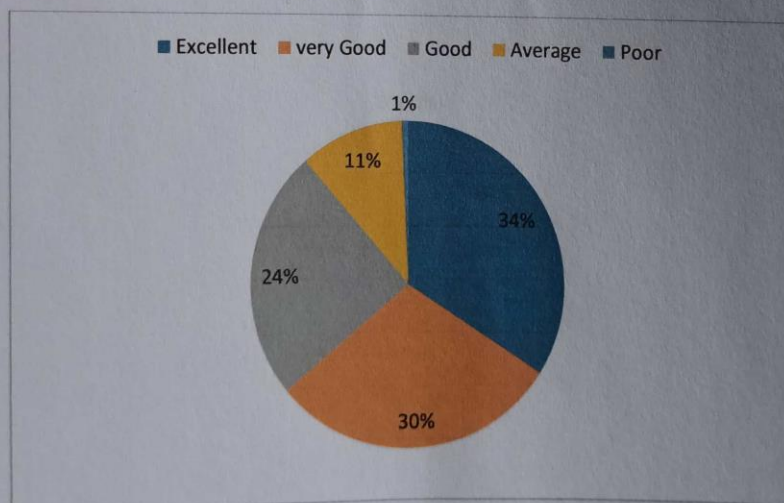

M.M.E.S. WOMEN'S ARTS AND SCIENCE COLLEGE

(Affiliated to Thiruvalluvar University)

Hakeem Nagar, Melvisharam - 632509

Walaja Taluk, Arcot Block Phone: 04172 266167, 266463

Email: mmeswc@yahoo.in website: www.mmeswc.edu.in

Q8. Opinion about library holdings for the syllabus of your course

Options	Responses	Percentage
Excellent	165	34
very Good	146	30
Good	119	25
Average	52	10
Poor	3	1

Dr. Freda Gnanaselvam, Ph.D.,
Principal
M.M.E.S. Women's Arts & Science College
Melvisharam - 632 509