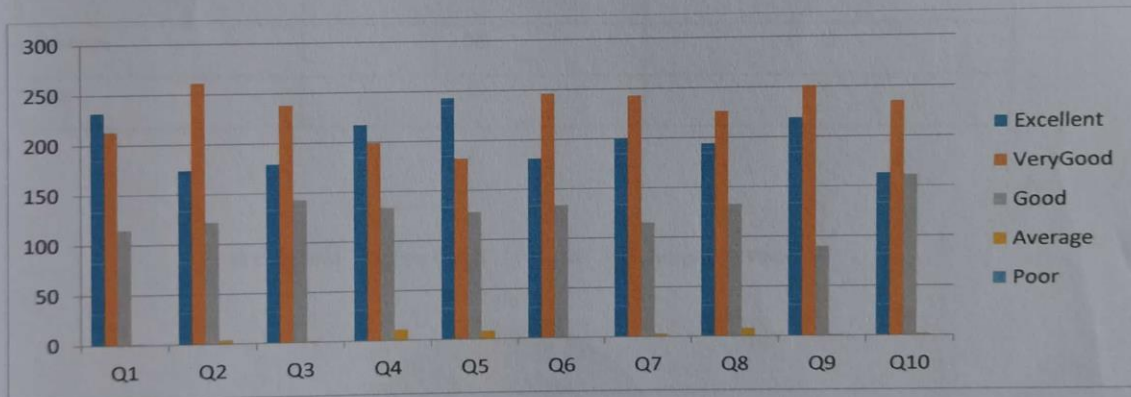

41.8% of the students rated 5 for the depth of syllabus content in relation to the competencies expected by Current global scenarios is excellent. 48% of the students rated 4 for the sequence of units in the syllabus. 42% of the students rated 4 for the objectives designed for each of the courses. 39% of the students rated 5 for the adequateness of the textbooks and reference books mentioned for the course. 43% of the students rated 5 for the design of the course in terms of extra learning. 44% of the students rated 4 for the design of the curriculum enhances employability. 43.5% of the students rated 4 for the internal evaluation system followed. 40% of the students rated 4 for the opinion about library holdings for the syllabus of your course. 45% of the students rated 4 for the syllabus generates curiosity to learn the subject. 42% of the students rated 4 for the flexibility in choosing the elective and their relevance to the specialization streams.