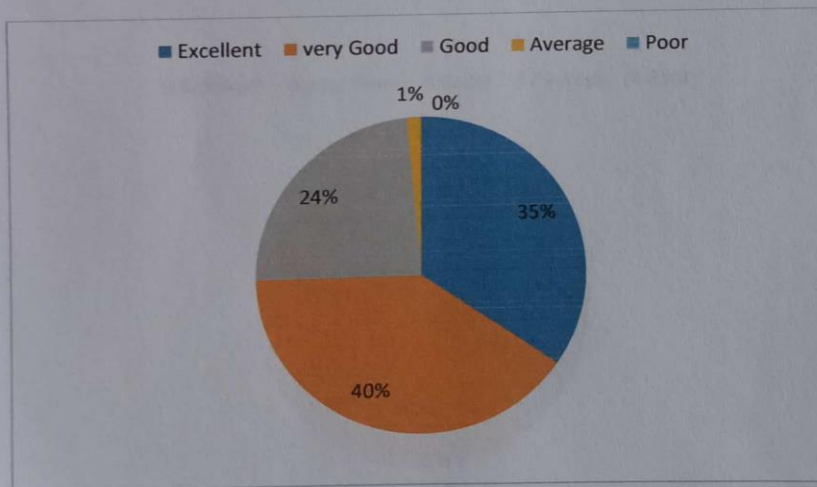

Q8. Opinion about library holdings for the syllabus of your course

Options	Responses	Percentage
Excellent	194	35
very Good	226	40
Good	133	24
Average	8	1
Poor	0	0

Dr. Freda Gnanaselvam, Ph.D.,
Principal
M.M.E.S. Women's Arts & Science College
Melvisharam - 632 509