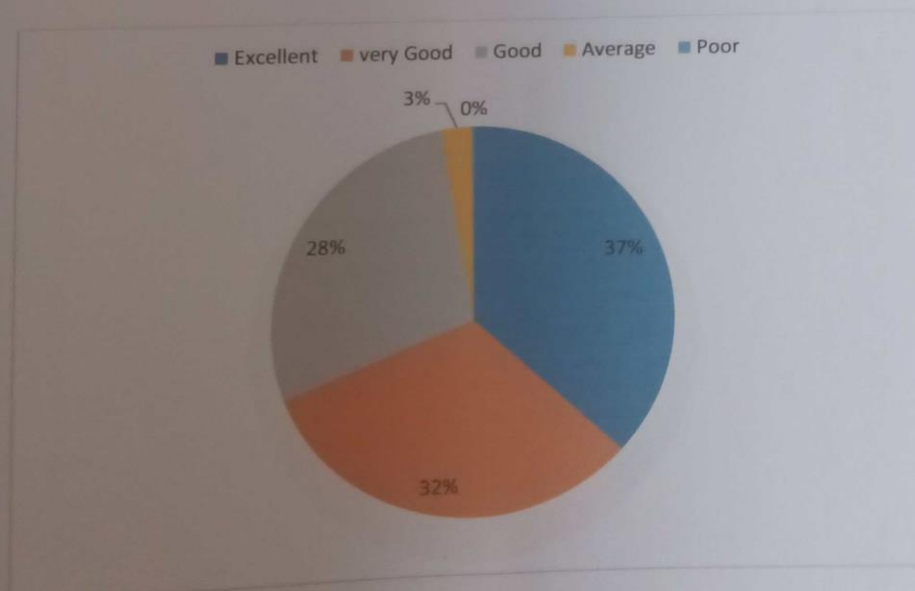

M.M.E.S. WOMEN'S ARTS AND SCIENCE COLLEGE
(Affiliated to Thiruvalluvar University)

Hakeem Nagar, Melvisharam - 632509

Walaja Taluk, Arcot Block Phone: 04172 266167, 266463

Email:mmeswc@yahoo.in website:www.mmescollege.com

Q3. The objectives designed for each of the course

Options	Responses	Percentage
Excellent	162	37
very Good	142	32
Good	124	28
Average	11	2.8
Poor	1	0.2

Dr. Freda Gnanaselvam, Ph.D.,
Principal
M.M.E.S. Women's Arts & Science College
Melvisharam - 632 509