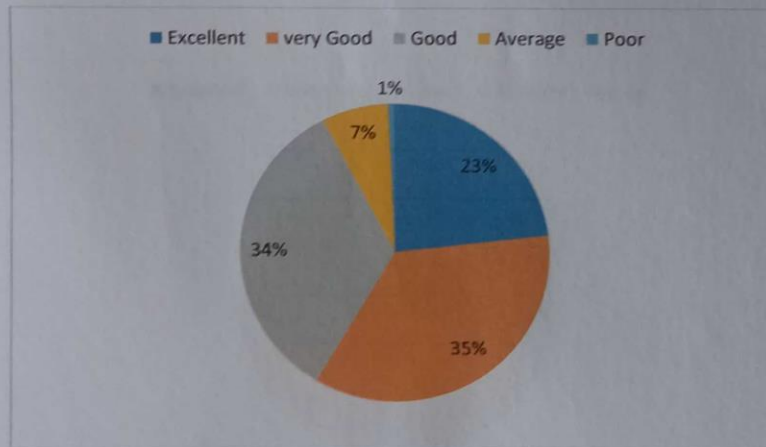

M.M.E.S. WOMEN'S ARTS AND SCIENCE COLLEGE

(Affiliated to Thiruvalluvar University)

Hakeem Nagar, Melvisharam - 632509

Walaja Taluk, Arcot Block Phone: 04172 266167, 266463

Email: mmeswc@yahoo.in website: www.mmeswc.edu.in

Q6. The design of the curriculum to enhance employability

Options	Responses	Percentage
Excellent	112	23
very Good	172	35
Good	164	34
Average	34	7
Poor	3	1

Dr. Freda Gnanaselvam, Ph.D.,
Principal
M.M.E.S. Women's Arts & Science College
Melvisharam - 632 509