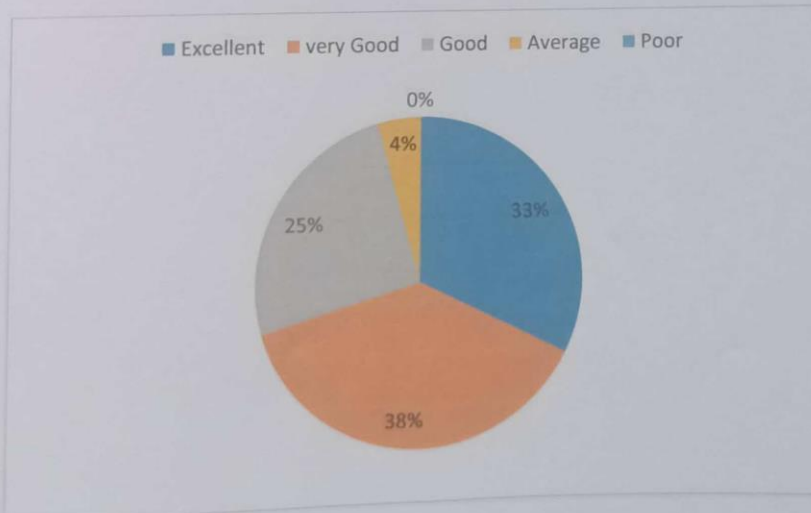

M.M.E.S. WOMEN'S ARTS AND SCIENCE COLLEGE
(Affiliated to Thiruvalluvar University)

Hakeem Nagar, Melvisharam - 632509
Walaja Taluk, Arcot Block Phone: 04172 266167, 266463
Email: mmeswc@yahoo.in website: www.mmescollege.com

Q5. The design of the course in terms of extra learning

Options	Responses	Percentage
Excellent	136	32
very Good	160	38
Good	106	25
Average	18	5
Poor	0	0

Dr. Freda Gnanaselvam, Ph.D.,
Principal
M.M.E.S. Women's Arts & Science Collage
Melvisharam - 632 509