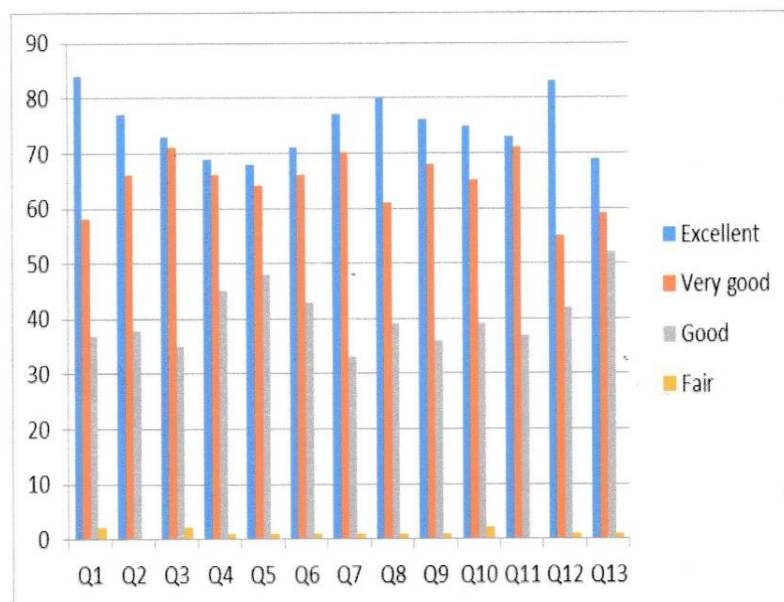

STUDENTS FEEDBACK ON CURRICULUM & TEACHING

2022-2023

	Excellent	Very good	Good	Fair
Q1	84	58	37	2
Q2	77	66	38	0
Q3	73	71	35	2
Q4	69	66	45	1
Q5	68	64	48	1
Q6	71	66	43	1
Q7	77	70	33	1
Q8	80	61	39	1
Q9	76	68	36	1
Q10	75	65	39	2
Q11	73	71	37	0
Q12	83	55	42	1
Q13	69	59	52	1

Dr. Freda Gnanaselvam, Ph.D.,
Principal
M.M.E.S. Women's Arts & Science College
Melvisharam - 632 509