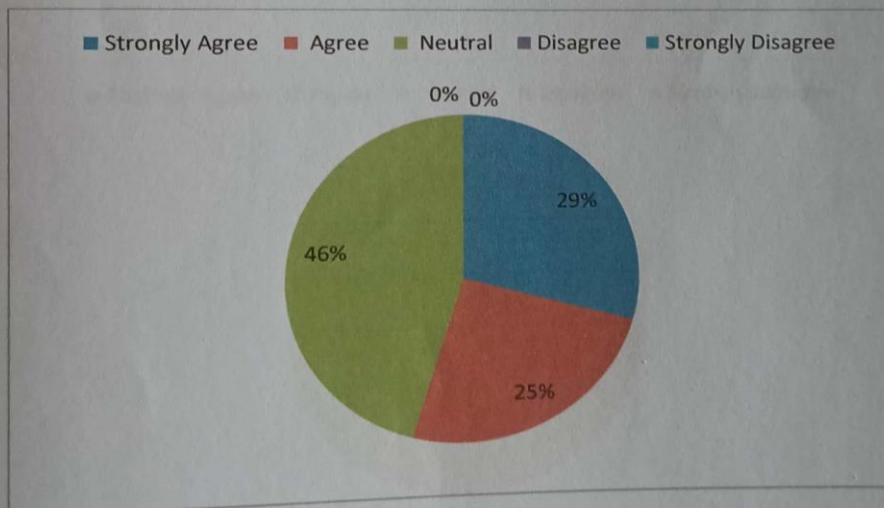

M.M.E.S. WOMEN'S ARTS AND SCIENCE COLLEGE

(Affiliated to Thiruvalluvar University)

Hakeem Nagar, Melvisharam - 632509

Walaja Taluk, Arcot Block Phone: 04172 266167, 266463

Email:mmeswc@yahoo.in website:www.mmescollege.com

Q8. The syllabus allows explorative learning.

Options	Responses	Percentage
Strongly Agree	22	29
Agree	19	25
Neutral	34	46
Disagree	0	0
Strongly Disagree	0	0

Dr. Freda Gnanaselvam, Ph.D.,
Principal
M.M.E.S. Women's Arts & Science College
Melvisharam - 632 509