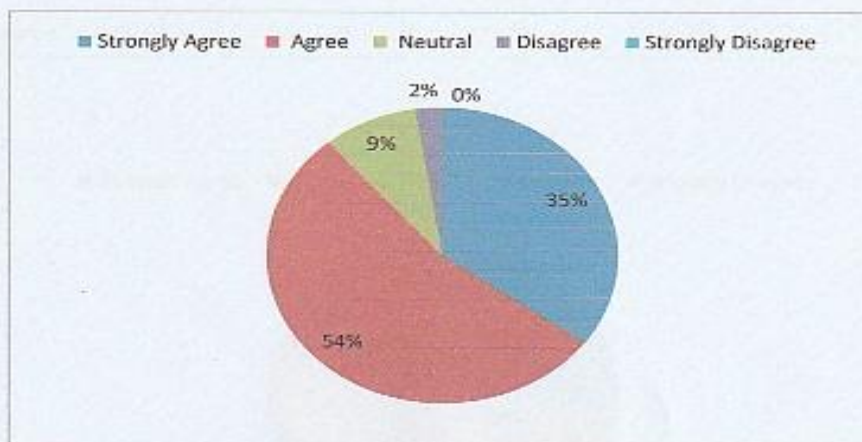

Q3. The content of the course has been presented from simple to complex form.

Options	Responses	Percentage
Strongly Agree	28	35
Agree	43	54
Neutral	7	9
Disagree	2	2
Strongly Disagree	0	0

Dr. Freda Gnanaselvam, Ph.D.,
Principal
M.M.E.S. Women's Arts & Science College
Melvisharam - 632 509