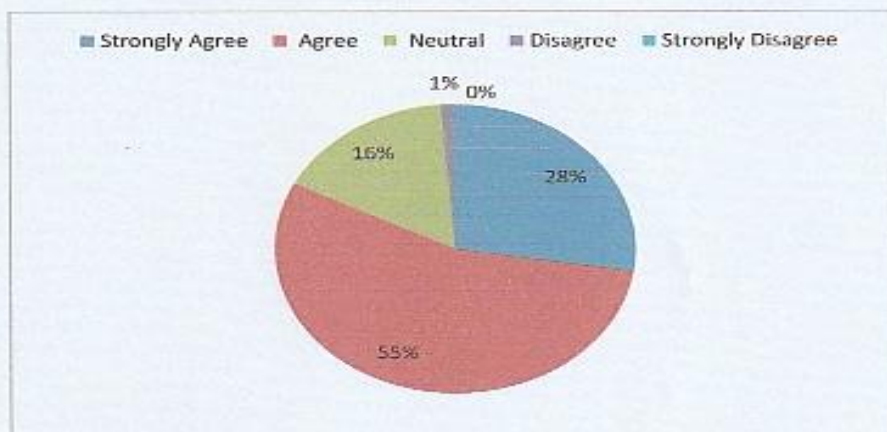

Q4. The Syllabus has Neutral balance between theory and application

Options	Responses	Percentage
Strongly Agree	22	28
Agree	44	55
Neutral	13	16
Disagree	1	1
Strongly Disagree	0	0

Dr. Freda Gnanaselvam, Ph.D.,
Principal
M.M.E.S. Women's Arts & Science College
Melvisharam - 632 509