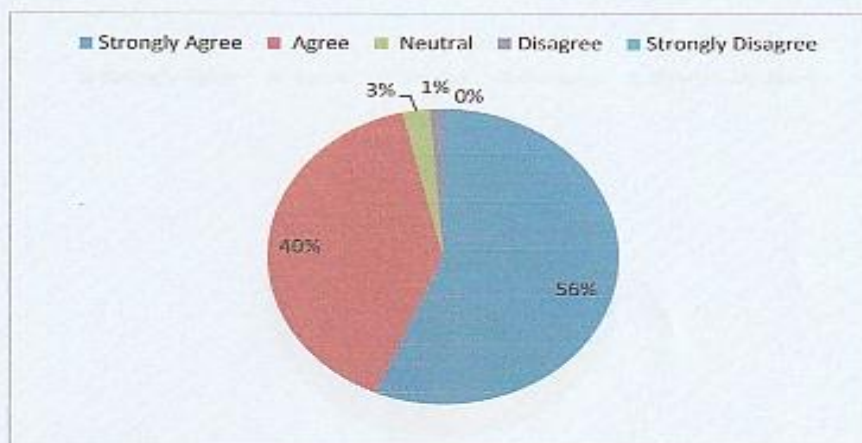

M.M.E.S. WOMEN'S ARTS AND SCIENCE COLLEGE

(Affiliated to Thiruvalluvar University)

Hakeem Nagar, Melvisharam - 632509

Walaja Taluk, Arcot Block Phone: 04172 266167, 266463

Email:mmeswc@yahoo.in website:www.mmeswc.edu.in

STAFF FEEDBACK ON CURRICULUM

ACADEMIC YEAR 2021-2022

Q1. Syllabus content is suitable to the course

Options	Responses	Percentage
Strongly Agree	45	56
Agree	32	41
Neutral	2	3
Disagree	1	1
Strongly Disagree	0	0

Dr. Freda Gnanaselvam, Ph.D.,
Principal

M.M.E.S. Women's Arts & Science College
Melvisharam - 632 509