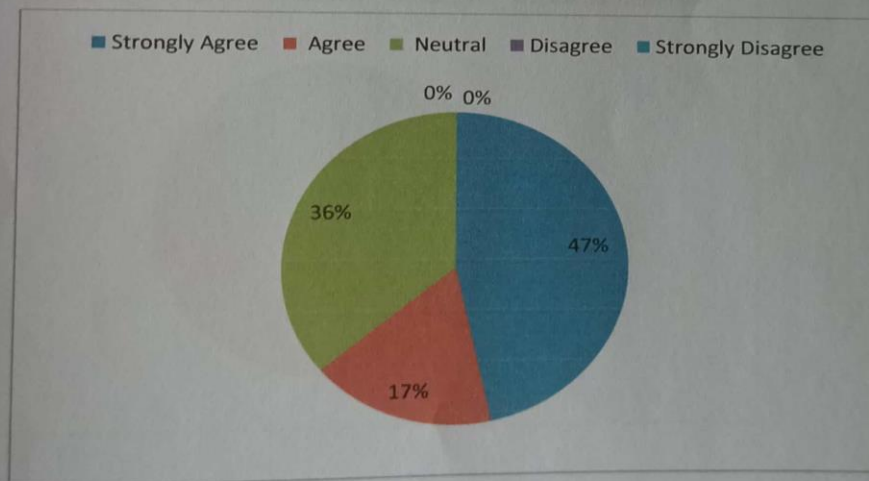

M.M.E.S. WOMEN'S ARTS AND SCIENCE COLLEGE
(Affiliated to Thiruvalluvar University)

Hakeem Nagar, Melvisharam - 632509
Walaja Taluk, Arcot Block Phone: 04172 266167, 266463
Email:mmeswc@yahoo.in website:www.mmescollege.com

Q4. The Syllabus has Neutral balance between theory and application

Options	Responses	Percentage
Strongly Agree	35	47
Agree	13	17
Neutral	27	36
Disagree	0	0
Strongly Disagree	0	0

Dr. Freda Gnanaselvam, Ph.D.,
Principal
M.M.E.S. Women's Arts & Science College
Melvisharam - 632 509