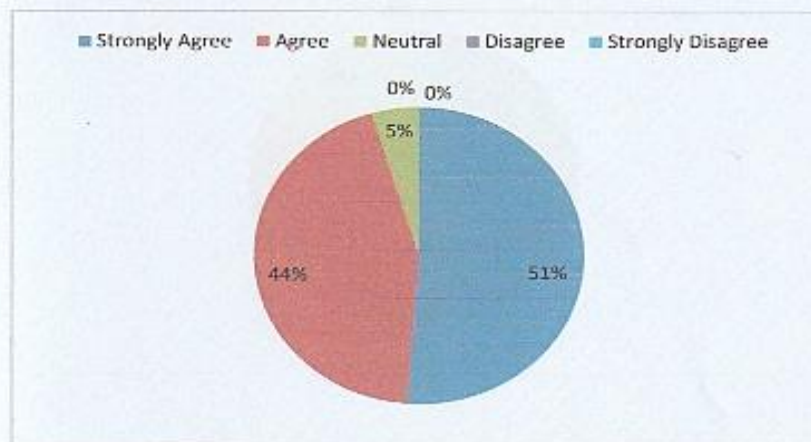

M.M.E.S. WOMEN'S ARTS AND SCIENCE COLLEGE

(Affiliated to Thiruvalluvar University)

Hakeem Nagar, Melvisharam - 632509

Walaja Taluk, Arcot Block Phone: 04172 266167, 266463

Email:mmeswc@yahoo.in website:www.mmeswc.edu.in

. Q2. Tests and Examinations are conducted well in time with proper coverage of all units in the curriculum.

Options	Responses	Percentage
Strongly Agree	38	51
Agree	21	28
Neutral	16	21
Disagree	0	0
Strongly Disagree	0	0

Dr. Freda Gnanaselvam, Ph.D.,
Principal
M.M.E.S. Women's Arts & Science College
Melvisharam - 632 509