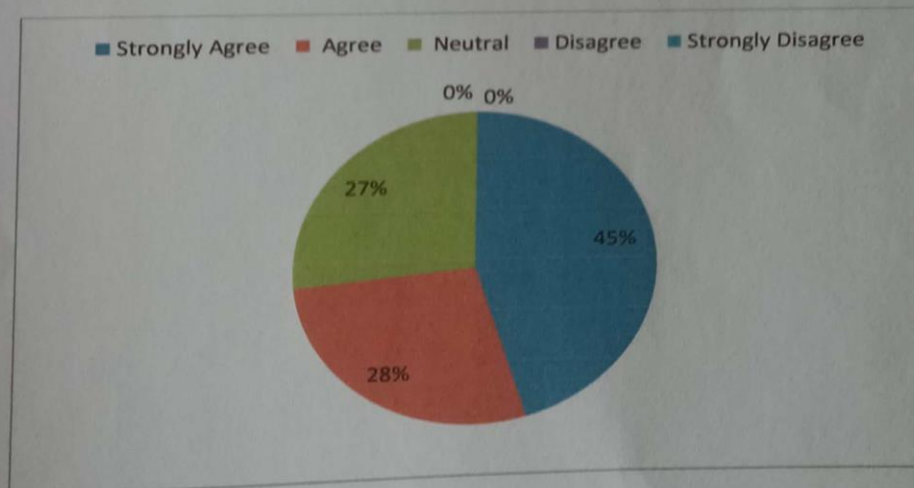

M.M.E.S. WOMEN'S ARTS AND SCIENCE COLLEGE
(Affiliated to Thiruvalluvar University)
Hakeem Nagar, Melvisharam - 632509
Walaja Taluk, Arcot Block Phone: 04172 266167, 266463
Email:mmeswc@yahoo.in website:www.mmescollege.com

Q6. Sufficient number of prescribed books are available in the library.

Options	Responses	Percentage
Strongly Agree	34	45
Agree	21	28
Neutral	20	27
Disagree	0	0
Strongly Disagree	0	0

Dr. Freda Gnanaselvam, Ph.D.,
Principal
M.M.E.S. Women's Arts & Science College
Melvisharam - 632 509