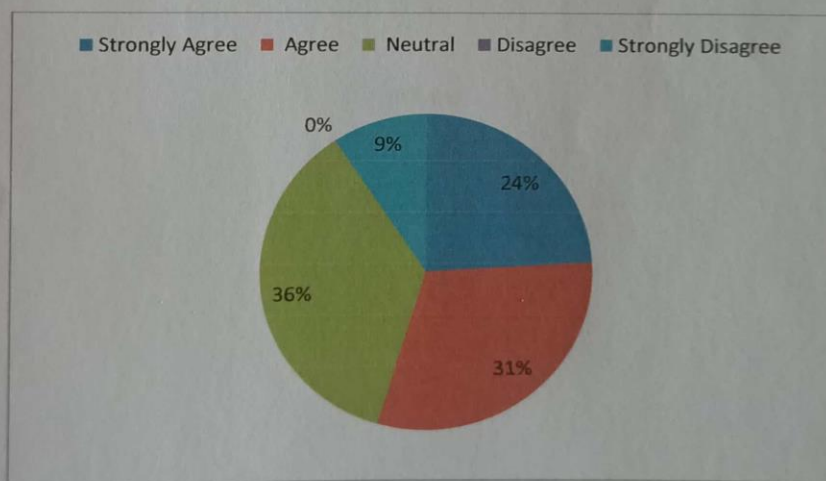

M.M.E.S. WOMEN'S ARTS AND SCIENCE COLLEGE
(Affiliated to Thiruvalluvar University)

Hakeem Nagar, Melvisharam - 632509
Walaja Taluk, Arcot Block Phone: 04172 266167, 266463
Email: mmeswc@yahoo.in website: www.mmescollege.com

Q3. The content of the course has been presented from simple to complex form.

Options	Responses	Percentage
Strongly Agree	18	24
Agree	23	31
Neutral	27	36
Disagree	0	0
Strongly Disagree	7	9

Dr. Freda Gnanaselvam, Ph.D.,
Principal
M.M.E.S. Women's Arts & Science College
Melvicharam - 632 509