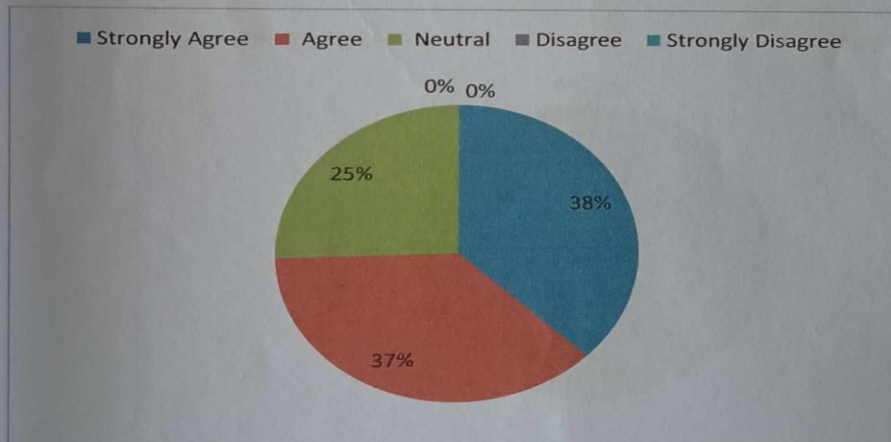

Q5. The curriculum has been helpful for higher Education/ Employability

Options	Responses	Percentage
Strongly Agree	28	37
Agree	28	38
Neutral	19	25
Disagree	0	0
Strongly Disagree	0	0

Dr. Freda Gnanaselvam, Ph.D.
Principal
M.M.E.S. Women's Arts & Science College
Melvisharam - 632 509