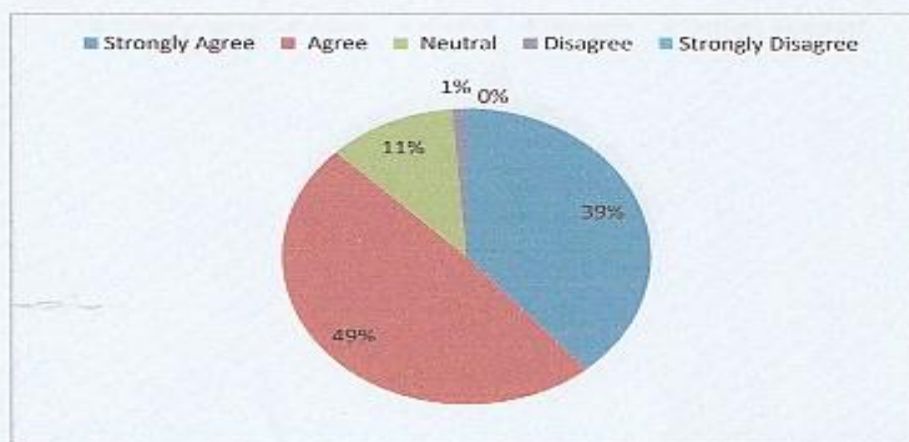

M.M.E.S. WOMEN'S ARTS AND SCIENCE COLLEGE

(Affiliated to Thiruvalluvar University)

Hakeem Nagar, Melvisharam - 632509

Walaja Taluk, Arcot Block Phone: 04172 266167, 266463

Email:mmeswc@yahoo.in website: www.mmeswc.edu.in

Q9. The curriculum has scope for internship/ training/ research.

Options	Responses	Percentage
Strongly Agree	31	39
Agree	39	49
Neutral	9	11
Disagree	1	1
Strongly Disagree	0	0

Dr. Freda Gnanaselvam, Ph.D.,
Principal
M.M.E.S. Women's Arts & Science College
Melvisharam - 632 509