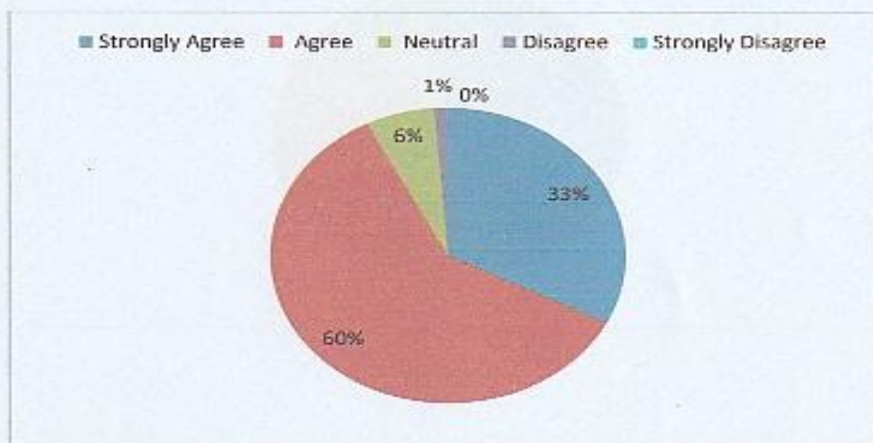

M.M.E.S. WOMEN'S ARTS AND SCIENCE COLLEGE

(Affiliated to Thiruvalluvar University)

Hakeem Nagar, Melvisharam - 632509

Walaja Taluk, Arcot Block Phone: 04172 266167, 266463

Email: mmeswc@yahoo.in website: www.mmeswc.edu.in

Q2. Tests and Examinations are conducted well in time with proper coverage of all units in the curriculum

Options	Responses	Percentage
Strongly Agree	26	33
Agree	48	60
Neutral	5	6
Disagree	1	1
Strongly Disagree	0	0

Dr. Freda Gnanaselvam, Ph.D.,
Principal
M.M.E.S. Women's Arts & Science College
Melvisharam - 632 509