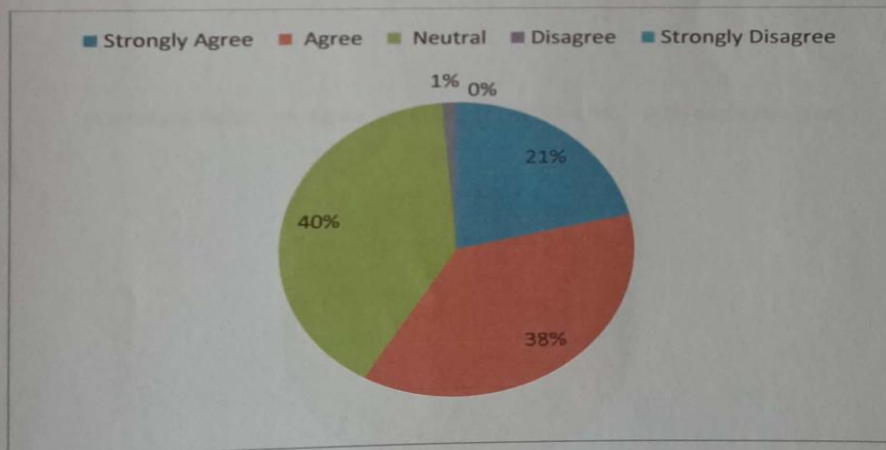

M.M.E.S. WOMEN'S ARTS AND SCIENCE COLLEGE

(Affiliated to Thiruvalluvar University)

Hakeem Nagar, Melvisharam - 632509

Walaja Taluk, Arcot Block Phone: 04172 266167, 266463

Email:mmeswc@yahoo.in website:www.mmescollege.com

Q9. The curriculum has scope for internship/ training/ research.

Options	Responses	Percentage
Strongly Agree	16	22
Agree	28	37
Neutral	30	40
Disagree	1	1
Strongly Disagree	0	0

Dr. Freda Gnanaselvam, Ph.D.,
Principal
M.M.E.S. Women's Arts & Science College
Melvisharam - 632 509