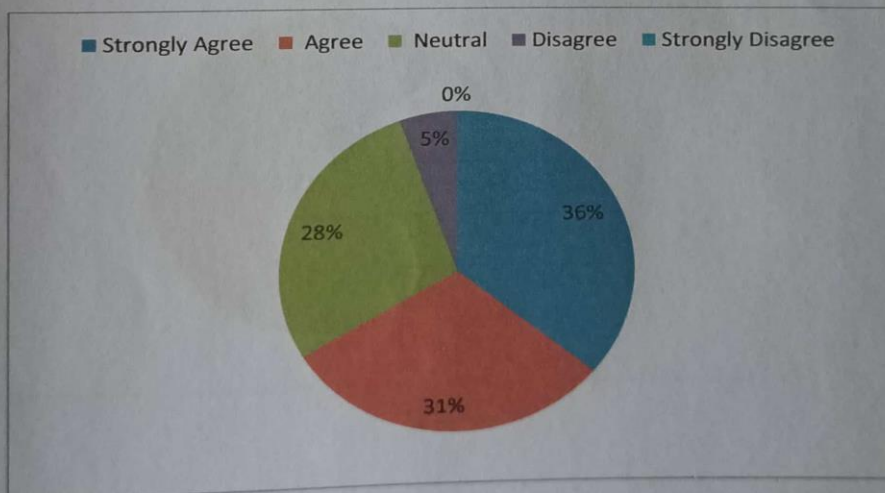

Email:mmeswc@yahoo.in website:www.mmescollege.com

Q4. The Syllabus has Neutral balance between theory and application

Options	Responses	Percentage
Strongly Agree	27	36
Agree	23	31
Neutral	21	28
Disagree	4	5
Strongly Disagree	0	0