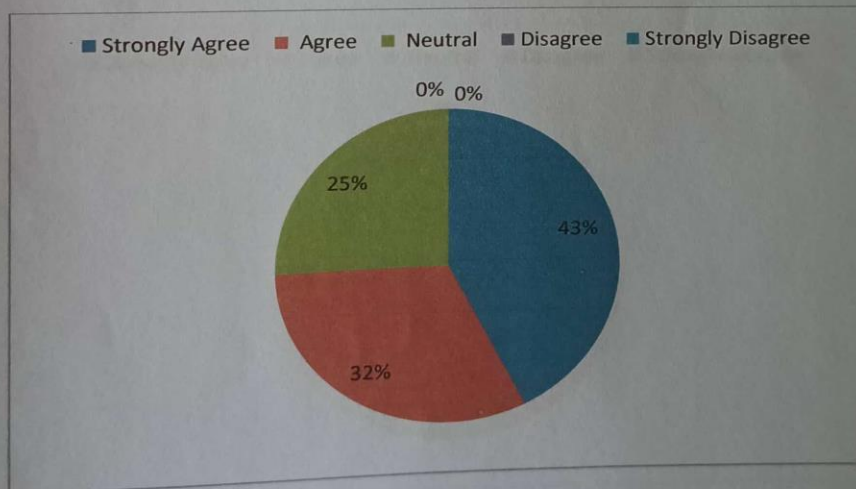

Options	Responses	Percentage
Strongly Agree	32	42
Agree	24	33
Neutral	19	25
Disagree	0	0
Strongly Disagree	0	0

Dr. Freda Gnanaselvam, Ph.D.,
Principal
M.M.E.S. Women's Arts & Science College
Melvisharam - 632 509