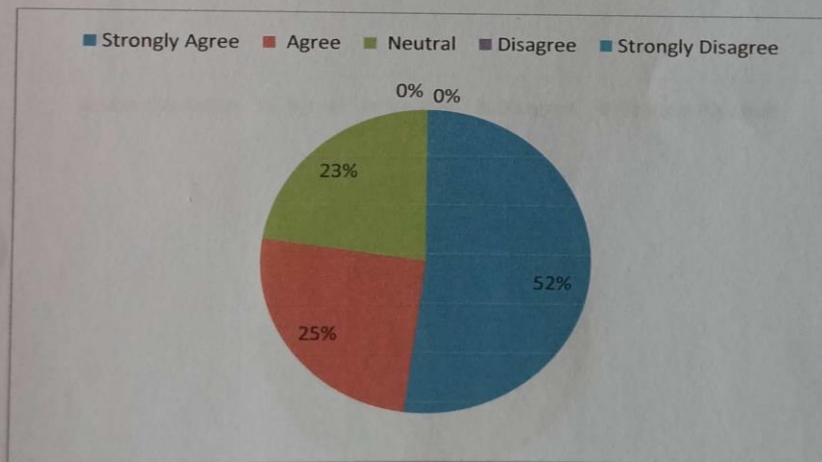

Options	Responses	Percentage
Strongly Agree	39	52
Agree	19	25
Neutral	17	23
Disagree	0	0
Strongly Disagree	0	0

Dr. Freda Gnanaselvam, Ph.D.,
Principal
M.M.E.S. Women's Arts & Science College
Melvisharam - 632 509