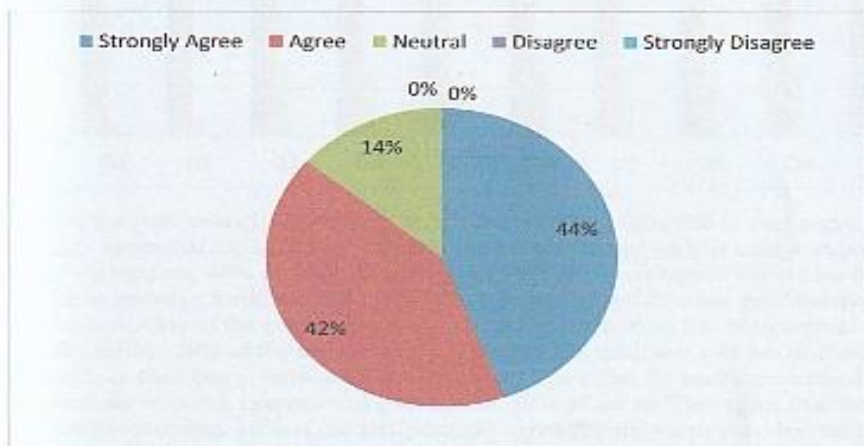

M.M.E.S. WOMEN'S ARTS AND SCIENCE COLLEGE

(Affiliated to Thiruvalluvar University)

Hakeem Nagar, Melvisharam - 632509

Walaja Taluk, Arcot Block Phone: 04172 266167, 266463

Email:mmeswc@yahoo.in website:www.mmeswc.edu.in

Q10. There is ample scope to adopt new techniques of teaching such as seminar, presentations, group discussion, projects, etc

Options	Responses	Percentage
Strongly Agree	24	32
Agree	20	27
Neutral	28	37
Disagree	3	4
Strongly Disagree	0	0

Dr. Freda Gnanaselvam, Ph.D.,
Principal

M.M.E.S. Women's Arts & Science College
Melvisharam - 632 509