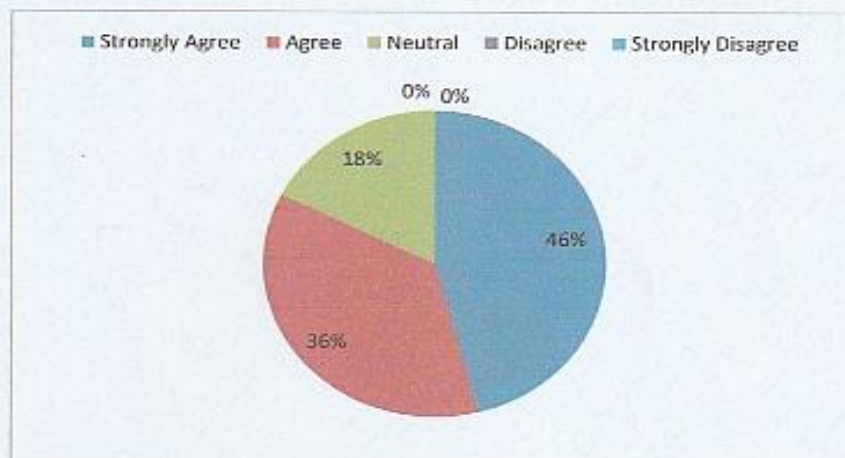

M.M.E.S. WOMEN'S ARTS AND SCIENCE COLLEGE
(Affiliated to Thiruvalluvar University)

Hakeem Nagar, Melvisharam - 632509

Walaja Taluk, Arcot Block Phone: 04172 266167, 266463

Email:mmeswc@yahoo.in website:www.mmeswc.edu.in

Q7. The books prescribed/ listed as reference material are relevant, updated and appropriate.

Options	Responses	Percentage
Strongly Agree	27	36
Agree	24	32
Neutral	24	32
Disagree	0	0
Strongly Disagree	0	0

Dr. Freda Gnanaselvam, Ph.D.,
Principal
M.M.E.S. Women's Arts & Science College
Melvisharam - 632 509