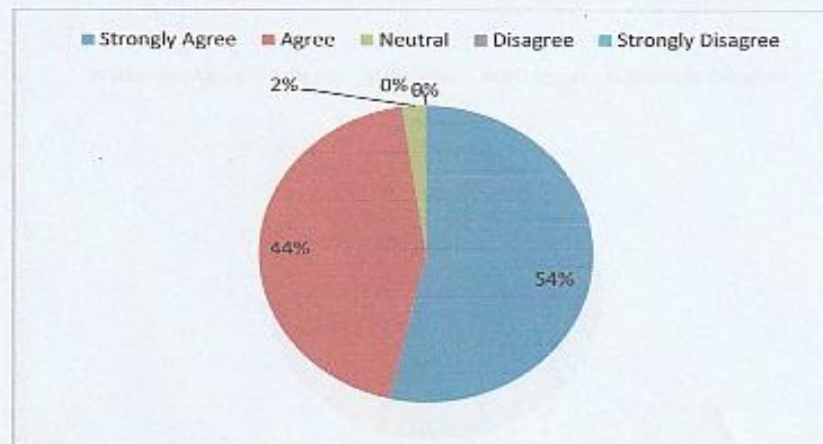

Walaja Taluk, Arcot Block Phone: 04172 266167, 266463

Email:mmeswc@yahoo.in website:www.mmeswc.edu.in

STAFF FEEDBACK ON CURRICULUM

ACADEMIC YEAR 2022-2023

Q1. Syllabus content is suitable to the course

Options	Responses	Percentage
Strongly Agree	39	52
Agree	20	27
Neutral	16	21
Disagree	0	0
Strongly Disagree	0	0