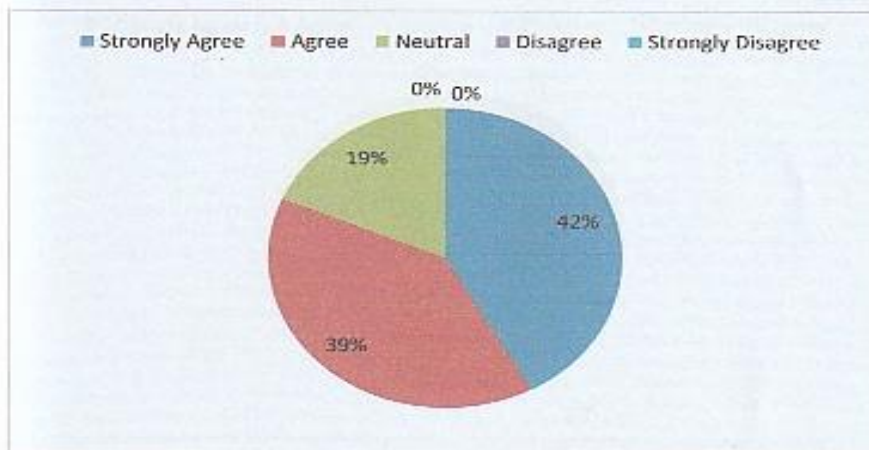

M.M.E.S. WOMEN'S ARTS AND SCIENCE COLLEGE

(Affiliated to Thiruvalluvar University)

Hakeem Nagar, Melvisharam - 632509

Walaja Taluk, Arcot Block Phone: 04172 266167, 266463

Email:mmeswc@yahoo.in website:www.mmeswc.edu.in

Q9. The curriculum has scope for internship/ training/ research.

Options	Responses	Percentage
Strongly Agree	25	33
Agree	18	24
Neutral	26	35
Disagree	6	8
Strongly Disagree	0	0

Dr. Freda Gnanaselvam, Ph.D.,
Principal
M.M.E.S. Women's Arts & Science College
Melvisharam - 632 509