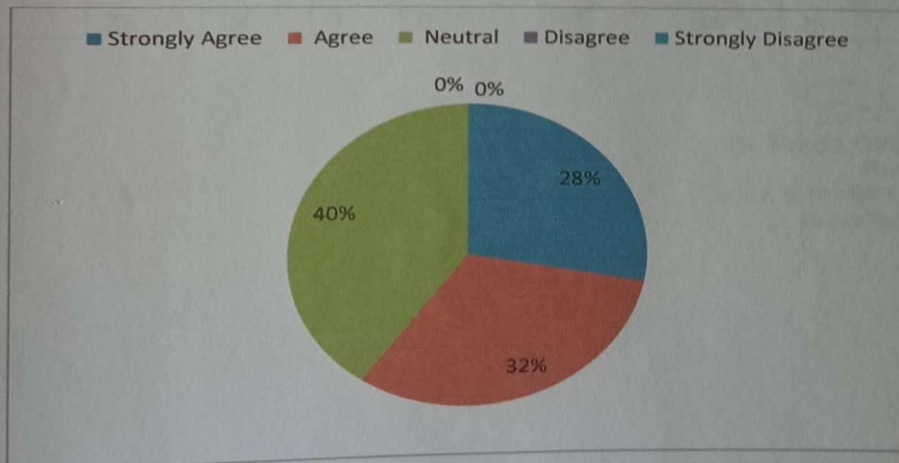

Options	Responses	Percentage
Strongly Agree	21	28
Agree	24	32
Neutral	30	40
Disagree	0	0
Strongly Disagree	0	0

Dr. Freda Gnanaselvam, Ph.D.,
Principal
M.M.E.S. Women's Arts & Science College
Melvisharam - 632 509