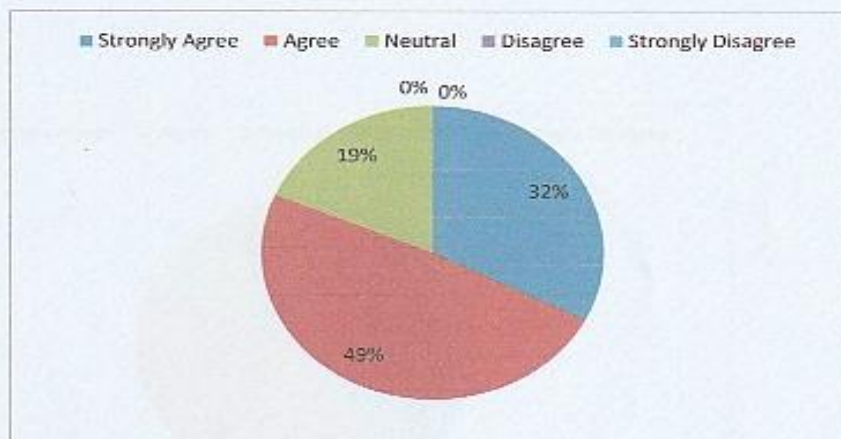

M.M.E.S. WOMEN'S ARTS AND SCIENCE COLLEGE

(Affiliated to Thiruvalluvar University)

Hakeem Nagar, Melvisharam - 632509

Walaja Taluk, Arcot Block Phone: 04172 266167, 266463

Email:mmeswc@yahoo.in website:www.mmeswc.edu.in

Q8. The syllabus allows explorative learning.

Options	Responses	Percentage
Strongly Agree	25	33
Agree	23	31
Neutral	27	36
Disagree	0	0
Strongly Disagree	0	0

Dr. Freda Gnanaselvam, Ph.D.,
Principal
M.M.E.S. Women's Arts & Science College
Melvisharam - 632 509