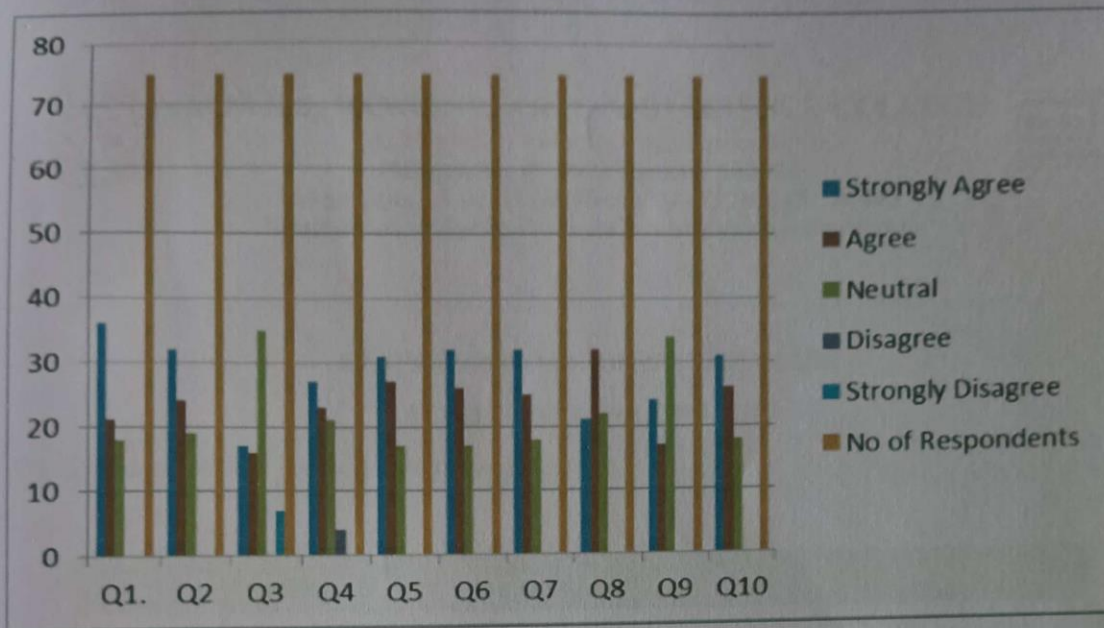

48% of the staff strongly agree that the syllabus content is suitable to the course, 42% of the staff strongly agree that the tests and examinations are conducted well in time with proper coverage of all units in the curriculum, 46% of the staff neutral with the statement that the content of the course has been presented from simple to complex form, 36% of the staff strongly agree that the syllabus has good balance between theory and application, 41% of the staff strongly agree that the curriculum has been helpful for higher Education/ Employability, 43% of the staff strongly agree that the sufficient number of prescribed books are available in the library, 42% of the staff strongly agree that the books prescribed/ listed as reference material are relevant, updated and appropriate, 42% of the staff are agree that the syllabus allows explorative learning, 45% of the staff are neutral with the statement that the curriculum has scope for internship/ training/ research and 41% of the staff are strongly agree that there is ample scope to adopt new techniques of teaching such as seminar, presentations, group discussion, projects, etc.

Dr. Freda Gnanaselvam, Ph.D.,
Principal
M.M.E.S. Women's Arts & Science College
Melvisharam - 632 509