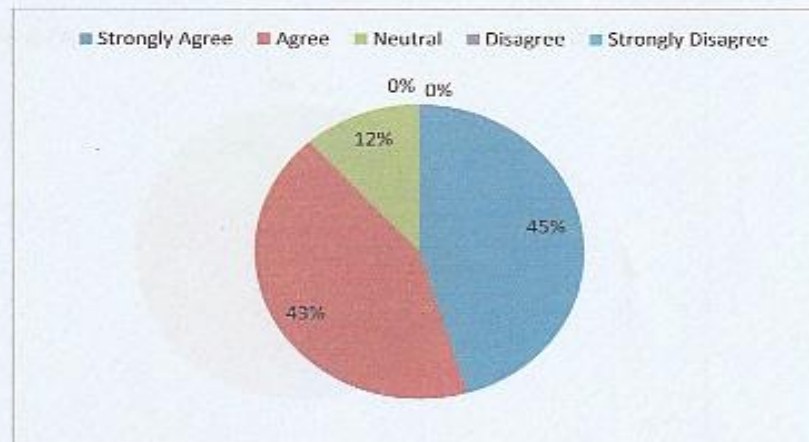

M.M.E.S. WOMEN'S ARTS AND SCIENCE COLLEGE

(Affiliated to Thiruvalluvar University)

Hakeem Nagar, Melvisharam - 632509

Walaja Taluk, Arcot Block Phone: 04172 266167, 266463

Email:mmeswc@yahoo.in website:www.mmeswc.edu.in

Q5. The curriculum has been helpful for higher Education/ Employability

Options	Responses	Percentage
Strongly Agree	27	36
Agree	24	32
Neutral	24	32
Disagree	0	0
Strongly Disagree	0	0

Dr. Freda Gnanaselvam, Ph.D.,
Principal
M.M.E.S. Women's Arts & Science College
Melvisharam - 632 509