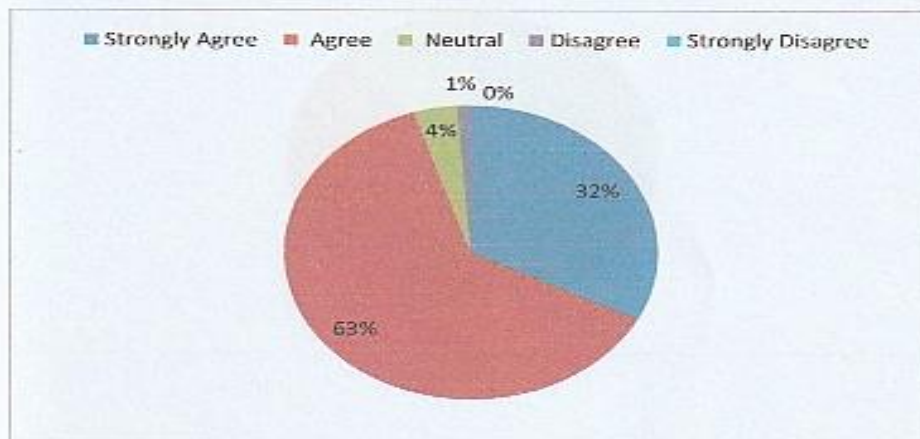

M.M.E.S. WOMEN'S ARTS AND SCIENCE COLLEGE

(Affiliated to Thiruvalluvar University)

Hakeem Nagar, Melvisharam - 632509

Walaja Taluk, Arcot Block Phone: 04172 266167, 266463

Email:mmeswc@yahoo.in website: www.mmeswc.edu.in

Q5. The curriculum has been helpful for higher Education/ Employability

Options	Responses	Percentage
Strongly Agree	26	33
Agree	50	63
Neutral	3	4
Disagree	1	0
Strongly Disagree	0	0

Dr. Freda Gnanaselvam, Ph.D.,
Principal
M.M.E.S. Women's Arts & Science College
Melvisharam - 632 509