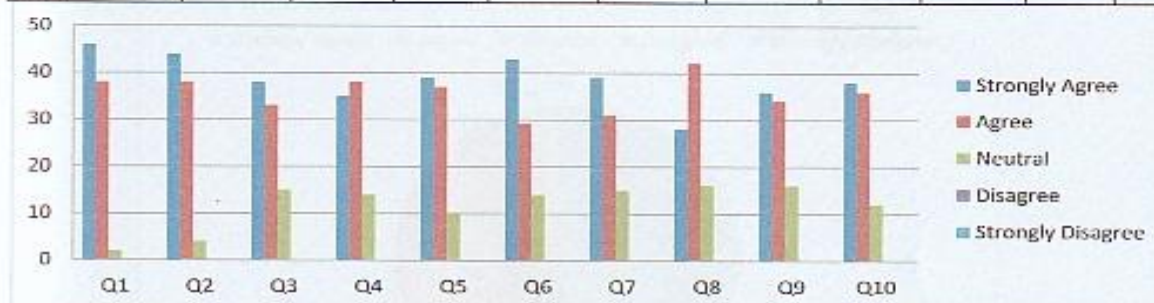

M.M.E.S. WOMEN'S ARTS AND SCIENCE COLLEGE

(Affiliated to Thiruvalluvar University)

Hakeem Nagar, Melvisharam – 632509

	Academic year 2021-2022					Percentage				
	Strongly agree	Agree	Neutral	Dis agree	Strongly Disagree	Strongly agree	Agree	Neutral	Dis agree	Strongly Disagree
Q1.	46	38	2	0	0	54	44	2	0	0
Q2	44	38	4	0	0	51	44	5	0	0
Q3	38	33	15	0	0	44	39	17	0	0
Q4	35	38	14	0	0	40	44	16	0	0
Q5	39	37	10	0	0	45	43	12	0	0
Q6	43	29	14	0	0	50	34	16	0	0
Q7	39	31	15	0	0	46	36	18	0	0
Q8	28	42	18	0	0	33	48	19	0	0
Q9	36	34	16	0	0	42	40	18	0	0
Q10	38	36	12	0	0	44	42	14		

54% of the staff strongly agree that the syllabus content is suitable to the course, 51% of the staff strongly agree that the tests and examinations are conducted well in time with proper coverage of all units in the curriculum, 44% of the staff strongly agree that the content of the course has been presented from simple to complex form, 44% of the staff agree that the syllabus has good balance between theory and application, 45% of the staff strongly agree that the curriculum has been helpful for higher Education/ Employability, 50% of the staff strongly agree that the sufficient number of prescribed books are available in the library, 46% of the staff strongly agree that the books prescribed/ listed as reference material are relevant, updated and appropriate, 48% of the staff are agree that the syllabus allows explorative learning, 42% of the staff strongly agree that the curriculum has scope for internship/ training/ research and 44% of the staff strongly agree that there is ample scope to adopt new techniques of teaching such as seminar, presentations, group discussion, projects, etc

Dr. Freda Gnanaselvam, Ph.D.
Principal
M.M.E.S. Women's Arts & Science College
Melvisharam - 632 509