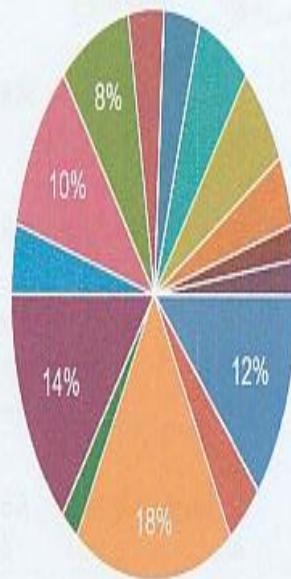

M.M.E.S. WOMEN'S ARTS AND SCIENCE COLLEGE

(Affiliated to Thiruvalluvar University)

Hakeem Nagar, Melvisharam - 632509

Walaja Taluk, Arcot Block Phone: 04172 266167, 266463

Email:mmeswc@yahoo.in website: www.mmeswc.edu.in

Select course name

50 responses

- U04 - B.A English
- U08 - B.B.A
- U09 - B.C.A
- U10 - B.Com (Gen)
- U11 - B.Com (CA)
- U16 - B.Sc (Biotechnology)
- U18 - B.Sc (Computer Science)
- U23 - B.Sc (ISM)

1/3

Dr. Freda Gnanaselvam, Ph.D.,
Principal
M.M.E.S. Women's Arts & Science College
Melvisharam - 632 509