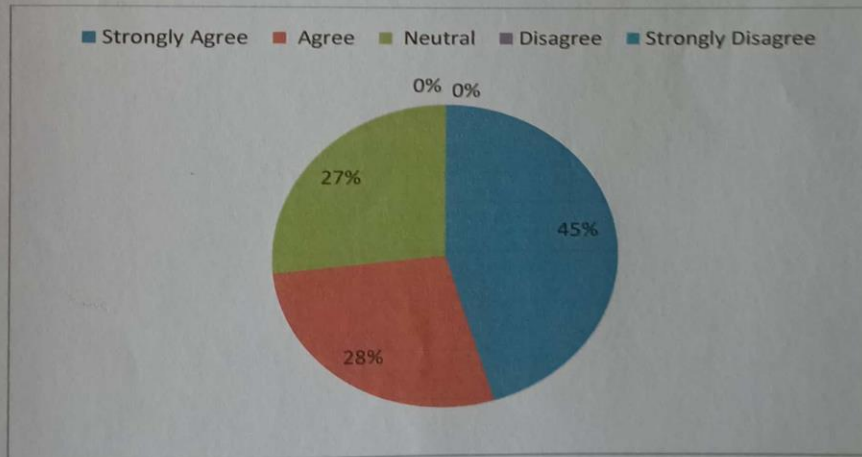

M.M.E.S. WOMEN'S ARTS AND SCIENCE COLLEGE
(Affiliated to Thiruvalluvar University)

Hakeem Nagar, Melvisharam - 632509
Walaja Taluk, Arcot Block Phone: 04172 266167, 266463
Email:mmeswc@yahoo.in website:www.mmescollege.com

Q6. Sufficient number of prescribed books are available in the library.

Options	Responses	Percentage
Strongly Agree	34	45
Agree	21	28
Neutral	20	27
Disagree	0	0
Strongly Disagree	0	0

Dr. Freda Gnanaselvam, Ph.D.,
Principal
M.M.E.S. Women's Arts & Science College
Melvisharam - 632 509