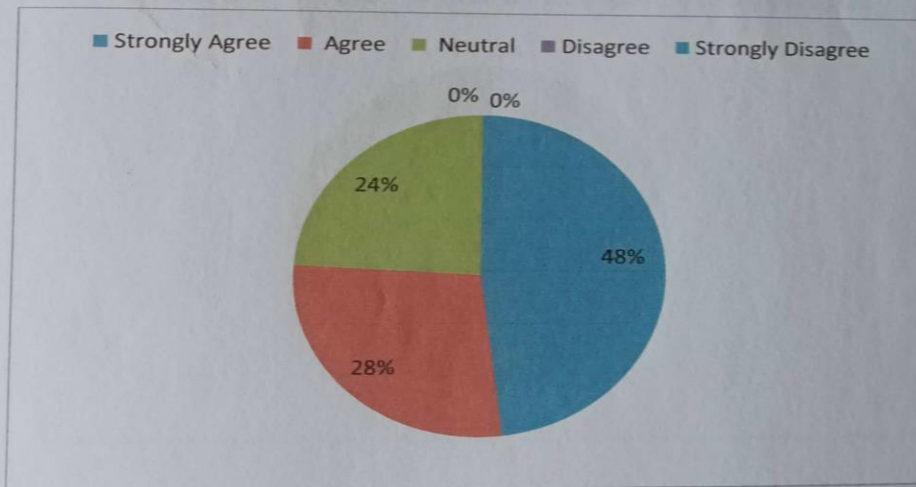

M.M.E.S. WOMEN'S ARTS AND SCIENCE COLLEGE
(Affiliated to Thiruvalluvar University)

Hakeem Nagar, Melvisharam - 632509
Walaja Taluk, Arcot Block Phone: 04172 266167, 266463
Email: mmeswc@yahoo.in website: www.mmescollege.com

STAFF FEEDBACK ON CURRICULUM
ACADEMIC YEAR 2019-2020

Q1. Syllabus content is suitable to the course

Options	Responses	Percentage
Strongly Agree	36	48
Agree	21	28
Neutral	18	24
Disagree	0	0
Strongly Disagree	0	0

Dr. Freda Gnanaselvam, Ph.D.,
Principal
M.M.E.S. Women's Arts & Science College
Melvisharam - 632 509