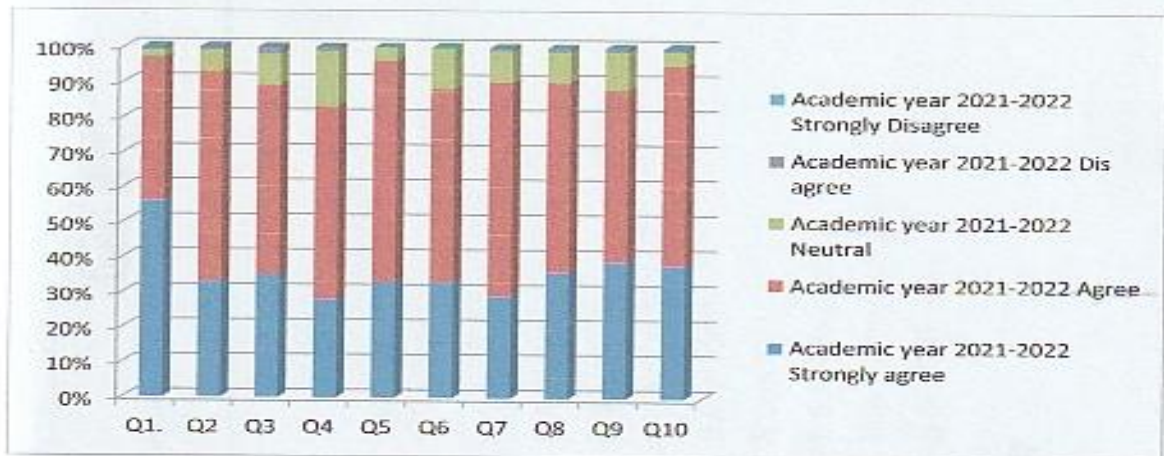

56% of the staff strongly agree that the syllabus content is suitable to the course, 60% of the staff agree that the tests and examinations are conducted well in time with proper coverage of all units in the curriculum, 54% of the staff agree that the content of the course has been presented from simple to complex form, 55% of the staff agree that the syllabus has good balance between theory and application, 63% of the staff agree that the curriculum has been helpful for higher Education/ Employability, 55% of the staff agree that the sufficient number of prescribed books are available in the library, 61% of the staff agree that the books prescribed/ listed as reference material are relevant, updated and appropriate, 54% of the staff are agree that the syllabus allows explorative learning, 49% of the staff agree that the curriculum has scope for internship/ training/ research and 57% of the staff agree that there is ample scope to adopt new techniques of teaching such as seminar, presentations, group discussion, projects, etc.

Dr. Freda Gnanaselvam, Ph.D.,
Principal
M.M.E.S. Women's Arts & Science College
Melvisharam - 632 509