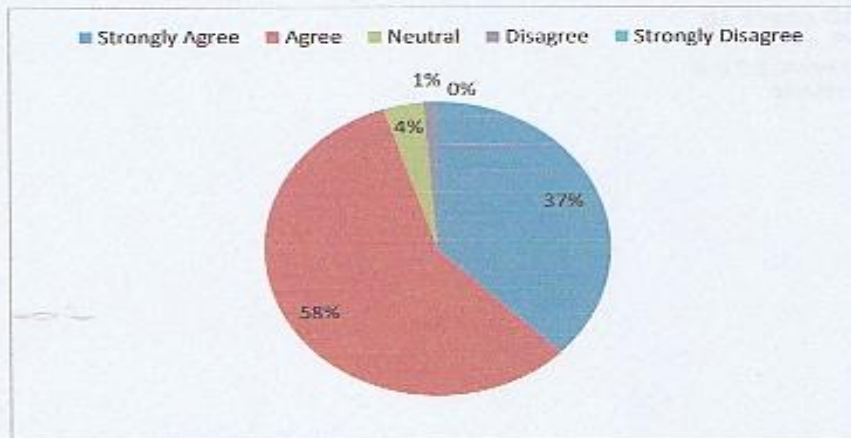

M.M.E.S. WOMEN'S ARTS AND SCIENCE COLLEGE

(Affiliated to Thiruvalluvar University)

Hakeem Nagar, Melvisharam - 632509

Walaja Taluk, Arcot Block Phone: 04172 266167, 266463

Email:mmeswc@yahoo.in website: www.mmeswc.edu.in

Q10. There is ample scope to adopt new techniques of teaching such as seminar, presentations, group discussion, projects, etc

Options	Responses	Percentage
Strongly Agree	30	38
Agree	46	57
Neutral	3	4
Disagree	1	1
Strongly Disagree	0	0

Dr. Freda Gnanaselvam, Ph.D.,
Principal
M.M.E.S. Women's Arts & Science College
Melvisharam - 632 509