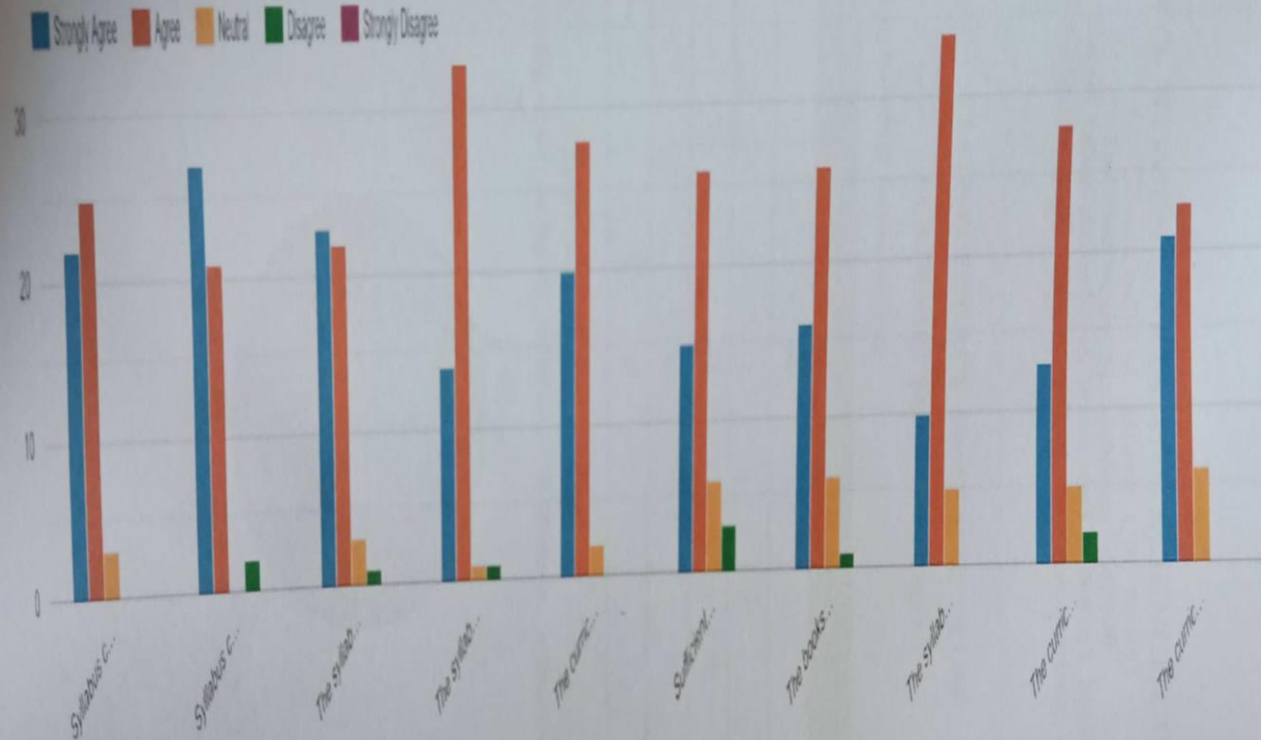

M.M.E.S. WOMEN'S ARTS AND SCIENCE COLLEGE

(Affiliated to Thiruvalluvar University)

Hakeem Nagar, Melvisharam - 632509

Walaja Taluk, Arcot Block Phone: 04172 266167, 266463

Email: mmeswc@yahoo.in website: www.mmeswc.edu.in

Majority of the Staff strongly agree that the tests and examinations are conducted well in time with proper coverage of all units in the curriculum and the content of the course has been presented from simple to complex form, Majority of staff agree that the Syllabus content is suitable to the course, The Syllabus has good balance between theory and application, the curriculum has been helpful for higher Education/ Employability, sufficient number of prescribed books are available in the library, the books prescribed/ listed as reference material are relevant, updated and appropriate, the syllabus allows explorative learning, the curriculum has scope for internship/ training, research and there is ample scope to adopt new techniques of teaching such as seminar, presentations, group discussion, projects, etc.

Dr. Freda Gnanaselvam, Ph.D.,
Principal
M.M.E.S. Women's Arts & Science College
Melvisharam - 632 509