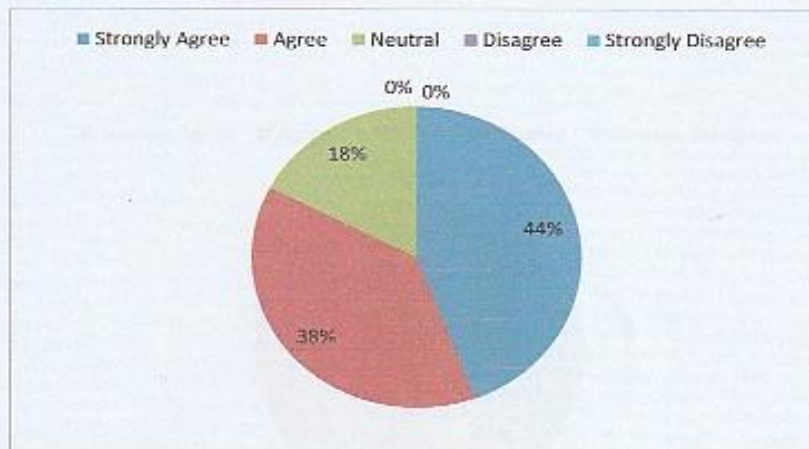

Q3. The content of the course has been presented from simple to complex form.

Options	Responses	Percentage
Strongly Agree	24	32
Agree	26	35
Neutral	25	33
Disagree	0	0
Strongly Disagree	0	0

Dr. Freda Gnanaseivam, Ph.D.,
Principal
M.M.E.S. Women's Arts & Science College
Melvisharam - 632 509