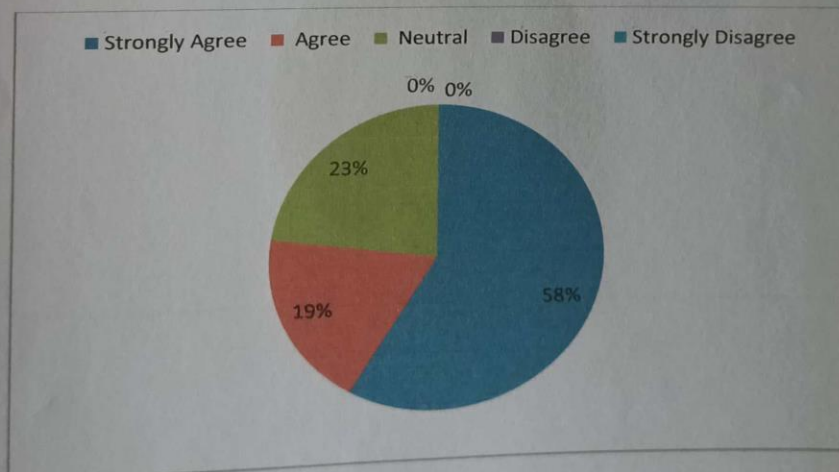

Walaja Taluk, Arcot Block Phone: 04172 266167, 266463

Email:mmeswc@yahoo.in website:www.mmescollege.com

STAFF FEEDBACK ON CURRICULUM

ACADEMIC YEAR 2018-2019

Q1. Syllabus content is suitable to the course

Options	Responses	Percentage
Strongly Agree	44	59
Agree	14	19
Neutral	17	22
Disagree	0	0
Strongly Disagree	0	0