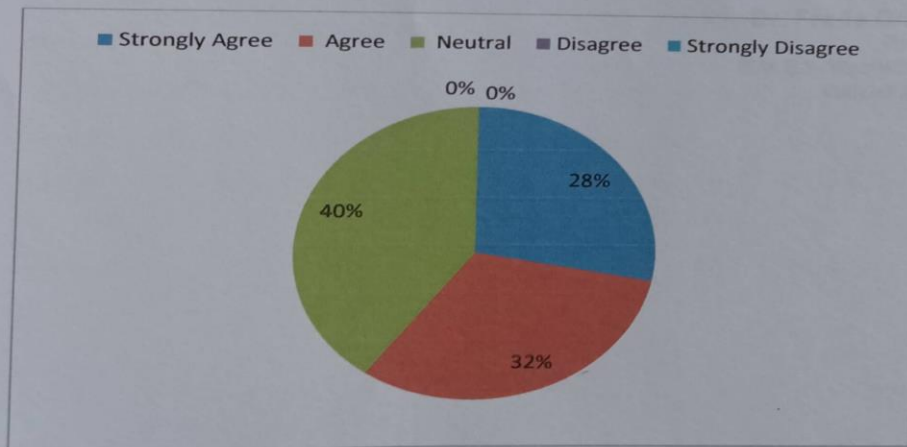

M.M.E.S. WOMEN'S ARTS AND SCIENCE COLLEGE
(Affiliated to Thiruvalluvar University)

Hakeem Nagar, Melvisharam - 632509
Walaja Taluk, Arcot Block Phone: 04172 266167, 266463
Email: mmeswc@yahoo.in website: www.mmescollege.com

Q10. There is ample scope to adopt new techniques of teaching such as seminar, presentations, group discussion, projects, etc

Options	Responses	Percentage
Strongly Agree	21	28
Agree	24	32
Neutral	30	40
Disagree	0	0
Strongly Disagree	0	0

Dr. Freda Gnanaselvam, Ph.D.,
Principal
M.M.E.S. Women's Arts & Science College
Melvisharam - 632 509