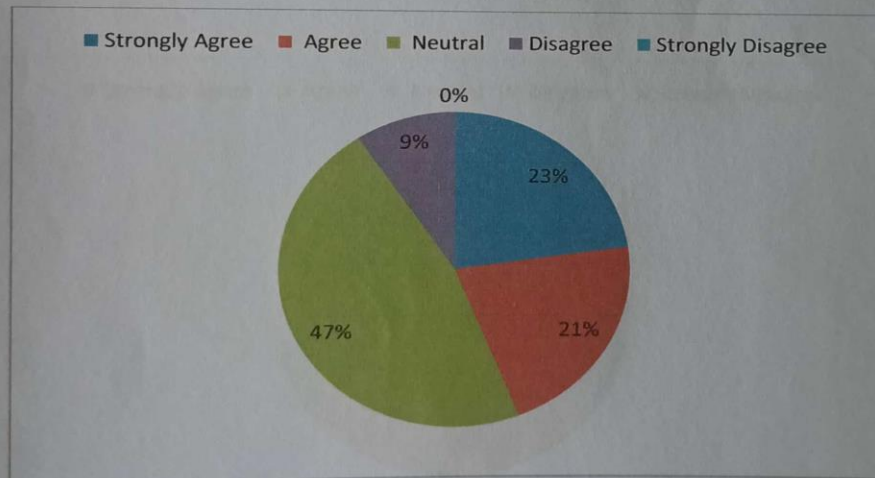

M.M.E.S. WOMEN'S ARTS AND SCIENCE COLLEGE

(Affiliated to Thiruvalluvar University)

Hakeem Nagar, Melvisharam - 632509

Walaja Taluk, Arcot Block Phone: 04172 266167, 266463

Email: mmeswc@yahoo.in website: www.mmescollege.com

Q3. The content of the course has been presented from simple to complex form.

Options	Responses	Percentage
Strongly Agree	17	23
Agree	16	22
Neutral	35	46
Disagree	7	9
Strongly Disagree	0	0

Dr. Freda Gnanaselvam, Ph.D.,
Principal

M.M.E.S. Women's Arts & Science College
Melvisharam - 632 509