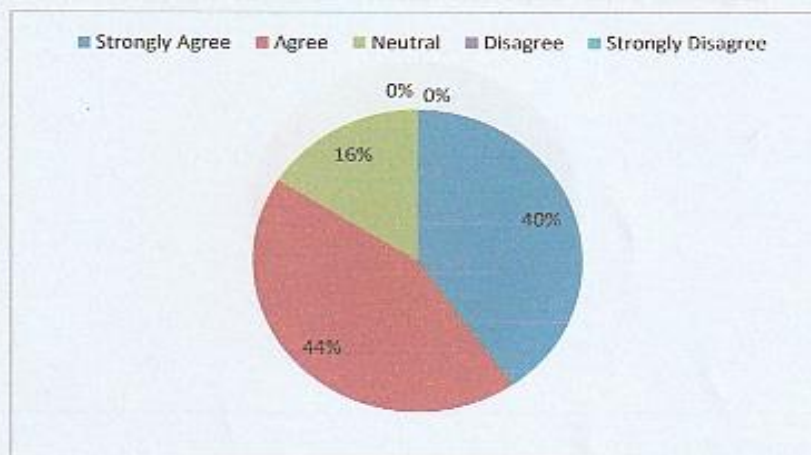

Q4. The Syllabus has Neutral balance between theory and application

Options	Responses	Percentage
Strongly Agree	31	41
Agree	18	24
Neutral	26	35
Disagree	0	0
Strongly Disagree	0	0

Dr. Freda Gnanaselvam, Ph.D.
Principal