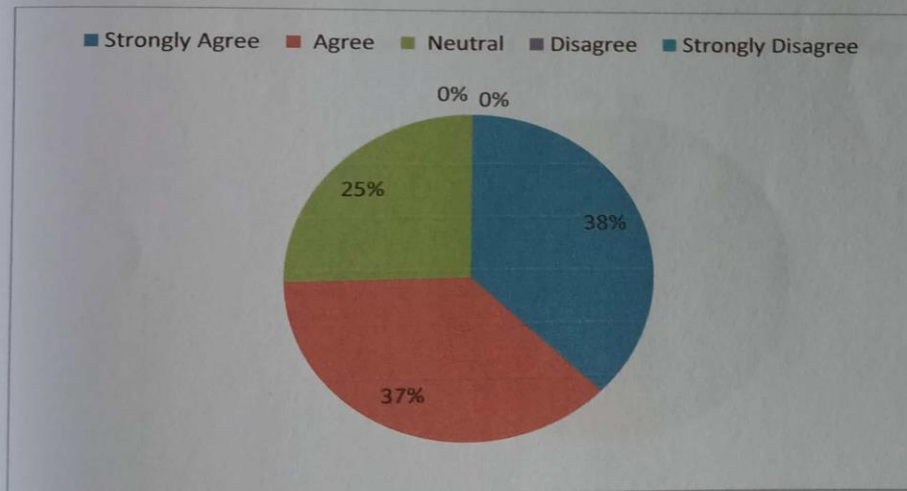

Q5. The curriculum has been helpful for higher Education/ Employability

Options	Responses	Percentage
Strongly Agree	28	37
Agree	28	38
Neutral	19	25
Disagree	0	0
Strongly Disagree	0	0

Dr. Freda Gnanaselvam, Ph.D.,
Principal
M.M.E.S. Women's Arts & Science College
Melvisharam - 632 509