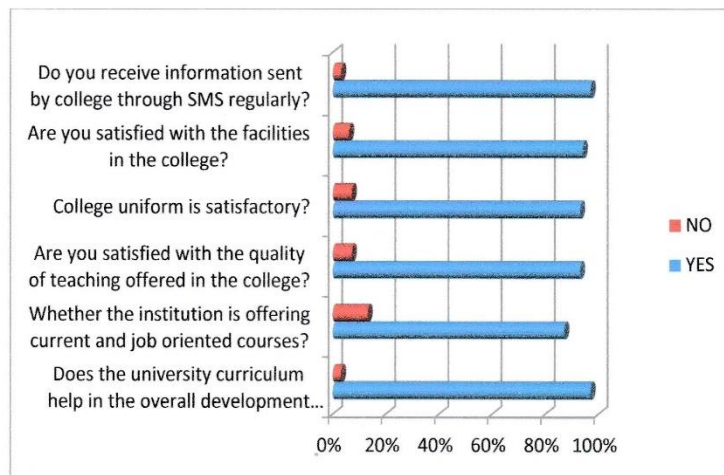

M.M.E.S. WOMEN'S ARTS AND SCIENCE COLLEGE
(Affiliated to Thiruvalluvar University)
Hakeem Nagar, Melvisharam - 632509
Walaja Taluk, Arcot Block Phone: 04172 266167, 266463
Email:mmeswc@yahoo.in website:www.mmescollege.com

PARENTS' FEEDBACK
ACADEMIC YEAR 2019-2020

S.NO	QUESTIONS	YES	NO
1	Does the university curriculum help in the overall development of your daughter?	97%	3%
2	Whether the institution is offering current and job oriented courses?	88%	12%
3	Are you satisfied with the quality of teaching offered in the college?	93%	7%
4	College uniform is satisfactory?	93%	7%
5	Are you satisfied with the facilities in the college?	94%	6%
6	Do you receive information sent by college through SMS regularly?	97%	3%

Majority of the parents satisfied with all the facilities provided by our college. Their major requirement is to offer job oriented courses to their children.

Dr. Freda Gnanaselvam, Ph.D.,
Principal
M.M.E.S. Women's Arts & Science College
Melvisharam - 632 509