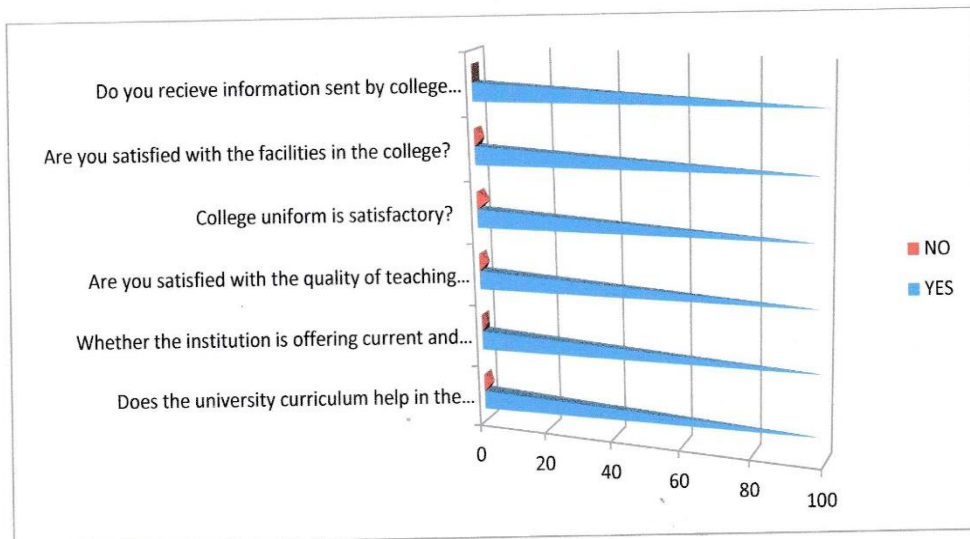

M.M.E.S. WOMEN'S ARTS AND SCIENCE COLLEGE
(Affiliated to Thiruvalluvar University)
Hakeem Nagar, Melvisharam - 632509
Walaja Taluk, Arcot Block Phone: 04172 266167, 266463
Email:mmeswc@yahoo.in website:www.mmescollege.com

PARENTS' FEEDBACK
ACADEMIC YEAR 2021-2022

S.NO	QUESTIONS	YES	NO
1	Does the university curriculum help in the overall development of your daughter?	98	2
2	Whether the institution is offering current and job oriented courses?	99	1
3	Are you satisfied with the quality of teaching offered in the college?	98	2
4	College uniform is satisfactory?	97	3
5	Are you satisfied with the facilities in the college?	98	2
6	Do you receive information sent by college through SMS regularly?	100	0

Majority of the parents satisfied with all the facilities provided by our college.

Dr. Freda Gnanaselvam, Ph.D.,
Principal
M.M.E.S. Women's Arts & Science College
Melvisharam - 632 509