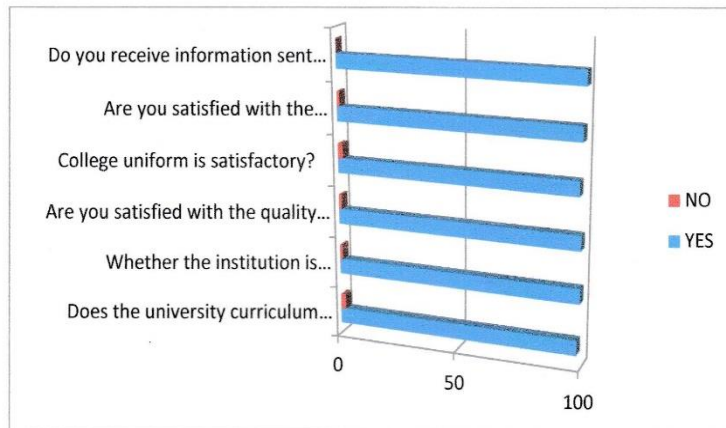

M.M.E.S. WOMEN'S ARTS AND SCIENCE COLLEGE
(Affiliated to Thiruvalluvar University)
Hakeem Nagar, Melvisharam - 632509
Walaja Taluk, Arcot Block Phone: 04172 266167, 266463
Email:mmeswc@yahoo.in website:www.mmescollege.com

PARENTS' FEEDBACK
ACADEMIC YEAR 2022-2023

S.NO	QUESTIONS	YES	NO
1	Does the university curriculum help in the overall development of your daughter?	98	2
2	Whether the institution is offering current and job oriented courses?	99	1
3	Are you satisfied with the quality of teaching offered in the college?	99	1
4	College uniform is satisfactory?	98	2
5	Are you satisfied with the facilities in the college?	99	1
6	Do you receive information sent by college through SMS regularly?	100	0

Majority of the parents satisfied with all the facilities provided by our college.

Dr. Freda Gnanaselvam, Ph.D.,
Principal
M.M.E.S. Women's Arts & Science College
Melvisharam - 632 509