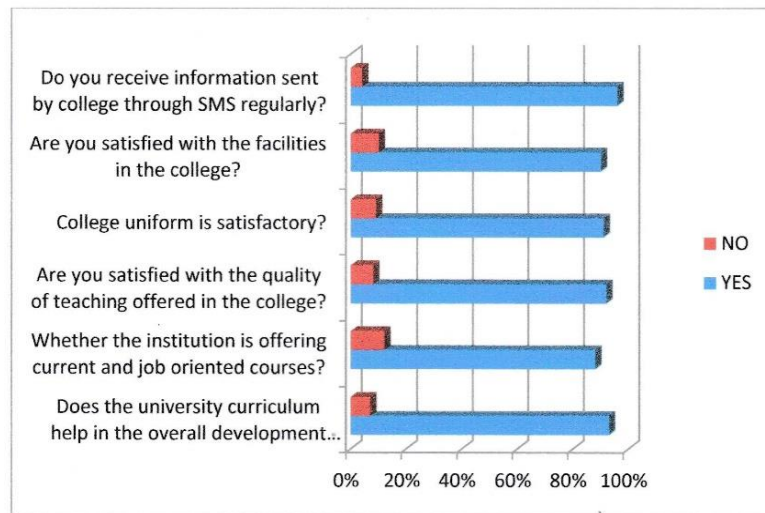

PARENTS' FEEDBACK

ACADEMIC YEAR 2018-2019

S.NO	QUESTIONS	YES	NO
1	Does the university curriculum help in the overall development of your daughter?	93%	7%
2	Whether the institution is offering current and job oriented courses?	87%	13%
3	Are you satisfied with the quality of teaching offered in the college?	92%	8%
4	College uniform is satisfactory?	91%	9%
5	Are you satisfied with the facilities in the college?	90%	10%
6	Do you receive information sent by college through SMS regularly?	96%	4%