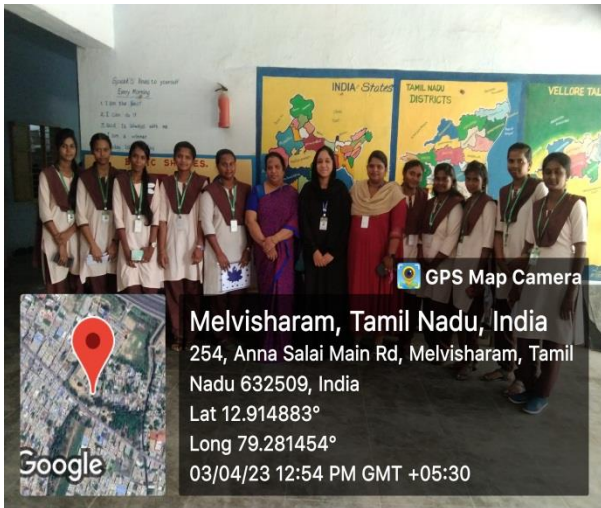

**DEPARTMENT OF BBA**  
**OUTREACH PROGRAM 2022-2023**

<b>Date</b>	03-04-2023
<b>Event</b>	Outreach program of the department
<b>Topic</b>	Importance of education
<b>No. of. Participants</b>	130 Primary school students
	10 students from Department of BBA
<b>Staff Incharge</b>	Mrs.M.N.Salma Farheen, MBA., HOD & Assistant Professor,  Mrs.M.Sirya,M.B.A., Assistant Professor Department of BBA
<b>Place</b>	Islamiah girls primary school NO.254, Anna salai main Road, Melvisharam, Tamil Nadu -632509
<b>No. of. Beneficiaries</b>	130 Primary school students
<b>Brief Report</b>	The students of the Department of BBA along with Mrs.M.N.Salma Farheen. MBA HOD, Mrs. M. Siriya, MBA, Assistant Professor, Department of BBA visited Islamiah girls primary school, Melvisharam to give the talk on importance of education to school students. They also interacted and conducted various activities for students. The Students actively participated and enjoyed learning through activities.