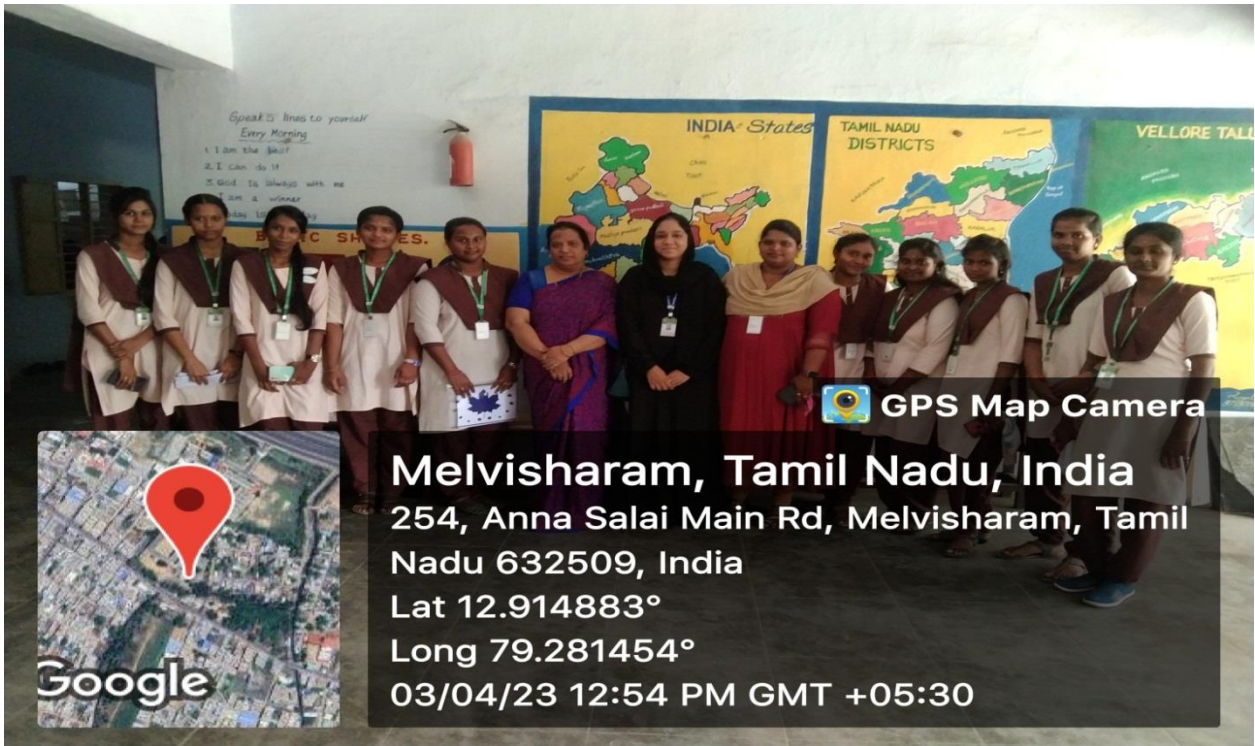

M.M.E.S. WOMEN'S ARTS AND SCIENCE COLLEGE

(Affiliated to Thiruvalluvar University)

HAKEEM NAGAR - MELVISHARAM- 632 509

Walaja Taluk, Arcot Block

Phone: 04172 266167, 266463

[Email:mmeswc@yahoo.in](mailto:mmeswc@yahoo.in) [website:www.mmeswc.edu.in](http://www.mmeswc.edu.in)

OUTREACH PROGRAM –III BBA STUDENTS NAME LIST

S.NO	ROLL NO	NAME OF THE STUDENT
1	M20509	JOTHIKA.J
2	M20521	KARTHIKA.S
3	M20505	KIRUTHIKA.D
4	M20535	NIVETHA.D
5	M20528	NIVETHA.R
6	M20530	SAVITHRI.P
7	M20511	SUSMITHA.S
8	M20529	SWATHI.T
9	M20537	SHALINI.S
10	M20525	SOWMYA.M

STAFF ACCOMPANIED

1. Mrs. M.N.SALMA FARHEEN

2. Mrs. M. SIRIYA