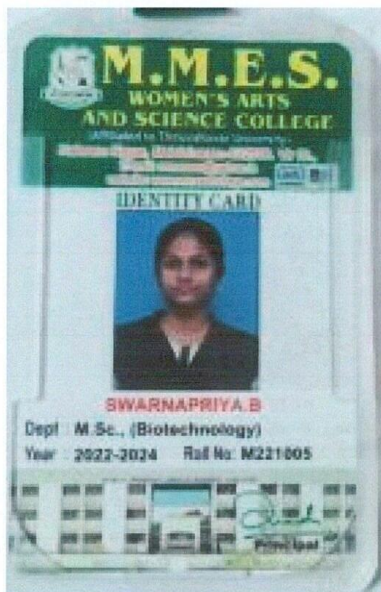

M.M.E.S. WOMEN'S ARTS AND SCIENCE COLLEGE
Affiliated to Thiruvalluvar University
Hakeem Nagar, Melvisharam, Ranipet -632509

NAAC – SSR CYCLE -I
5.2. Student Progression

5.2.1. Higher Education
Year: 2021- 2022

Dr. Freda Gnanaselvam, Ph.D.,
Principal
M.M.E.S. Women's Arts & Science College
Melvisharam - 632 509

Dr. Freda Gnanaselvam, Ph.D.,
Principal
M.M.E.S. Women's Arts & Science College
Melvisharam - 632 509