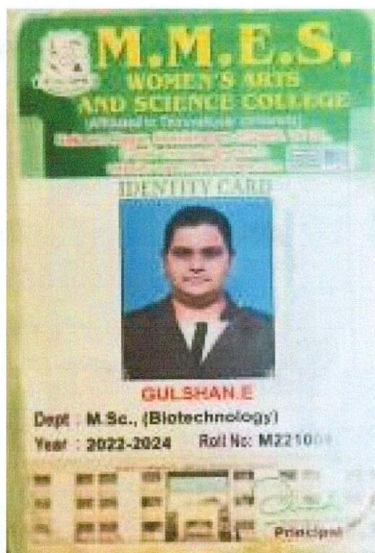

M.M.E.S. WOMEN'S ARTS AND SCIENCE COLLEGE
Affiliated to Thiruvalluvar University
Hakeem Nagar, Melvisharam, Ranipet -632509

NAAC – SSR CYCLE -I
5.2. Student Progression

5.2.1. Higher Education
Year: 2021- 2022

Dr. Freda Gnanaselvam, Ph.D.,
Principal
M.M.E.S. Women's Arts & Science College
Melvisharam - 632 509