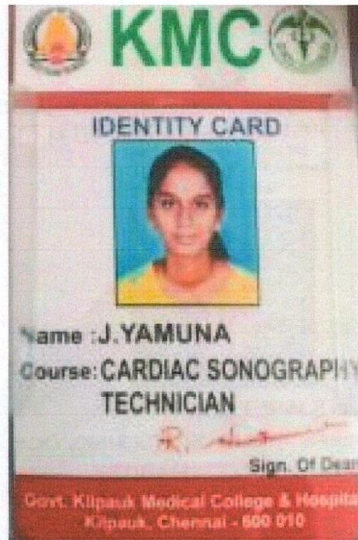

M.M.E.S. WOMEN'S ARTS AND SCIENCE COLLEGE
Affiliated to Thiruvalluvar University
Hakeem Nagar, Melvisharam, Ranipet -632509

NAAC – SSR CYCLE -I
5.2. Student Progression

5.2.1. Higher Education
Year: 2021- 2022

M.M.E.S. Women's Arts and Science College
Hakeem Nagar, Melvisharam, Ranipet - 632509
Tamil Nadu, India
Phone: 044-26000000

Dr. Freda Gnanaselvam, Ph.D.,
Principal
M.M.E.S. Women's Arts & Science College
Melvisharam - 632 509