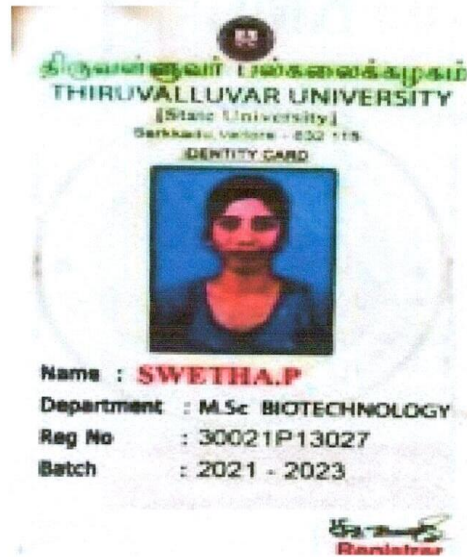

M.M.E.S. WOMEN'S ARTS AND SCIENCE COLLEGE
Affiliated to Thiruvalluvar University
Hakeem Nagar, Melvisharam, Ranipet -632509

NAAC – SSR CYCLE -I
5.2. Student Progression

5.2.1. Higher Education
Year: 2021- 2022

Dr. Freda Gnanaselvam, Ph.D.,
Principal
M.M.E.S. Women's Arts & Science College
Melvisharam - 632 509

Dr. Freda Gnanaselvam, Ph.D.,
Principal
M.M.E.S. Women's Arts & Science College
Melvisharam - 632 509