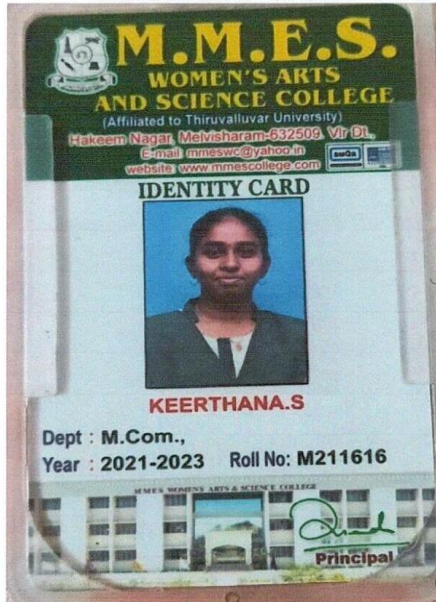

M.M.E.S. WOMEN'S ARTS AND SCIENCE COLLEGE
Affiliated to Thiruvalluvar University
Hakeem Nagar, Melvisharam, Ranipet -632509

NAAC – SSR CYCLE -I
5.2. Student Progression

5.2.1. Higher Education
Year: 2021- 2022

Dr. Freda Gnanaselvam, Ph.D.,
Principal
M.M.E.S. Women's Arts & Science College
Melvisharam - 632 509

Dr. Freda Gnanaselvam, Ph.D.,
Principal
M.M.E.S. Women's Arts & Science College
Melvisharam - 632 509