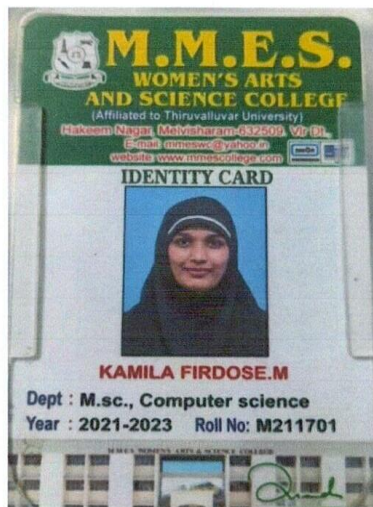

M.M.E.S. WOMEN'S ARTS AND SCIENCE COLLEGE
Affiliated to Thiruvalluvar University
Hakeem Nagar, Melvisharam, Ranipet -632509

NAAC – SSR CYCLE -I
5.2. Student Progression

5.2.1. Higher Education
Year: 2021- 2022

Dr. Freda Gnanaselvam, Ph.D.,
Principal
M.M.E.S. Women's Arts & Science College
Melvisharam - 632 509