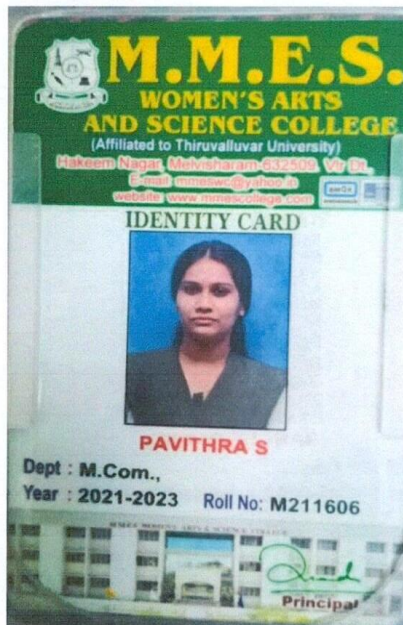

M.M.E.S. WOMEN'S ARTS AND SCIENCE COLLEGE
Affiliated to Thiruvalluvar University
Hakeem Nagar, Melvisharam, Ranipet -632509

NAAC – SSR CYCLE -I
5.2. Student Progression

5.2.1. Higher Education
Year: 2021- 2022

Dr. Freda Gnanaselvam, Ph.D.,
Principal
M.M.E.S. Women's Arts & Science College
Melvisharam - 632 509

Dr. Freda Gnanaselvam, Ph.D.,
Principal
M.M.E.S. Women's Arts & Science College
Melvisharam - 632 509