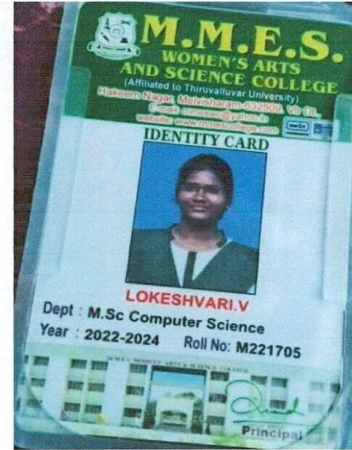

M.M.E.S. WOMEN'S ARTS AND SCIENCE COLLEGE
Affiliated to Thiruvalluvar University
Hakeem Nagar, Melvisharam, Ranipet -632509

NAAC – SSR CYCLE -I
5.2. Student Progression

5.2.1. Higher Education
Year: 2021- 2022

Dr. Freda Gnanaselvam, Ph.D.,
Principal
M.M.E.S. Women's Arts & Science College
Melvisharam - 632 509