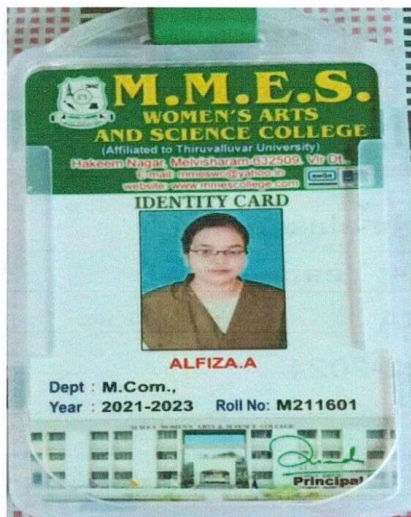

M.M.E.S. WOMEN'S ARTS AND SCIENCE COLLEGE
Affiliated to Thiruvalluvar University
Hakeem Nagar, Melvisharam, Ranipet -632509

NAAC – SSR CYCLE -I
5.2. Student Progression

5.2.1. Higher Education
Year: 2021- 2022

Dr. Freda Gnanaselvam, Ph.D.,
Principal
M.M.E.S. Women's Arts & Science College
Melvisharam - 632 509

Dr. Freda Gnanaselvam, Ph.D.,
Principal
M.M.E.S. Women's Arts & Science College
Melvisharam - 632 509