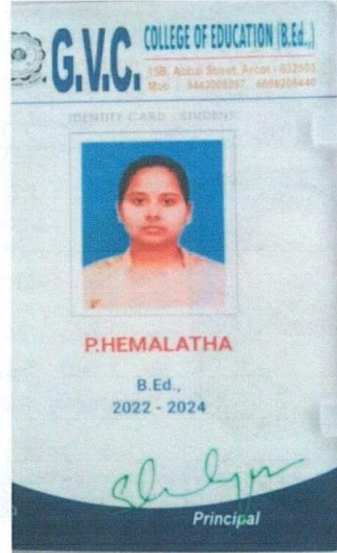

M.M.E.S. WOMEN'S ARTS AND SCIENCE COLLEGE
Affiliated to Thiruvalluvar University
Hakeem Nagar, Melvisharam, Ranipet -632509

NAAC – SSR CYCLE -I
5.2. Student Progression

5.2.1. Higher Education
Year: 2021- 2022

சென்னை மாநகராட்சி
கல்வித்துறை
கல்வி அமைச்சர் அலுவலகம்
சென்னை - 600009

*Dr. Freda Gnanaselvam, Ph.D.,
Principal
M.M.E.S. Women's Arts & Science College
Melvisharam - 632 509*