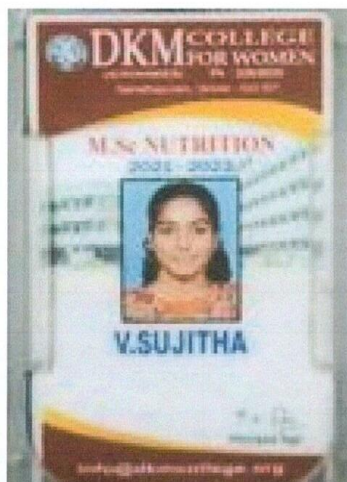

M.M.E.S. WOMEN'S ARTS AND SCIENCE COLLEGE
Affiliated to Thiruvalluvar University
Hakeem Nagar, Melvisharam, Ranipet -632509

NAAC – SSR CYCLE -I
5.2. Student Progression

5.2.1. Higher Education
Year: 2021- 2022

Dr. Freda Gnanaselvam, Ph.D.,
Principal
M.M.E.S. Women's Arts & Science College
Melvisharam - 632 509