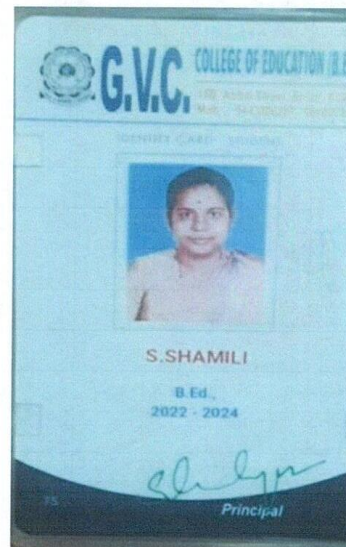

M.M.E.S. WOMEN'S ARTS AND SCIENCE COLLEGE
Affiliated to Thiruvalluvar University
Hakeem Nagar, Melvisharam, Ranipet -632509

NAAC – SSR CYCLE -I
5.2. Student Progression

5.2.1. Higher Education
Year: 2021- 2022

Dr. Freda Gnanaselvam, Ph.D.,
Principal
M.M.E.S. Women's Arts & Science College,
Melvisharam - 632 509

Dr. Freda Gnanaselvam, Ph.D.,
Principal
M.M.E.S. Women's Arts & Science College,
Melvisharam - 632 509