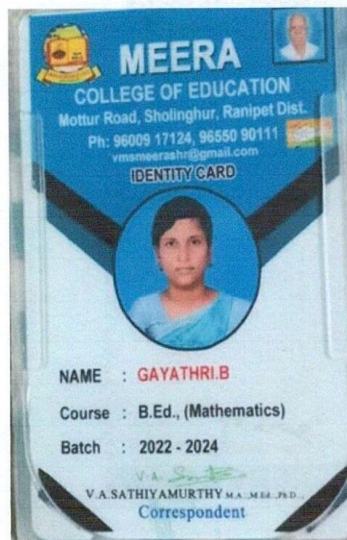

M.M.E.S. WOMEN'S ARTS AND SCIENCE COLLEGE
Affiliated to Thiruvalluvar University
Hakeem Nagar, Melvisharam, Ranipet -632509

NAAC – SSR CYCLE -I
5.2. Student Progression

5.2.1. Higher Education
Year: 2021- 2022

சென்னை மாநகராட்சி
கல்வித்துறை
கல்வி அமைச்சர் அலுவலகம்
சென்னை - 600009

*Dr. Freda Gnanaselvam, Ph.D.,
Principal
M.M.E.S. Women's Arts & Science College
Melvisharam - 632 509*