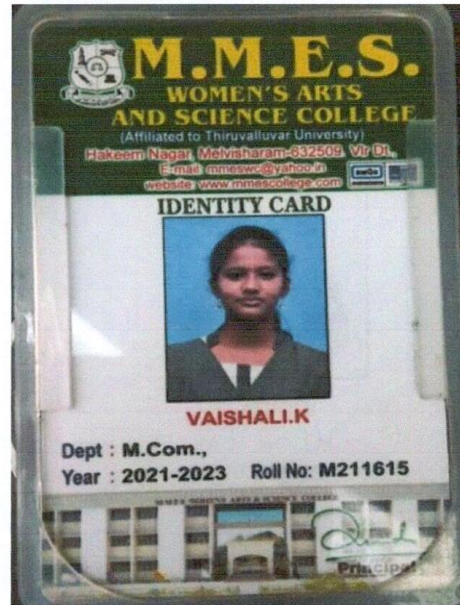

M.M.E.S. WOMEN'S ARTS AND SCIENCE COLLEGE
Affiliated to Thiruvalluvar University
Hakeem Nagar, Melvisharam, Ranipet -632509

NAAC – SSR CYCLE -I
5.2. Student Progression

5.2.1. Higher Education
Year: 2021- 2022

Dr. Freda Gnanaselvam, Ph.D.,
Principal
M.M.E.S. Women's Arts & Science College
Melvisharam - 632 509

Dr. Freda Gnanaselvam, Ph.D.,
Principal
M.M.E.S. Women's Arts & Science College
Melvisharam - 632 509