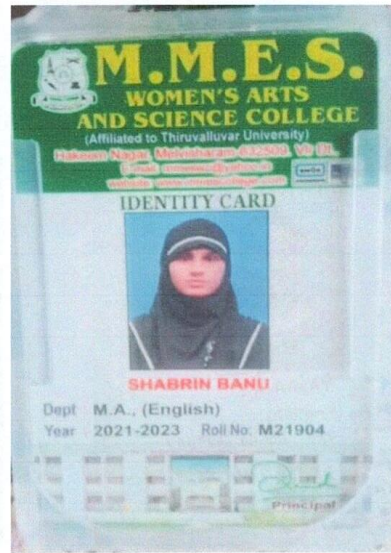

M.M.E.S. WOMEN'S ARTS AND SCIENCE COLLEGE
Affiliated to Thiruvalluvar University
Hakeem Nagar, Melvisharam, Ranipet -632509

NAAC – SSR CYCLE -I
5.2. Student Progression

5.2.1. Higher Education
Year: 2021- 2022

Dr. Freda Gnanaselvam, Ph.D.,
Principal
M.M.E.S. Women's Arts & Science College
Melvisharam - 632 509

Dr. Freda Gnanaselvam, Ph.D.,
Principal
M.M.E.S. Women's Arts & Science College
Melvisharam - 632 509