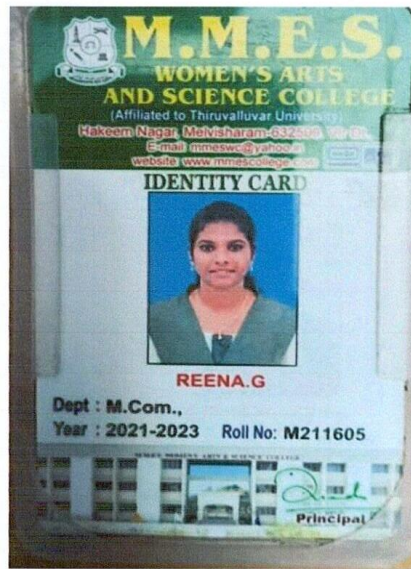

M.M.E.S. WOMEN'S ARTS AND SCIENCE COLLEGE
Affiliated to Thiruvalluvar University
Hakeem Nagar, Melvisharam, Ranipet -632509

NAAC – SSR CYCLE -I
5.2. Student Progression

5.2.1. Higher Education
Year: 2021- 2022

Dr.
Dr. Freda Gnanaselvam, Ph.D.,
Principal
M.M.E.S. Women's Arts & Science College
Melvisharam - 632 509