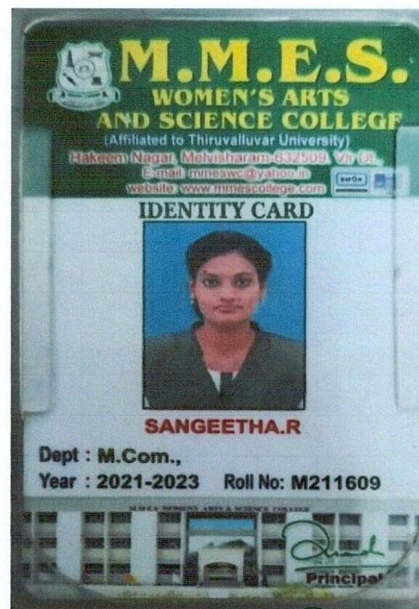

M.M.E.S. WOMEN'S ARTS AND SCIENCE COLLEGE
Affiliated to Thiruvalluvar University
Hakeem Nagar, Melvisharam, Ranipet -632509

NAAC – SSR CYCLE -I
5.2. Student Progression

5.2.1. Higher Education
Year: 2021- 2022

Dr.
Dr. Freda Gnanaselvam, Ph.D.,
Principal
M.M.E.S. Women's Arts & Science College
Melvisharam - 632 509