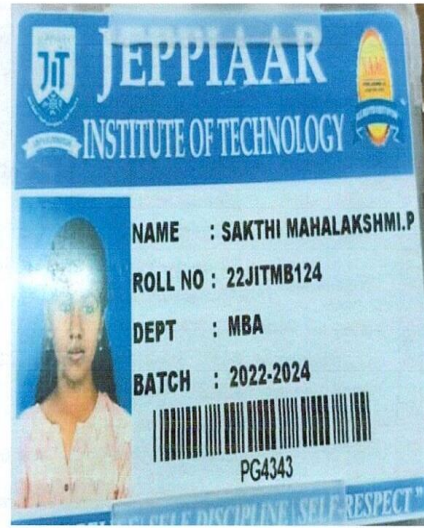

M.M.E.S. WOMEN'S ARTS AND SCIENCE COLLEGE
Affiliated to Thiruvalluvar University
Hakeem Nagar, Melvisharam, Ranipet -632509

NAAC – SSR CYCLE -I
5.2. Student Progression

5.2.1. Higher Education
Year: 2021- 2022

Dr. Freda Gnanaselvam, Ph.D.,
Principal
M.M.E.S. Women's Arts & Science College
Melvisharam - 632 509

Dr. Freda Gnanaselvam, Ph.D.,
Principal
M.M.E.S. Women's Arts & Science College
Melvisharam - 632 509