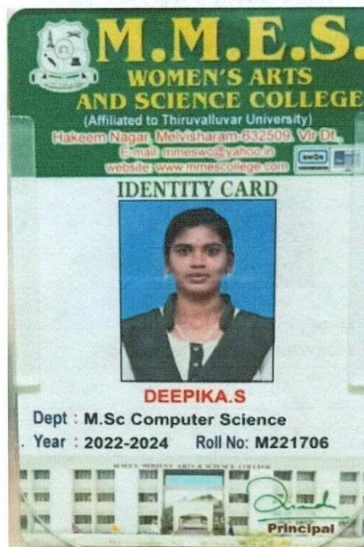

M.M.E.S. WOMEN'S ARTS AND SCIENCE COLLEGE
Affiliated to Thiruvalluvar University
Hakeem Nagar, Melvisharam, Ranipet -632509

NAAC – SSR CYCLE -I
5.2. Student Progression

5.2.1. Higher Education
Year: 2021- 2022

Dr. Freda Gnanaselvam, Ph.D.,
Principal
M.M.E.S. Women's Arts & Science College
Melvisharam - 632 509