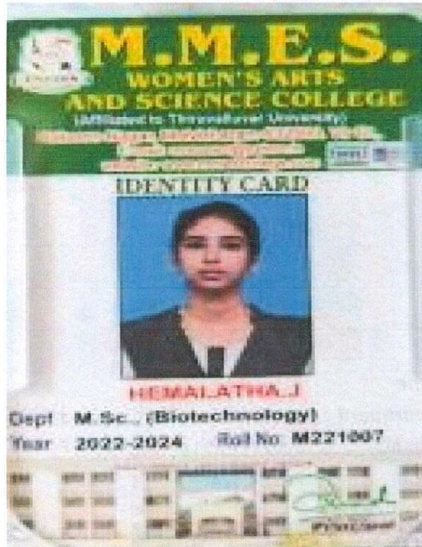

M.M.E.S. WOMEN'S ARTS AND SCIENCE COLLEGE
Affiliated to Thiruvalluvar University
Hakeem Nagar, Melvisharam, Ranipet -632509

NAAC – SSR CYCLE -I
5.2. Student Progression

5.2.1. Higher Education
Year: 2021- 2022

M.M.E.S. Women's Arts & Science College
Hakeem Nagar, Melvisharam, Ranipet - 632509
Tamil Nadu

Dr. Freda Gnanaselvam, Ph.D.,
Principal
M.M.E.S. Women's Arts & Science College
Melvisharam - 632 509