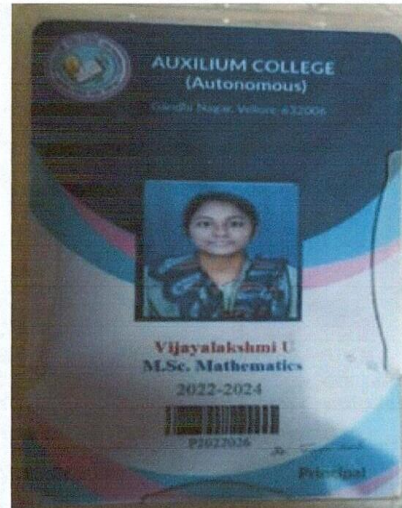

M.M.E.S. WOMEN'S ARTS AND SCIENCE COLLEGE
Affiliated to Thiruvalluvar University
Hakeem Nagar, Melvisharam, Ranipet -632509

NAAC – SSR CYCLE -I
5.2. Student Progression

5.2.1. Higher Education
Year: 2021- 2022

Dr. Freda Gnanaselvam, Ph.D.
Principal
M.M.E.S. Women's Arts & Science College
Melvisharam - 632 509

Dr.
Dr. Freda Gnanaselvam, Ph.D.,
Principal
M.M.E.S. Women's Arts & Science College
Melvisharam - 632 509