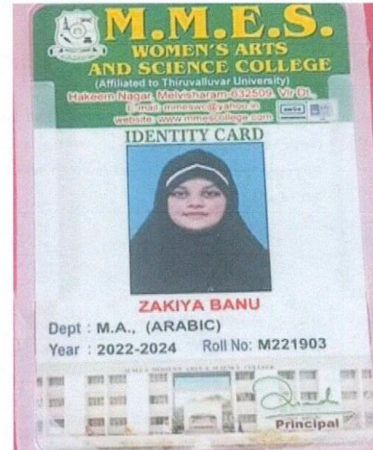

M.M.E.S. WOMEN'S ARTS AND SCIENCE COLLEGE
Affiliated to Thiruvalluvar University
Hakeem Nagar, Melvisharam, Ranipet -632509

NAAC – SSR CYCLE -I
5.2. Student Progression

5.2.1. Higher Education
Year: 2021- 2022

Dr. Freda Gnanaselvam, Ph.D.,
Principal
M.M.E.S. Women's Arts & Science College
Melvisharam - 632 509