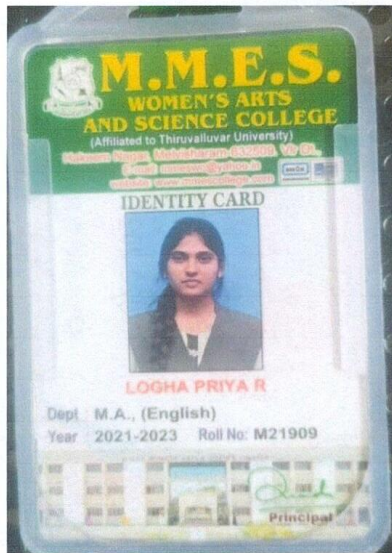

M.M.E.S. WOMEN'S ARTS AND SCIENCE COLLEGE
Affiliated to Thiruvalluvar University
Hakeem Nagar, Melvisharam, Ranipet -632509

NAAC – SSR CYCLE -I
5.2. Student Progression

5.2.1. Higher Education
Year: 2021- 2022

Dr. Freda Gnanaselvam, Ph.D.,
Principal
M.M.E.S. Women's Arts & Science College
Melvisharam - 632 509

Dr. Freda Gnanaselvam, Ph.D.,
Principal
M.M.E.S. Women's Arts & Science College
Melvisharam - 632 509