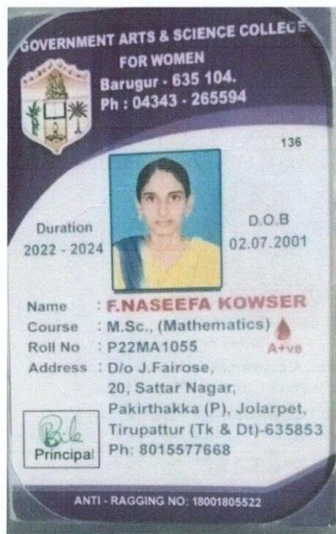

M.M.E.S. WOMEN'S ARTS AND SCIENCE COLLEGE
Affiliated to Thiruvalluvar University
Hakeem Nagar, Melvisharam, Ranipet -632509

NAAC – SSR CYCLE -I
5.2. Student Progression

5.2.1. Higher Education
Year: 2021- 2022

Dr. Freda Gnanaselvam, Ph.D.
Principal
M.M.E.S. Women's Arts & Science College
Melvisharam - 632 509

Dr.
Dr. Freda Gnanaselvam, Ph.D.,
Principal
M.M.E.S. Women's Arts & Science College
Melvisharam - 632 509