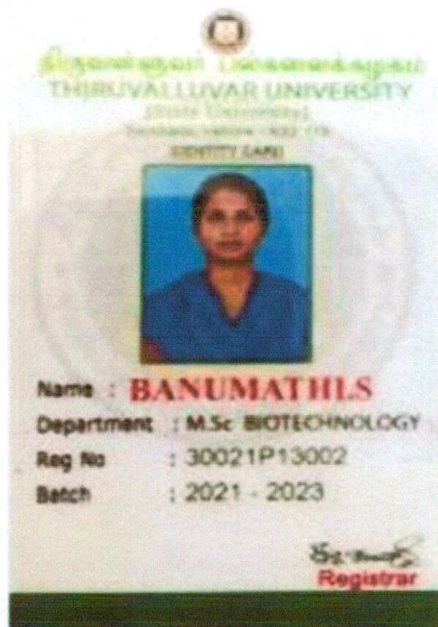

M.M.E.S. WOMEN'S ARTS AND SCIENCE COLLEGE
Affiliated to Thiruvalluvar University
Hakeem Nagar, Melvisharam, Ranipet -632509

NAAC – SSR CYCLE -I
5.2. Student Progression

5.2.1. Higher Education
Year: 2021- 2022

Dr. Freda Gnanaselvam, Ph.D.,
Principal
M.M.E.S. Women's Arts & Science College
Melvisharam - 632 509

Dr. Freda Gnanaselvam, Ph.D.,
Principal
M.M.E.S. Women's Arts & Science College
Melvisharam - 632 509