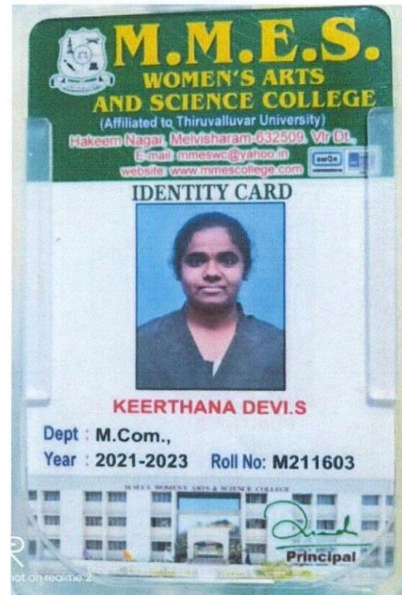

M.M.E.S. WOMEN'S ARTS AND SCIENCE COLLEGE
Affiliated to Thiruvalluvar University
Hakeem Nagar, Melvisharam, Ranipet -632509

NAAC – SSR CYCLE -I
5.2. Student Progression

5.2.1. Higher Education
Year: 2021- 2022

Dr. Freda Gnanaselvam, Ph.D.,
Principal
M.M.E.S. Women's Arts & Science College
Melvisharam - 632 509

Dr. Freda Gnanaselvam, Ph.D.,
Principal
M.M.E.S. Women's Arts & Science College
Melvisharam - 632 509