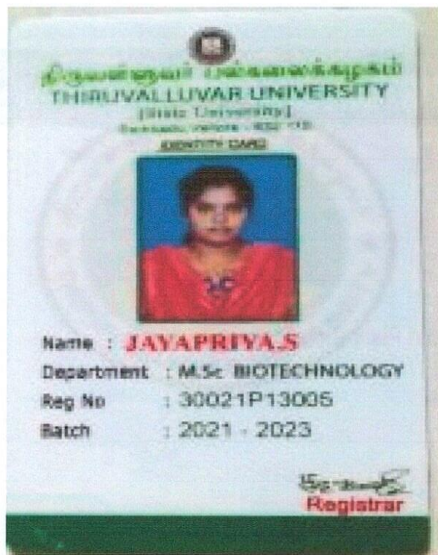

M.M.E.S. WOMEN'S ARTS AND SCIENCE COLLEGE
Affiliated to Thiruvalluvar University
Hakeem Nagar, Melvisharam, Ranipet -632509

NAAC – SSR CYCLE -I
5.2. Student Progression

5.2.1. Higher Education
Year: 2021- 2022

Dr. Freda Gnanaselvam, Ph.D.,
Principal
M.M.E.S. Women's Arts & Science College
Melvisharam - 632 509

செயலாளர், பி.டி.சி. அலுவலகம்
திருவள்ளூர் பல்கலைக்கழகம்
திருவள்ளூர் - 602 002