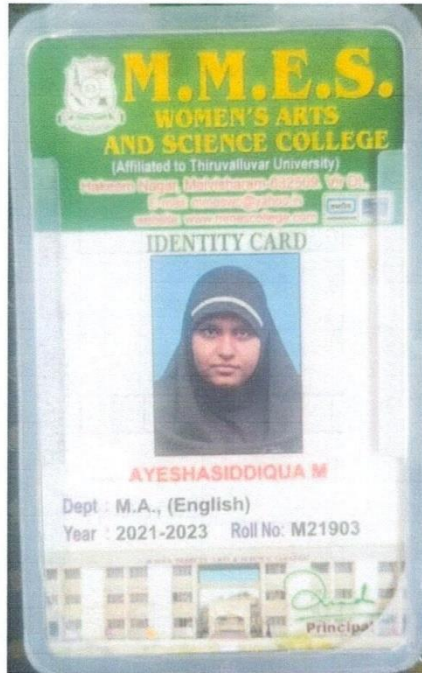

M.M.E.S. WOMEN'S ARTS AND SCIENCE COLLEGE
Affiliated to Thiruvalluvar University
Hakeem Nagar, Melvisharam, Ranipet -632509

NAAC – SSR CYCLE -I
5.2. Student Progression

5.2.1. Higher Education
Year: 2021- 2022

Dr. Freda Gnanaselvam, Ph.D.,
Principal
M.M.E.S. Women's Arts & Science College
Melvisharam - 632 509

Dr. Freda Gnanaselvam, Ph.D.,
Principal
M.M.E.S. Women's Arts & Science College
Melvisharam - 632 509