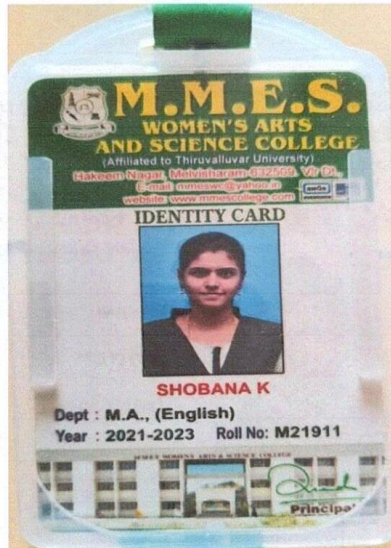

M.M.E.S. WOMEN'S ARTS AND SCIENCE COLLEGE
Affiliated to Thiruvalluvar University
Hakeem Nagar, Melvisharam, Ranipet -632509

NAAC – SSR CYCLE -I
5.2. Student Progression

5.2.1. Higher Education
Year: 2021- 2022

Dr. Freda Gnanaselvam, Ph.D.,
Principal
M.M.E.S. Women's Arts & Science College
Melvisharam - 632 509

Dr. Freda Gnanaselvam, Ph.D.,
Principal
M.M.E.S. Women's Arts & Science College
Melvisharam - 632 509