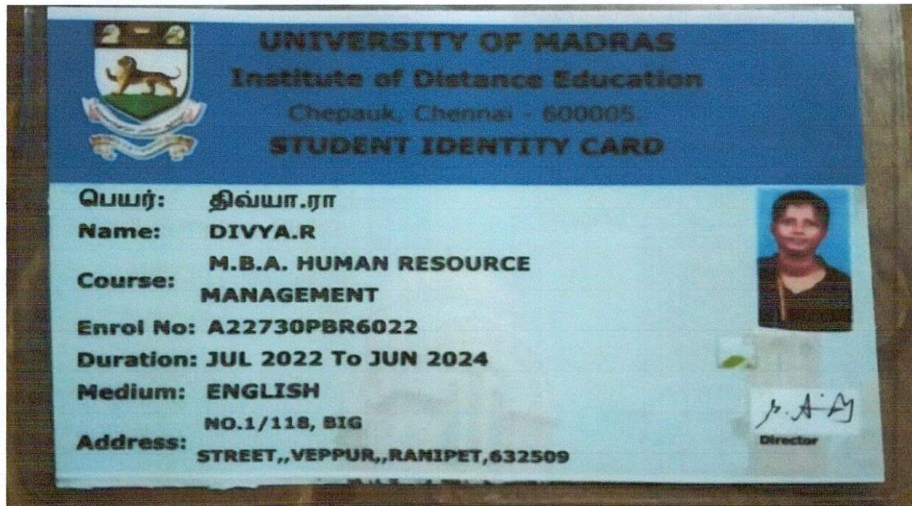

M.M.E.S. WOMEN'S ARTS AND SCIENCE COLLEGE
Affiliated to Thiruvalluvar University
Hakeem Nagar, Melvisharam, Ranipet -632509

NAAC – SSR CYCLE -I
5.2. Student Progression

5.2.1. Higher Education
Year: 2021- 2022

Dr. Freda Gnanaselvam
Dr. Freda Gnanaselvam, Ph.D.,
Principal
M.M.E.S. Women's Arts & Science College
Melvisharam - 632 509