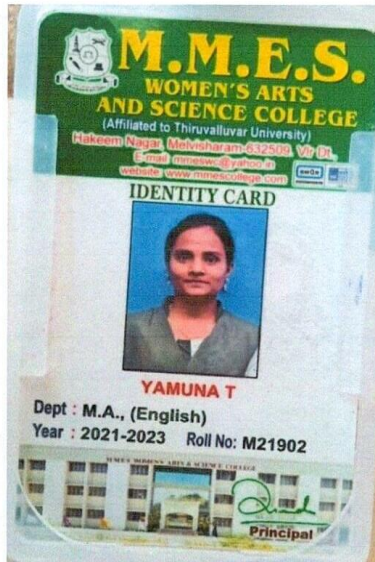

M.M.E.S. WOMEN'S ARTS AND SCIENCE COLLEGE
Affiliated to Thiruvalluvar University
Hakeem Nagar, Melvisharam, Ranipet -632509

NAAC – SSR CYCLE -I
5.2. Student Progression

5.2.1. Higher Education
Year: 2021- 2022

Dr. Freda Gnanaselvam, Ph.D.,
Principal
M.M.E.S. Women's Arts & Science College
Melvisharam - 632 509

Dr.
Dr. Freda Gnanaselvam, Ph.D.,
Principal
M.M.E.S. Women's Arts & Science College
Melvisharam - 632 509