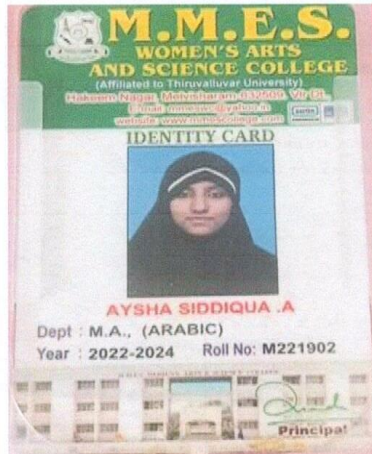

M.M.E.S. WOMEN'S ARTS AND SCIENCE COLLEGE
Affiliated to Thiruvalluvar University
Hakeem Nagar, Melvisharam, Ranipet -632509

NAAC – SSR CYCLE -I
5.2. Student Progression

5.2.1. Higher Education
Year: 2021- 2022

Dr. Freda Gnanaselvam, Ph.D.,
Principal
M.M.E.S. Women's Arts & Science College
Melvisharam - 632 509