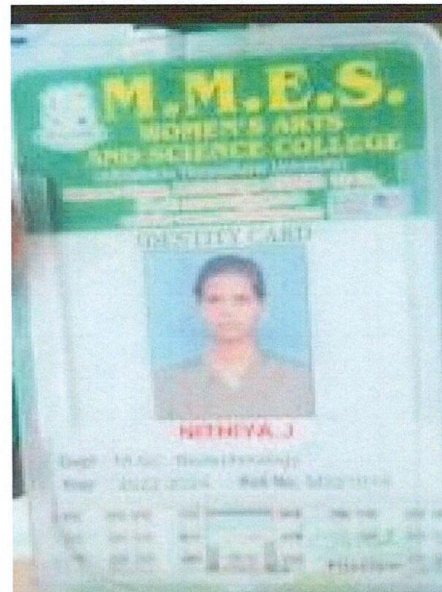

M.M.E.S. WOMEN'S ARTS AND SCIENCE COLLEGE
Affiliated to Thiruvalluvar University
Hakeem Nagar, Melvisharam, Ranipet -632509

NAAC – SSR CYCLE -I
5.2. Student Progression

5.2.1. Higher Education
Year: 2021- 2022

M.M.E.S. Women's Arts & Science College
Hakeem Nagar, Melvisharam, Ranipet - 632509
Tamil Nadu

Dr. Freda Gnanaselvam, Ph.D.,
Principal
M.M.E.S. Women's Arts & Science College
Melvisharam - 632 509