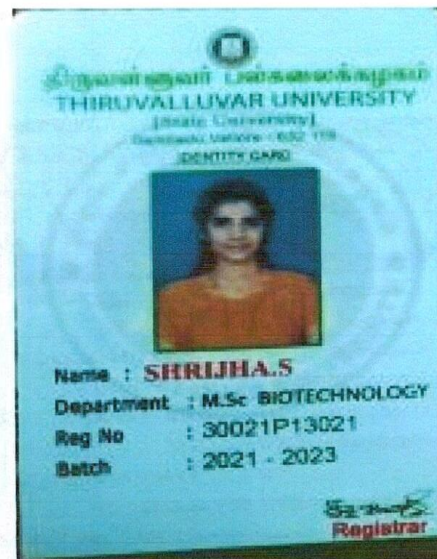

M.M.E.S. WOMEN'S ARTS AND SCIENCE COLLEGE
Affiliated to Thiruvalluvar University
Hakeem Nagar, Melvisharam, Ranipet -632509

NAAC – SSR CYCLE -I
5.2. Student Progression

5.2.1. Higher Education
Year: 2021- 2022

Dr.
Dr. Freda Gnanaselvam, Ph.D.,
Principal
M.M.E.S. Women's Arts & Science College
Melvisharam - 632 509