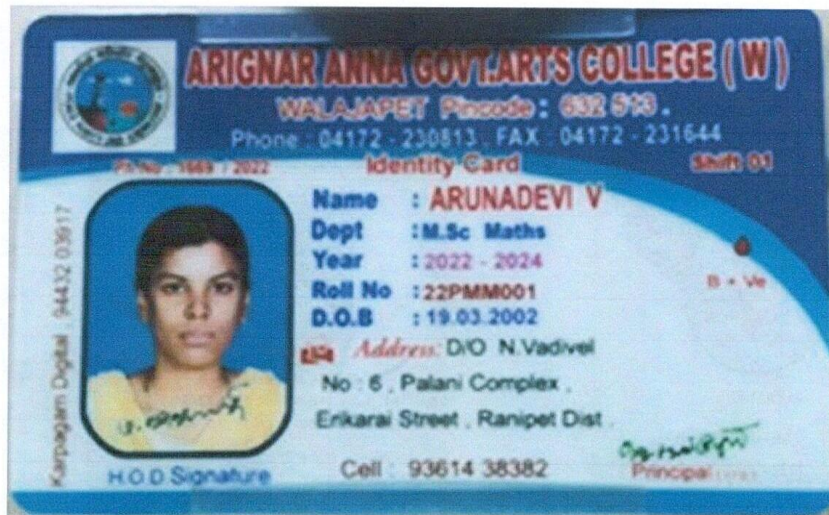

M.M.E.S. WOMEN'S ARTS AND SCIENCE COLLEGE
Affiliated to Thiruvalluvar University
Hakeem Nagar, Melvisharam, Ranipet -632509

NAAC – SSR CYCLE -I
5.2. Student Progression

5.2.1. Higher Education
Year: 2021- 2022

Dr. Freda Gnanaselvam, Ph.D.,
Principal
M.M.E.S. Women's Arts & Science Collage
Melvisharam - 632 509