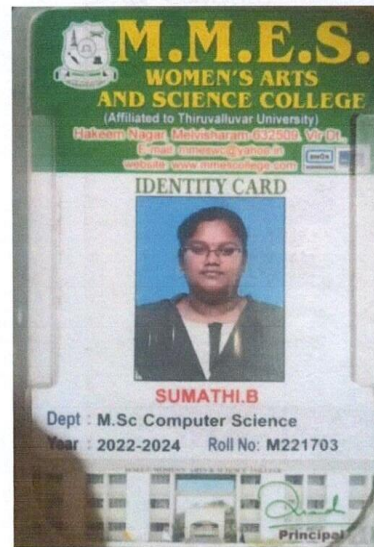

M.M.E.S. WOMEN'S ARTS AND SCIENCE COLLEGE
Affiliated to Thiruvalluvar University
Hakeem Nagar, Melvisharam, Ranipet -632509

NAAC – SSR CYCLE -I
5.2. Student Progression

5.2.1. Higher Education
Year: 2021- 2022

Dr. Freda Gnanaselvam, Ph.D.,
Principal
M.M.E.S. Women's Arts & Science College
Melvisharam - 632 509