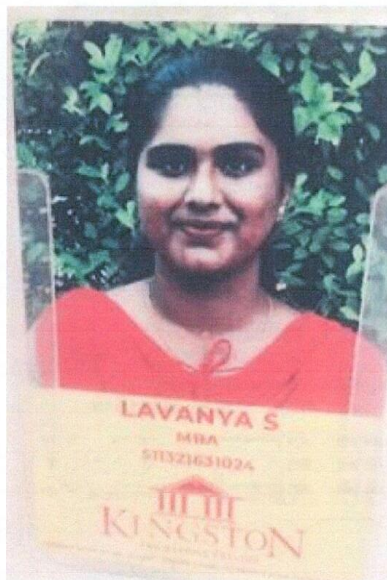

M.M.E.S. WOMEN'S ARTS AND SCIENCE COLLEGE
Affiliated to Thiruvalluvar University
Hakeem Nagar, Melvisharam, Ranipet -632509

NAAC – SSR CYCLE -I
5.2. Student Progression

5.2.1. Higher Education
Year: 2021- 2022

Dr. Freda Gnanaselvam, Ph.D.,
Principal
M.M.E.S. Women's Arts & Science College
Melvisharam - 632 509

Dr. Freda Gnanaselvam, Ph.D.,
Principal
M.M.E.S. Women's Arts & Science College
Melvisharam - 632 509