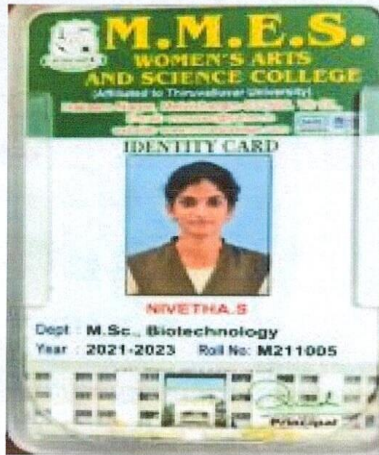

M.M.E.S. WOMEN'S ARTS AND SCIENCE COLLEGE
Affiliated to Thiruvalluvar University
Hakeem Nagar, Melvisharam, Ranipet -632509

NAAC – SSR CYCLE -I
5.2. Student Progression

5.2.1. Higher Education
Year: 2021- 2022

www.melvisaras.com
044-26222222
044-26222222

Dr. Freda Gnanaselvam, Ph.D.,
Principal
M.M.E.S. Women's Arts & Science College
Melvisharam - 632 509