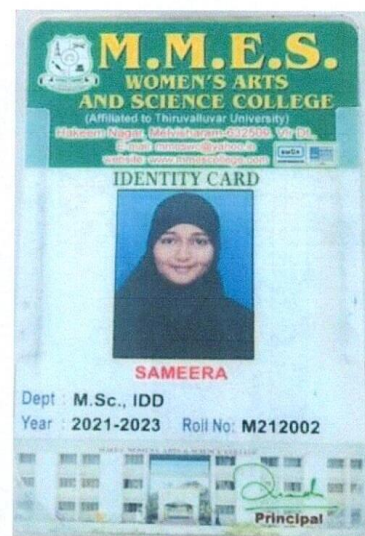

M.M.E.S. WOMEN'S ARTS AND SCIENCE COLLEGE
Affiliated to Thiruvalluvar University
Hakeem Nagar, Melvisharam, Ranipet -632509

NAAC – SSR CYCLE -I
5.2. Student Progression

5.2.1. Higher Education
Year: 2021- 2022

Dr. Freda Gnanaselvam, Ph.D.
Principal
M.M.E.S. Women's Arts & Science College
Melvisharam - 632 509

Dr. Freda Gnanaselvam, Ph.D.
Principal
M.M.E.S. Women's Arts & Science College
Melvisharam - 632 509