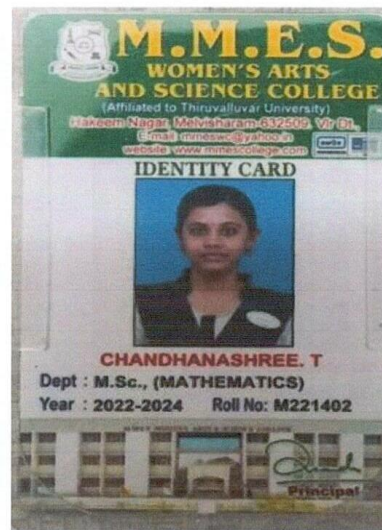

M.M.E.S. WOMEN'S ARTS AND SCIENCE COLLEGE
Affiliated to Thiruvalluvar University
Hakeem Nagar, Melvisharam, Ranipet -632509

NAAC – SSR CYCLE -I
5.2. Student Progression

5.2.1. Higher Education
Year: 2021- 2022

Dr. Freda Gnanaselvam, Ph.D.
Principal
M.M.E.S. Women's Arts & Science College
Melvisharam - 632 509

Dr.
Dr. Freda Gnanaselvam, Ph.D.,
Principal
M.M.E.S. Women's Arts & Science College
Melvisharam - 632 509