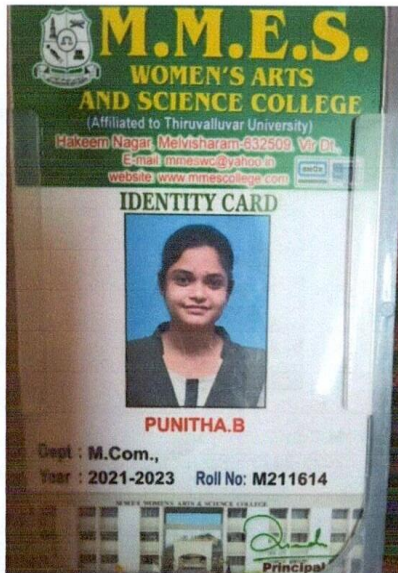

M.M.E.S. WOMEN'S ARTS AND SCIENCE COLLEGE
Affiliated to Thiruvalluvar University
Hakeem Nagar, Melvisharam, Ranipet -632509

NAAC – SSR CYCLE -I
5.2. Student Progression

5.2.1. Higher Education
Year: 2021- 2022

Dr.
Dr. Freda Gnanaselvam, Ph.D.,
Principal
M.M.E.S. Women's Arts & Science College
Melvisharam - 632 509