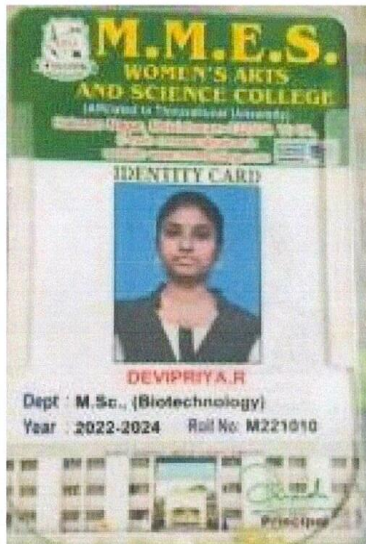

M.M.E.S. WOMEN'S ARTS AND SCIENCE COLLEGE
Affiliated to Thiruvalluvar University
Hakeem Nagar, Melvisharam, Ranipet -632509

NAAC – SSR CYCLE -I
5.2. Student Progression

5.2.1. Higher Education
Year: 2021- 2022

Dr. Freda Gnanaselvam, Ph.D.,
Principal
M.M.E.S. Women's Arts & Science College
Melvisharam - 632 509