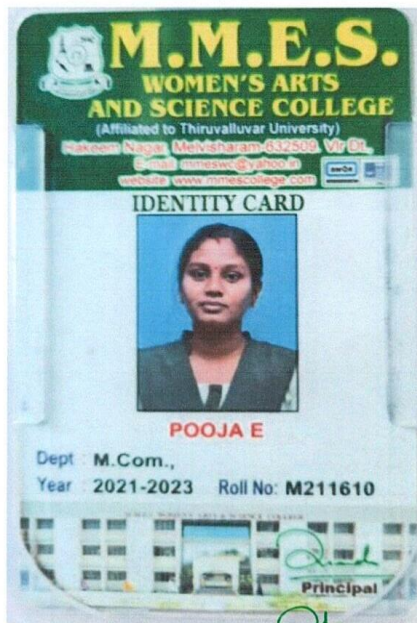

M.M.E.S. WOMEN'S ARTS AND SCIENCE COLLEGE
Affiliated to Thiruvalluvar University
Hakeem Nagar, Melvisharam, Ranipet -632509

NAAC – SSR CYCLE -I
5.2. Student Progression

5.2.1. Higher Education
Year: 2021- 2022

Dr. Freda Gnanaselvam, Ph.D.,
Principal
M.M.E.S. Women's Arts & Science College
Melvisharam - 632 509

Dr. Freda Gnanaselvam, Ph.D.,
Principal
M.M.E.S. Women's Arts & Science College
Melvisharam - 632 509