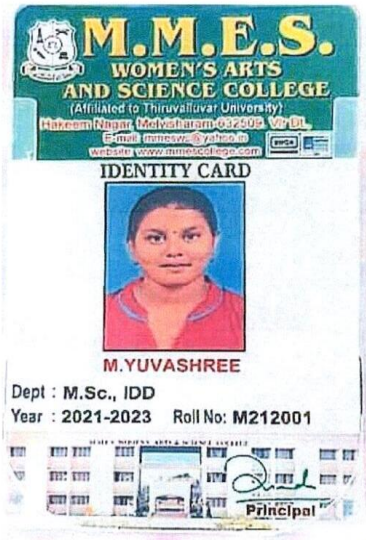

M.M.E.S. WOMEN'S ARTS AND SCIENCE COLLEGE
Affiliated to Thiruvalluvar University
Hakeem Nagar, Melvisharam, Ranipet -632509

NAAC – SSR CYCLE -I
5.2. Student Progression

5.2.1. Higher Education
Year: 2021- 2022

Dr. Freda Gnanaselvam, Ph.D.,
Principal
M.M.E.S. Women's Arts & Science College
Melvisharam - 632 509