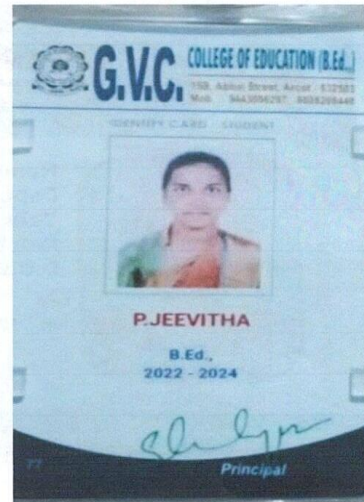

M.M.E.S. WOMEN'S ARTS AND SCIENCE COLLEGE
Affiliated to Thiruvalluvar University
Hakeem Nagar, Melvisharam, Ranipet -632509

NAAC – SSR CYCLE -I
5.2. Student Progression

5.2.1. Higher Education
Year: 2021- 2022

Dr. Freda Gnanaselvam, Ph.D.,
Principal
M.M.E.S. Women's Arts & Science College
Melvisharam - 632 509