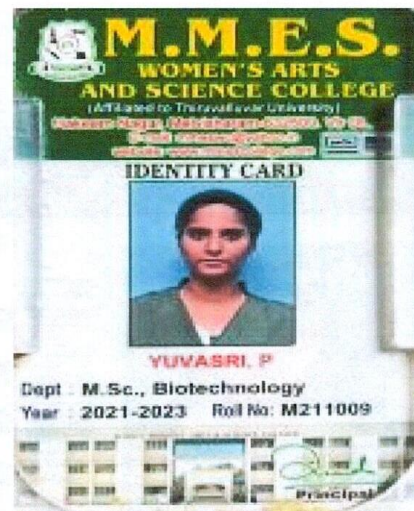

M.M.E.S. WOMEN'S ARTS AND SCIENCE COLLEGE
Affiliated to Thiruvalluvar University
Hakeem Nagar, Melvisharam, Ranipet -632509

NAAC – SSR CYCLE -I
5.2. Student Progression

5.2.1. Higher Education
Year: 2021- 2022

M.M.E.S. Women's Arts and Science College
Hakeem Nagar, Melvisharam, Ranipet - 632509
Tamil Nadu, India
Phone: 044-26000000

Dr. Freda Gnanaselvam, Ph.D.,
Principal
M.M.E.S. Women's Arts & Science College
Melvisharam - 632 509